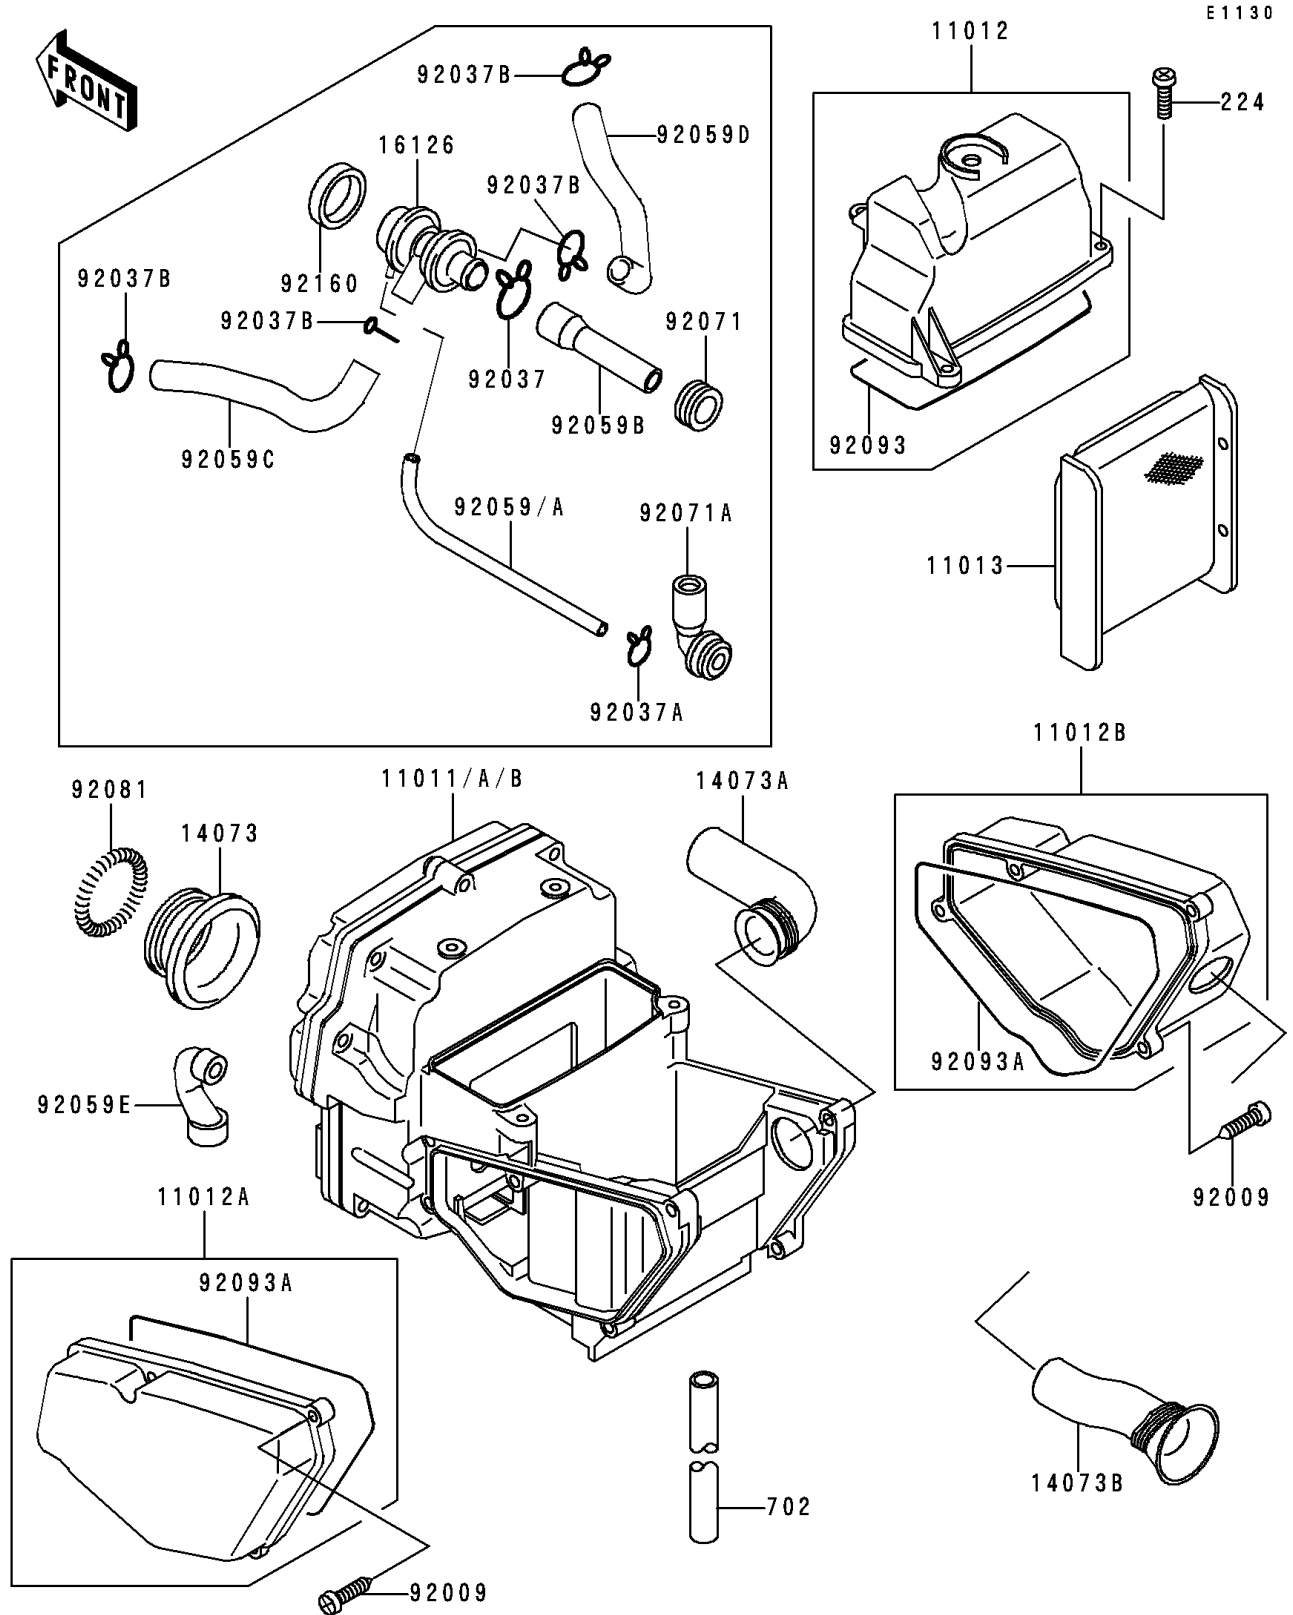

1995 Ninja® 500 PARTS DIAGRAM

Air Cleaner

1995 Ninja® 500 PARTS LIST

Air Cleaner

ITEM NAME	PART NUMBER	QUANTITY
CAP,AIR FILTER CASE,UPP (Ref # 11012)	11012-1571	1
CAP,AIR FILTER,LH (Ref # 11012A)	11012-1608	1
CAP,AIR FILTER,RH (Ref # 11012B)	11012-1609	1
ELEMENT-AIR FILTER (Ref # 11013)	11013-1252	1
DUCT,CARBURATOR (Ref # 14073)	14073-1292	2
DUCT,INTAKE (Ref # 14073A)	14073-1293	1
DUCT (Ref # 14073B)	14073-1295	1
SCREW,TAPPING,5X30 (Ref # 92009)	92009-1488	8
TUBE,BREATHER (Ref # 92059E)	92059-1773	1
SPRING,COIL,BLACK (Ref # 92081)	92081-1457	2
SEAL,AIR FILTER CAP (Ref # 92093)	92093-1233	1
SEAL,AIR FILTER (Ref # 92093A)	92093-1234	2
SCREW-PAN-WP-CROS (Ref # 224)	224B0620	4
TUBE-RUBBER,5X350 (Ref # 702)	702A05350	1
CASE-AIR FILTER (Ref # 11011)	11011-1268	1
CASE-AIR FILTER (Ref # 11011A)	11011-1269	1
CASE-AIR FILTER (Ref # 11011B)	11011-1270	1
VALVE,AIR SWITCH (Ref # 16126)	16126-1005	1
CLAMP,TUBE (Ref # 92037)	92037-1076	1
CLAMP (Ref # 92037A)	92037-1712	1
CLAMP,TUBE (Ref # 92037B)	92037-213	4
TUBE,4X9X290 (Ref # 92059)	92059-1043	1
TUBE,4X9X110 (Ref # 92059A)	92059-1131	1
TUBE,AIR FILTER-ACV (Ref # 92059B)	92059-1770	1
TUBE,AIR SWITCH,LH (Ref # 92059C)	92059-1771	1
TUBE,AIR SWITCH,RH (Ref # 92059D)	92059-1772	1
GROMMET,AIR FILTER (Ref # 92071)	92071-1028	1
GROMMET,AIR FILTER (Ref # 92071A)	92071-1114	1
DAMPER,VALVE (Ref # 92160)	92160-1454	1