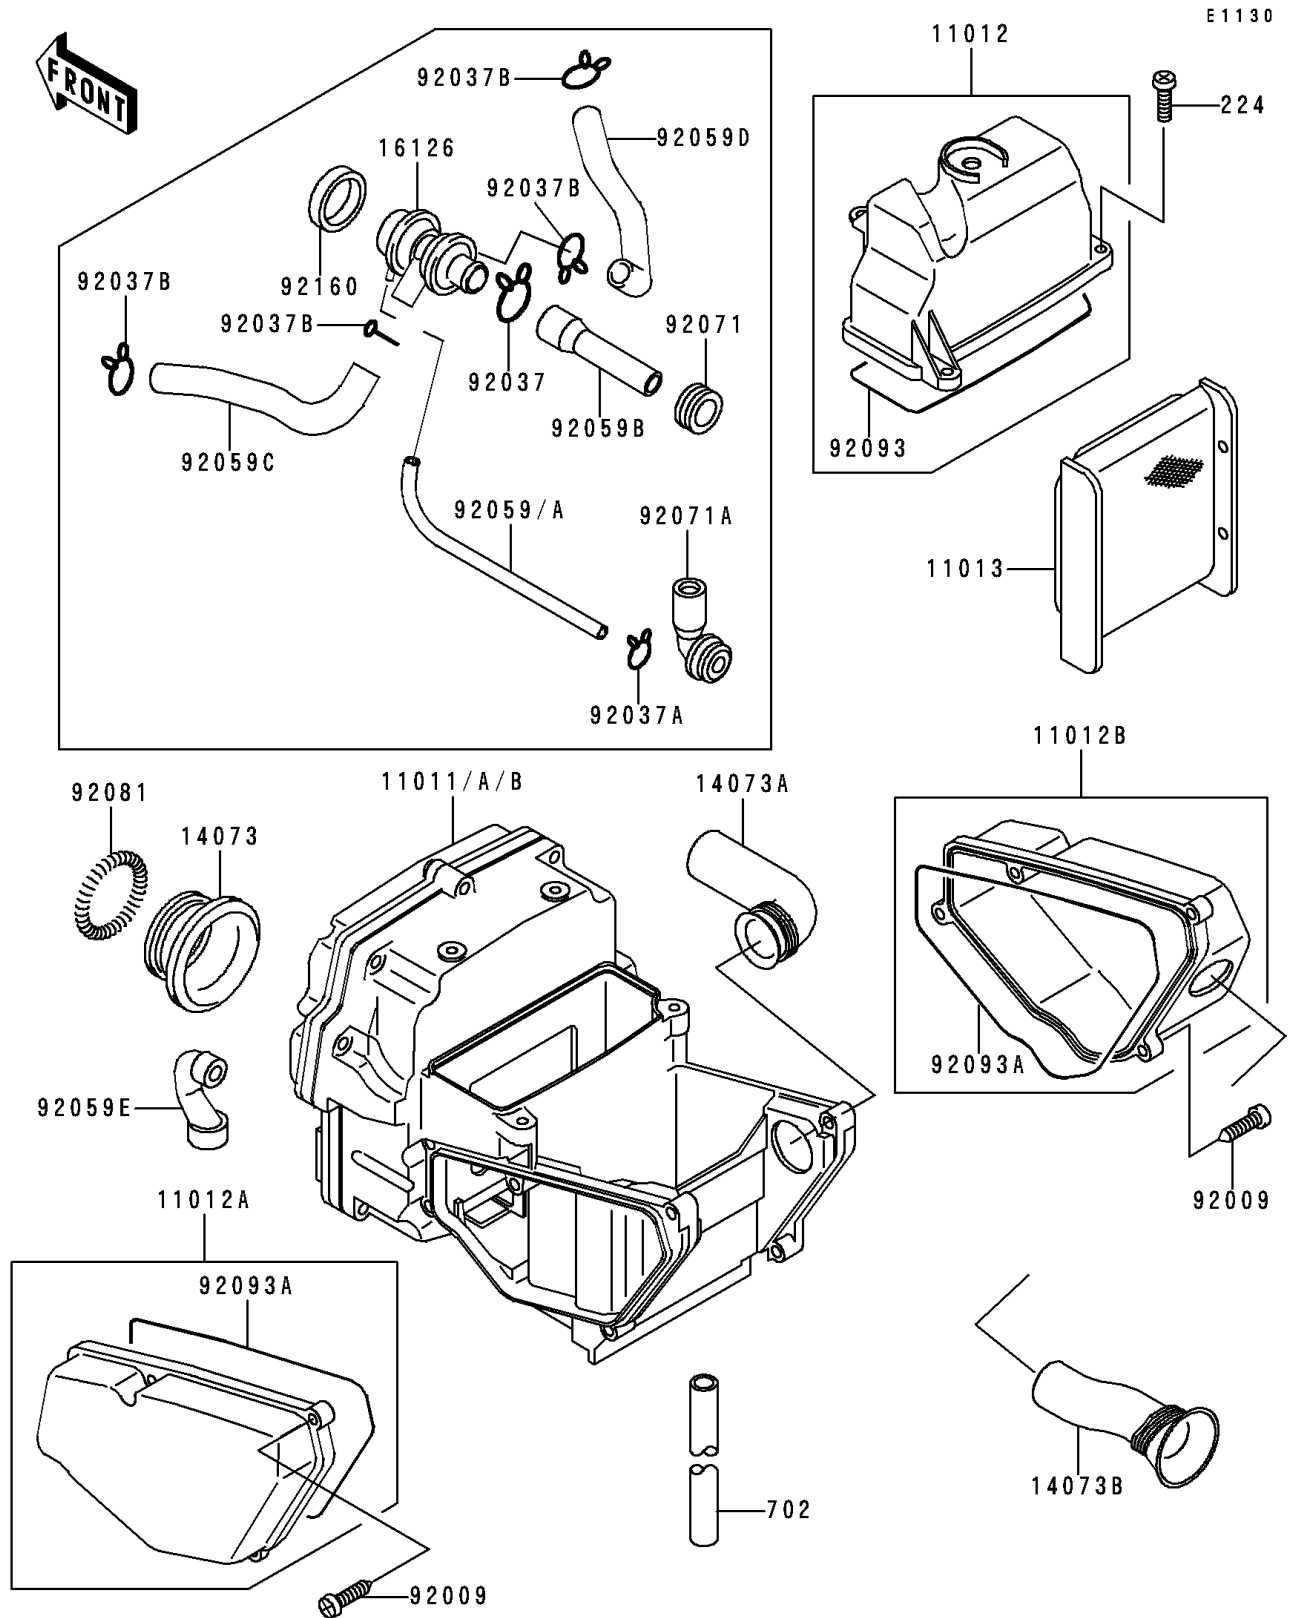

1996 Ninja® 500 PARTS DIAGRAM

Air Cleaner

1996 Ninja® 500 PARTS LIST

Air Cleaner

ITEM NAME	PART NUMBER	QUANTITY
CAP,AIR FILTER CASE,UPP (Ref # 11012)	11012-1571	1
CAP,AIR FILTER,LH (Ref # 11012A)	11012-1608	1
CAP,AIR FILTER,RH (Ref # 11012B)	11012-1609	1
ELEMENT-AIR FILTER (Ref # 11013)	11013-1252	1
DUCT,CARBURATOR (Ref # 14073)	14073-1292	2
DUCT,INTAKE (Ref # 14073A)	14073-1293	1
DUCT (Ref # 14073B)	14073-1295	1
SCREW,TAPPING,5X30 (Ref # 92009)	92009-1488	8
TUBE,BREATHER (Ref # 92059E)	92059-1773	1
SPRING,COIL,BLACK (Ref # 92081)	92081-1457	2
SEAL,AIR FILTER CAP (Ref # 92093)	92093-1233	1
SEAL,AIR FILTER (Ref # 92093A)	92093-1234	2
SCREW-PAN-WP-CROS (Ref # 224)	224B0620	4
TUBE-RUBBER,5X350 (Ref # 702)	702A05350	1
CASE-AIR FILTER (Ref # 11011)	11011-1268	1
CASE-AIR FILTER (Ref # 11011A)	11011-1269	1
CASE-AIR FILTER (Ref # 11011B)	11011-1270	1
VALVE,AIR SWITCH (Ref # 16126)	16126-1005	1
CLAMP,TUBE (Ref # 92037)	92037-1076	1
CLAMP (Ref # 92037A)	92037-1712	1
CLAMP,TUBE (Ref # 92037B)	92037-213	4
TUBE,4X9X290 (Ref # 92059)	92059-1043	1
TUBE,4X9X110 (Ref # 92059A)	92059-1131	1
TUBE,AIR FILTER-ACV (Ref # 92059B)	92059-1770	1
TUBE,AIR SWITCH,LH (Ref # 92059C)	92059-1771	1
TUBE,AIR SWITCH,RH (Ref # 92059D)	92059-1772	1
GROMMET,AIR FILTER (Ref # 92071)	92071-1028	1
GROMMET,AIR FILTER (Ref # 92071A)	92071-1114	1
DAMPER,VALVE (Ref # 92160)	92160-1454	1