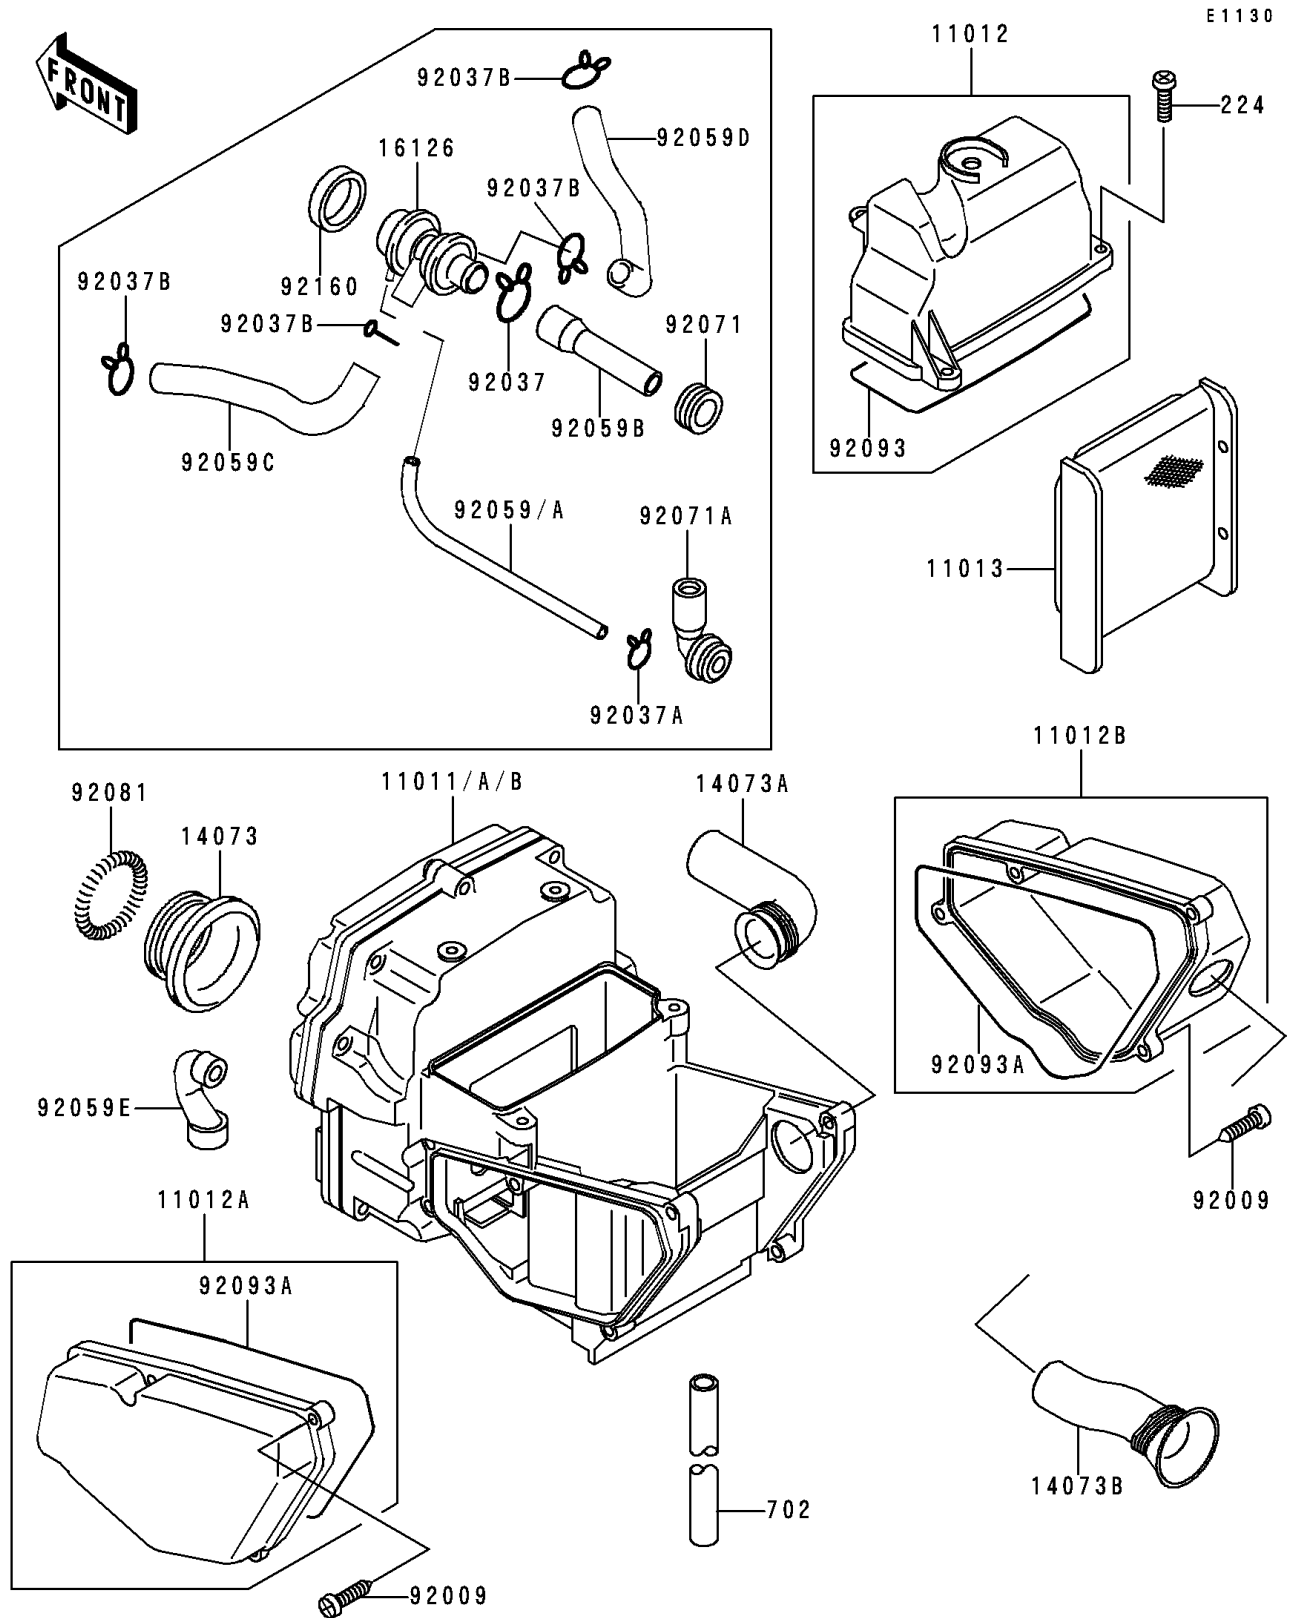

1997 Ninja® 500R PARTS DIAGRAM

Air Cleaner

1997 Ninja® 500R PARTS LIST

Air Cleaner

ITEM NAME	PART NUMBER	QUANTITY
CAP,AIR FILTER CASE,UPP (Ref # 11012)	11012-1571	1
CAP,AIR FILTER,LH (Ref # 11012A)	11012-1608	1
CAP,AIR FILTER,RH (Ref # 11012B)	11012-1609	1
ELEMENT-AIR FILTER (Ref # 11013)	11013-1252	1
DUCT,CARBURATOR (Ref # 14073)	14073-1292	2
DUCT,INTAKE (Ref # 14073A)	14073-1293	1
DUCT (Ref # 14073B)	14073-1295	1
VALVE,AIR SWITCH (Ref # 16126)	16126-1005	1
SCREW,TAPPING,5X30 (Ref # 92009)	92009-1488	8
CLAMP,TUBE (Ref # 92037)	92037-1076	1
CLAMP (Ref # 92037A)	92037-1712	1
CLAMP,TUBE (Ref # 92037B)	92037-213	4
TUBE,AIR FILTER-ACV (Ref # 92059B)	92059-1770	1
TUBE,AIR SWITCH,LH (Ref # 92059C)	92059-1771	1
TUBE,AIR SWITCH,RH (Ref # 92059D)	92059-1772	1
TUBE,BREATHER (Ref # 92059E)	92059-1773	1
GROMMET,AIR FILTER (Ref # 92071)	92071-1028	1
SPRING,COIL,BLACK (Ref # 92081)	92081-1457	2
SEAL,AIR FILTER CAP (Ref # 92093)	92093-1233	1
SEAL,AIR FILTER (Ref # 92093A)	92093-1234	2
SCREW-PAN-WP-CROS (Ref # 224)	224B0620	4
TUBE-RUBBER,5X350 (Ref # 702)	702A05350	1
DAMPER,VALVE (Ref # 92160)	92160-1454	1
CASE-AIR FILTER (Ref # 11011)	11011-1268	1
CASE-AIR FILTER (Ref # 11011A)	11011-1269	1
TUBE,4X9X290 (Ref # 92059)	92059-1043	1
TUBE,4X9X110 (Ref # 92059A)	92059-1131	1
GROMMET,AIR FILTER (Ref # 92071A)	92071-1114	1