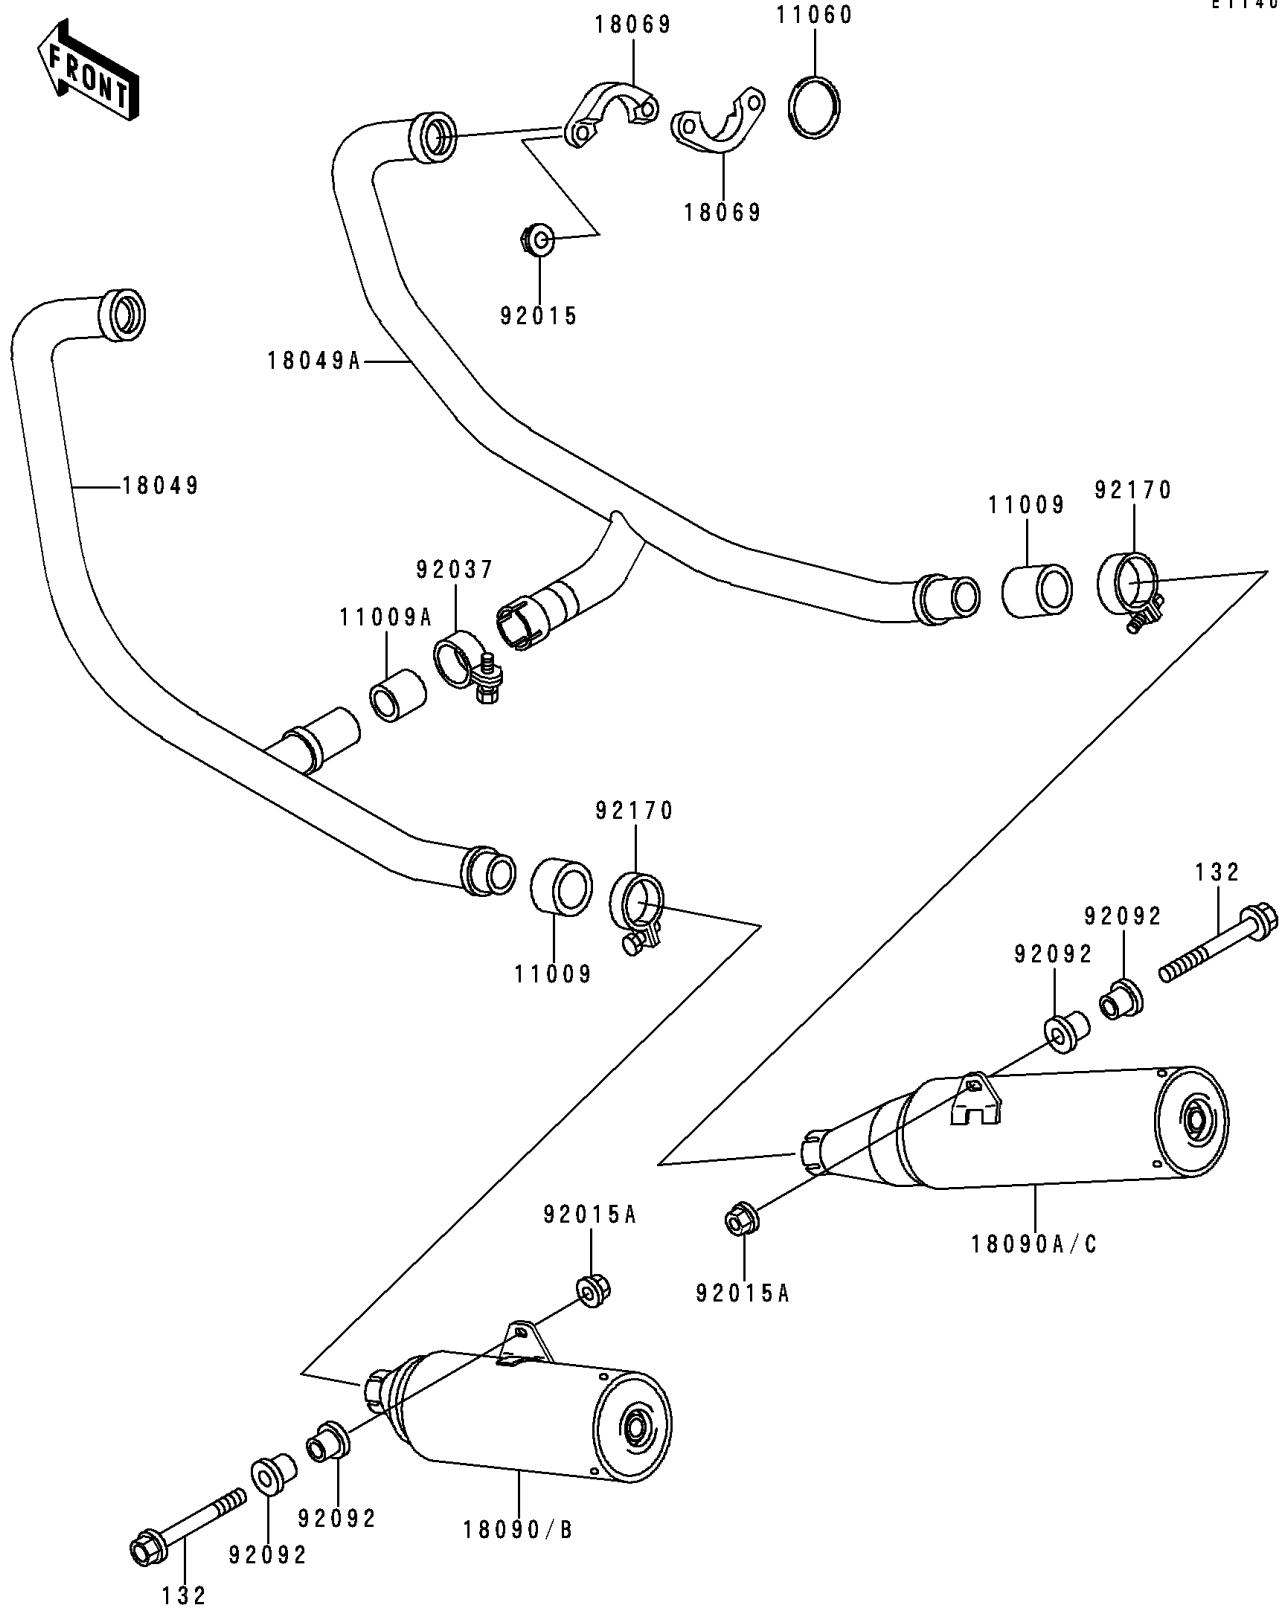

# 1997 Ninja® 500R PARTS DIAGRAM

Muffler(s)

E1140

## 1997 Ninja® 500R PARTS LIST

### Muffler(s)

ITEM NAME	PART NUMBER	QUANTITY
BOLT-FLANGED-SMALL (Ref # 132)	132J1065	2
GASKET,EXHAUST PIPE CONNECTING (Ref # 11009)	11009-1667	2
GASKET,MUFFLER CONNECTING (Ref # 11009A)	11009-1865	1
GASKET,EXHAUST PIPE HOLDER (Ref # 11060)	11060-1764	2
PIPE-EXHAUST,LH (Ref # 18049)	18049-1402	1
PIPE-EXHAUST,RH (Ref # 18049A)	18049-1403	1
HOLDER-EXHAUST PIPE (Ref # 18069)	18069-1122	4
BODY-COMP-MUFFLER,LH (Ref # 18090)	18090-1331	1
BODY-COMP-MUFFLER,RH (Ref # 18090A)	18090-1332	1
NUT,CAP,8MM,BLACK (Ref # 92015)	92015-1174	4
NUT,FLANGED,10MM (Ref # 92015A)	92015-1387	2
CLAMP,39.5MM (Ref # 92037)	92037-1792	1
BUSHING-RUBBER,MUFFLER FITTING (Ref # 92092)	92092-010	4
CLAMP (Ref # 92170)	92170-1469	2