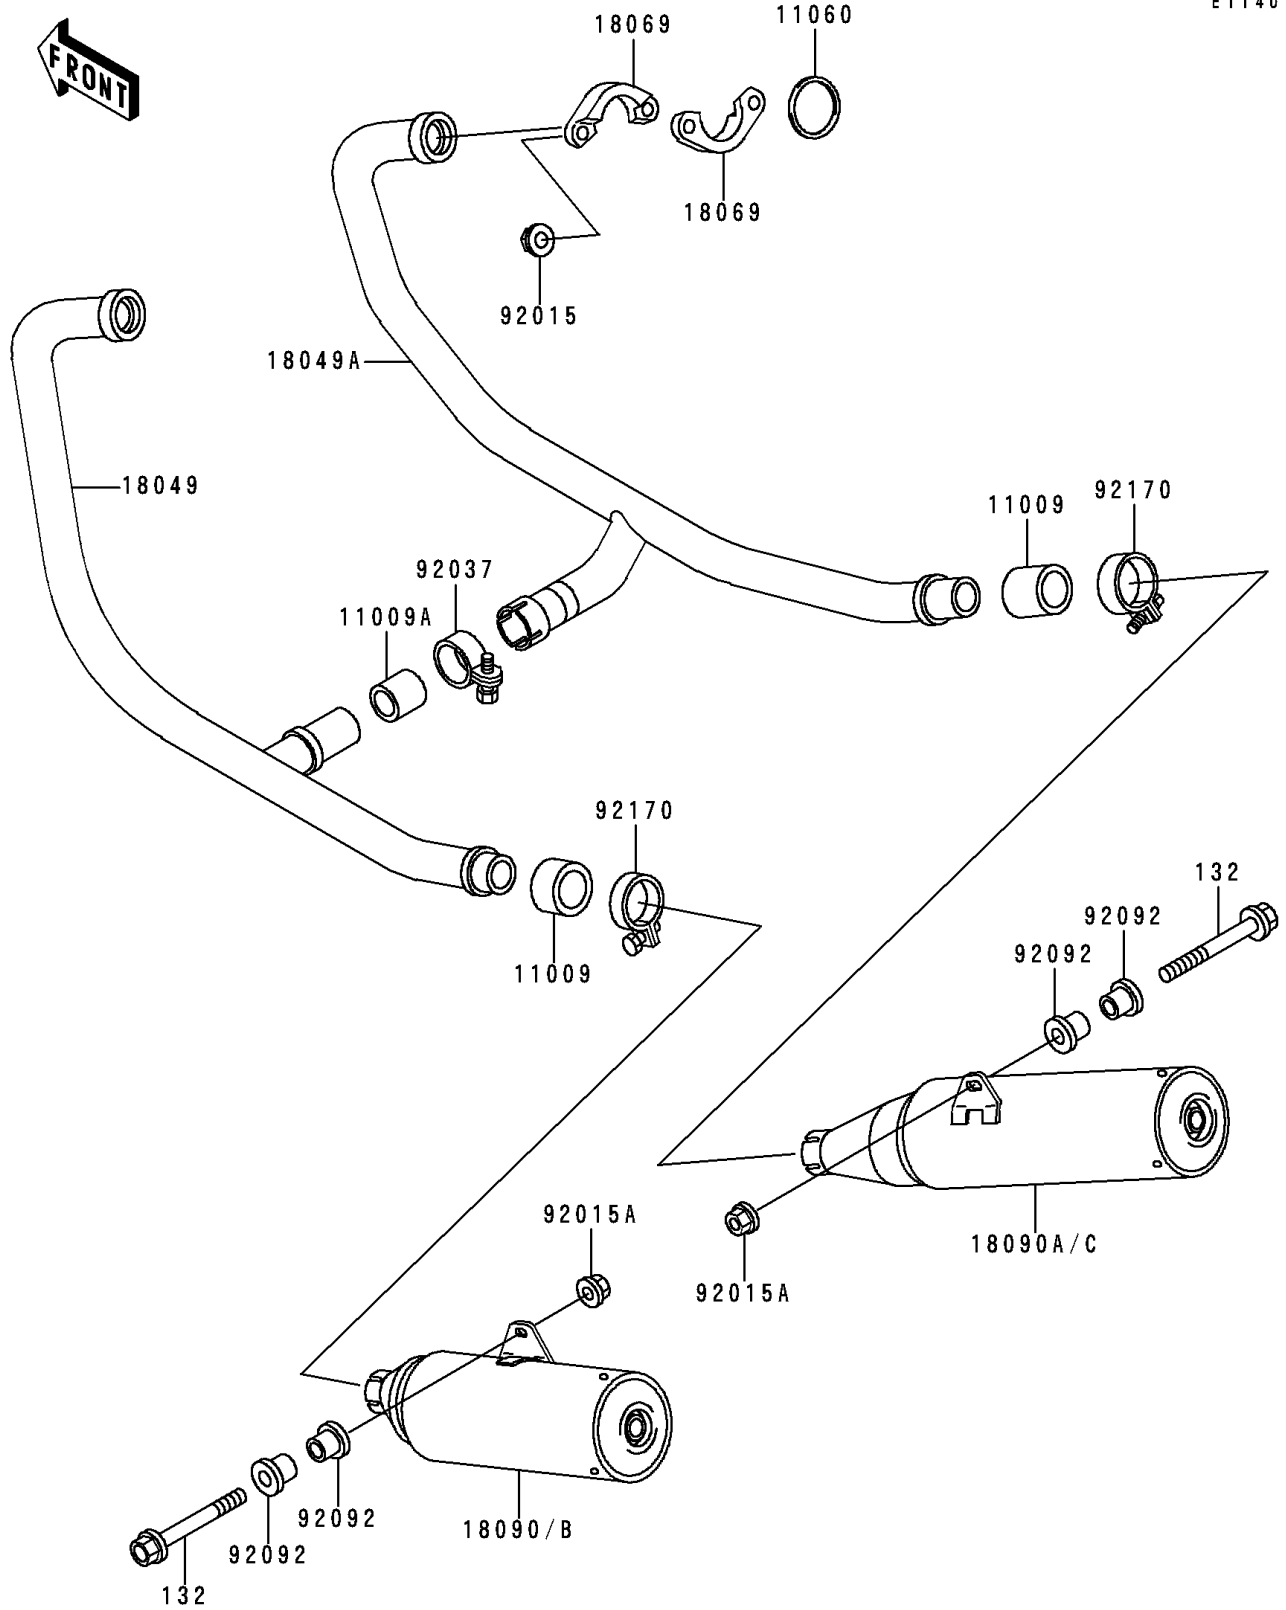

1998 Ninja® 500R PARTS DIAGRAM

Muffler(s)

E1140

1998 Ninja® 500R PARTS LIST

Muffler(s)

ITEM NAME	PART NUMBER	QUANTITY
BOLT-FLANGED-SMALL (Ref # 132)	132J1065	2
GASKET,EXHAUST PIPE CONNECTING (Ref # 11009)	11009-1667	2
GASKET,MUFFLER CONNECTING (Ref # 11009A)	11009-1865	1
GASKET,EXHAUST PIPE HOLDER (Ref # 11060)	11060-1764	2
PIPE-EXHAUST,LH (Ref # 18049)	18049-1402	1
PIPE-EXHAUST,RH (Ref # 18049A)	18049-1403	1
HOLDER-EXHAUST PIPE (Ref # 18069)	18069-1122	4
BODY-COMP-MUFFLER,LH (Ref # 18090)	18090-1331	1
BODY-COMP-MUFFLER,RH (Ref # 18090A)	18090-1332	1
NUT,CAP,8MM,BLACK (Ref # 92015)	92015-1174	4
NUT,FLANGED,10MM (Ref # 92015A)	92015-1387	2
CLAMP,39.5MM (Ref # 92037)	92037-1792	1
BUSHING-RUBBER,MUFFLER FITTING (Ref # 92092)	92092-010	4
CLAMP (Ref # 92170)	92170-1469	2