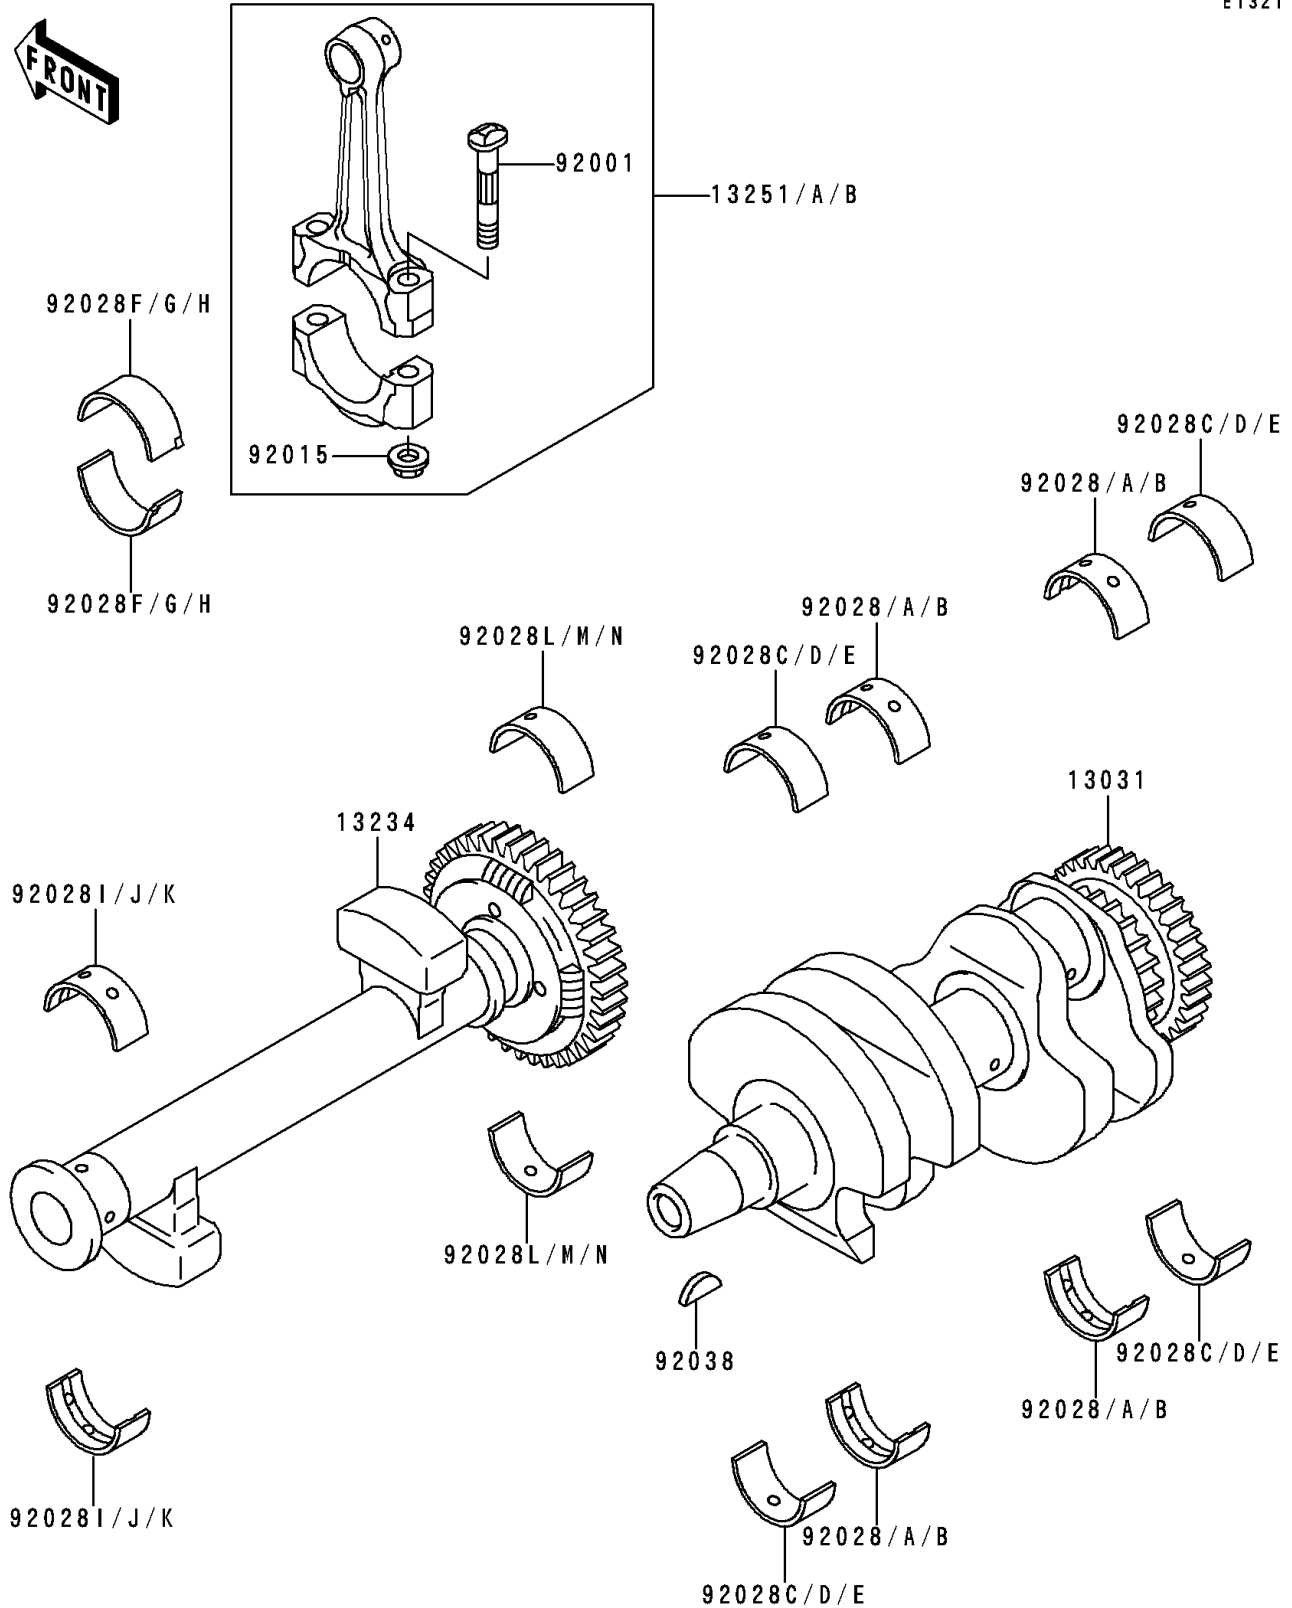

1997 Ninja® 500R PARTS DIAGRAM

Crankshaft

E1321

1997 Ninja® 500R PARTS LIST

Crankshaft

ITEM NAME	PART NUMBER	QUANTITY
CRANKSHAFT-COMP (Ref # 13031)	13031-1303	1
SHAFT-COMP,BALANCER (Ref # 13234)	13234-1071	1
ROD-ASSY-CONNECTING,H (Ref # 13251)	13251-1067-HH	2
ROD-ASSY-CONNECTING,I (Ref # 13251A)	13251-1067-II	2
ROD-ASSY-CONNECTING,J (Ref # 13251B)	13251-1067-JJ	2
BOLT,CONNECTING ROD,8MM (Ref # 92001)	92001-1887	4
NUT,FLANGED,8MM (Ref # 92015)	92015-1311	4
BUSHING,CRANKSHAFT,BLUE (Ref # 92028)	92028-1100	4
BUSHING,CRANKSHAFT,BLACK (Ref # 92028A)	92028-1101	AR
BUSHING,CRANKSHAFT,BROWN (Ref # 92028B)	92028-1102	AR
BUSHING,CRANKSHAFT,BLUE (Ref # 92028C)	92028-1272	4
BUSHING,CRANKSHAFT,BLACK (Ref # 92028D)	92028-1273	AR
BUSHING,CRANKSHAFT,BROWN (Ref # 92028E)	92028-1274	AR
BUSHING,CONNECTING ROD,BLUE (Ref # 92028F)	92028-1348	4
BUSHING,CONNECTING ROD,BLACK (Ref # 92028G)	92028-1349	AR
BUSHING,CONNECTING ROD,BROWN (Ref # 92028H)	92028-1350	AR
BUSHING,BALANCER,LH,BLUE (Ref # 92028I)	92028-1495	2
BUSHING,BALANCER,LH,BLACK (Ref # 92028J)	92028-1496	AR
BUSHING,BALANCER,LH,BROWN (Ref # 92028K)	92028-1497	AR
BUSHING,BALANCER,RH,BLUE (Ref # 92028L)	92028-1690	2
BUSHING,BALANCER,RH,BLACK (Ref # 92028M)	92028-1691	AR
BUSHING,BALANCER,RH,BROWN (Ref # 92028N)	92028-1692	AR
KEY,WOODRUFF (Ref # 92038)	92038-001	1