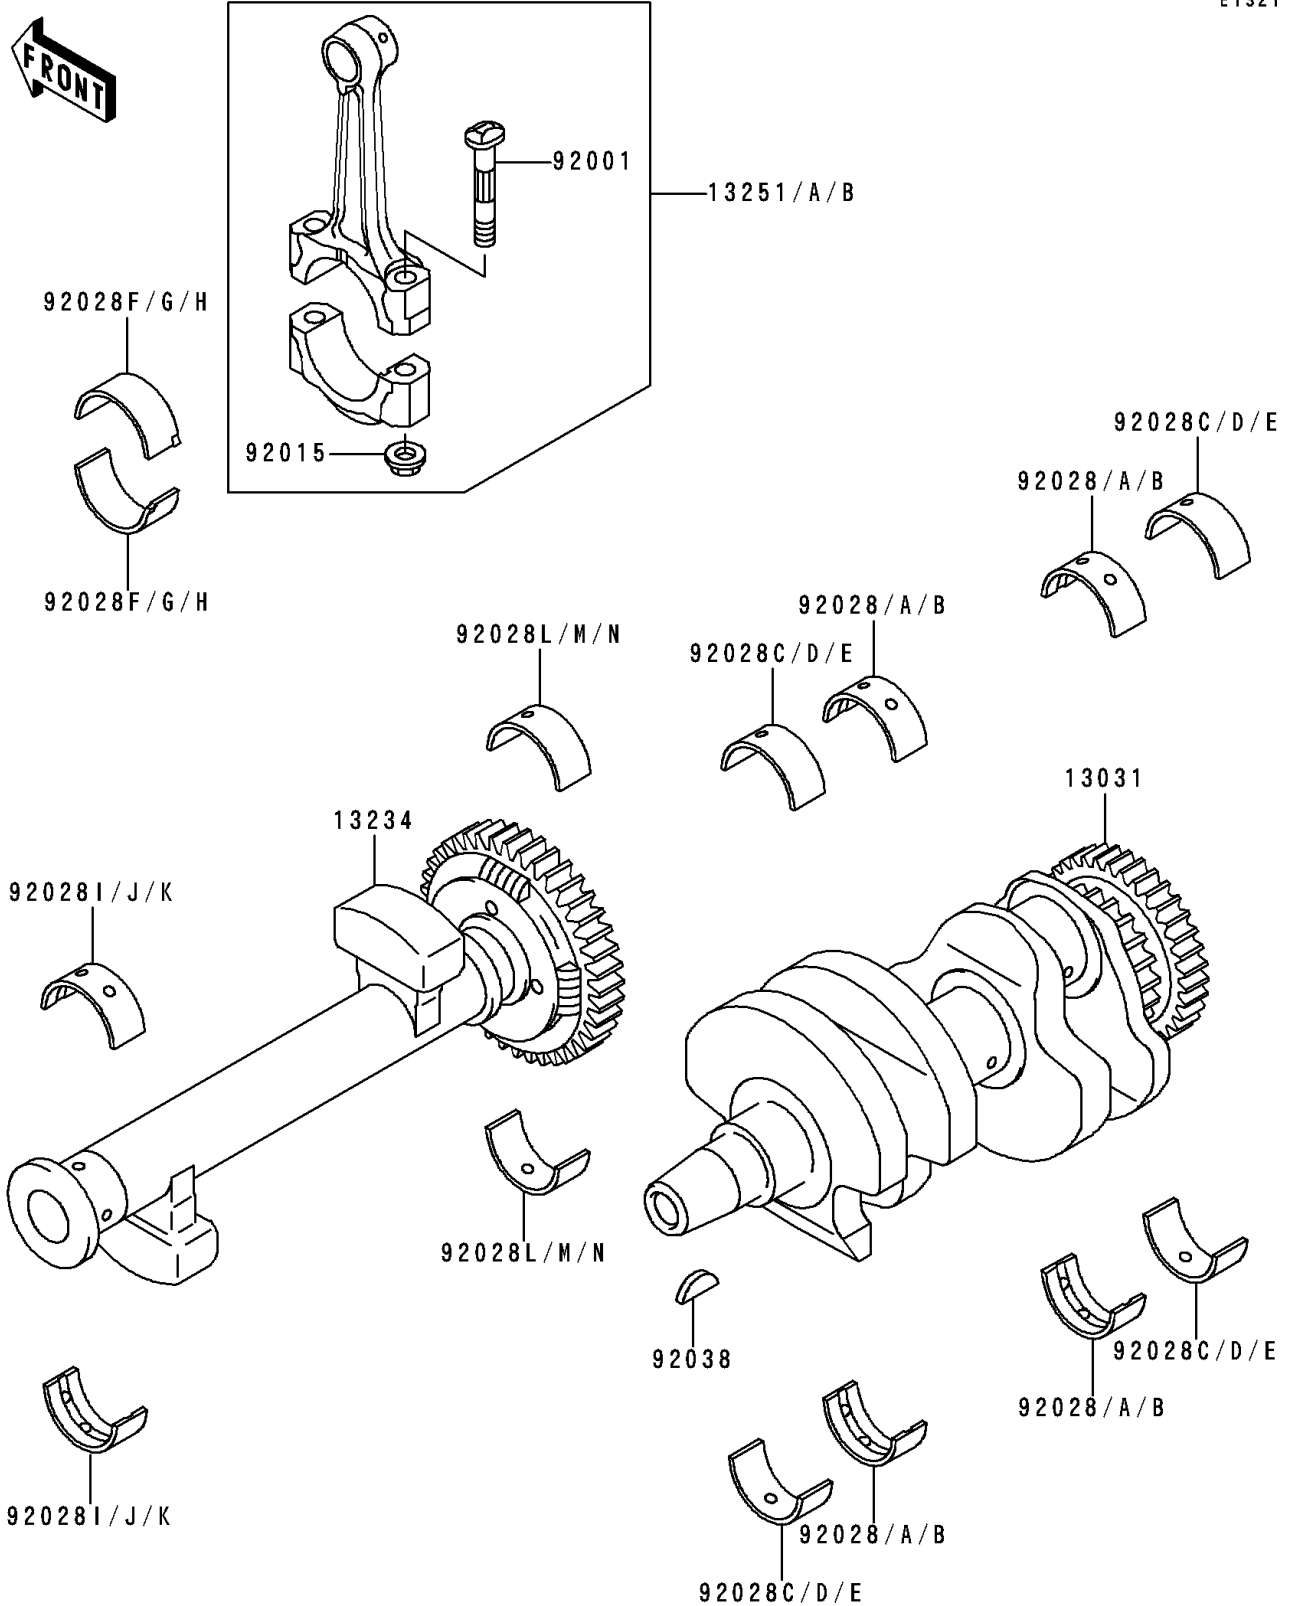

# 1998 Ninja<sup>®</sup> 500R PARTS DIAGRAM

Crankshaft

E1321

# 1998 Ninja® 500R PARTS LIST

## Crankshaft

ITEM NAME	PART NUMBER	QUANTITY
CRANKSHAFT-COMP (Ref # 13031)	13031-1303	1
SHAFT-COMP,BALANCER (Ref # 13234)	13234-1071	1
ROD-ASSY-CONNECTING,H (Ref # 13251)	13251-1067-HH	2
ROD-ASSY-CONNECTING,I (Ref # 13251A)	13251-1067-II	2
ROD-ASSY-CONNECTING,J (Ref # 13251B)	13251-1067-JJ	2
BOLT,CONNECTING ROD,8MM (Ref # 92001)	92001-1887	4
NUT,FLANGED,8MM (Ref # 92015)	92015-1311	4
BUSHING,CRANKSHAFT,BLUE (Ref # 92028)	92028-1100	4
BUSHING,CRANKSHAFT,BLACK (Ref # 92028A)	92028-1101	AR
BUSHING,CRANKSHAFT,BROWN (Ref # 92028B)	92028-1102	AR
BUSHING,CRANKSHAFT,BLUE (Ref # 92028C)	92028-1272	4
BUSHING,CRANKSHAFT,BLACK (Ref # 92028D)	92028-1273	AR
BUSHING,CRANKSHAFT,BROWN (Ref # 92028E)	92028-1274	AR
BUSHING,CONNECTING ROD,BLUE (Ref # 92028F)	92028-1348	4
BUSHING,CONNECTING ROD,BLACK (Ref # 92028G)	92028-1349	AR
BUSHING,CONNECTING ROD,BROWN (Ref # 92028H)	92028-1350	AR
BUSHING,BALANCER,LH,BLUE (Ref # 92028I)	92028-1495	2
BUSHING,BALANCER,LH,BLACK (Ref # 92028J)	92028-1496	AR
BUSHING,BALANCER,LH,BROWN (Ref # 92028K)	92028-1497	AR
BUSHING,BALANCER,RH,BLUE (Ref # 92028L)	92028-1690	2
BUSHING,BALANCER,RH,BLACK (Ref # 92028M)	92028-1691	AR
BUSHING,BALANCER,RH,BROWN (Ref # 92028N)	92028-1692	AR
KEY,WOODRUFF (Ref # 92038)	92038-001	1