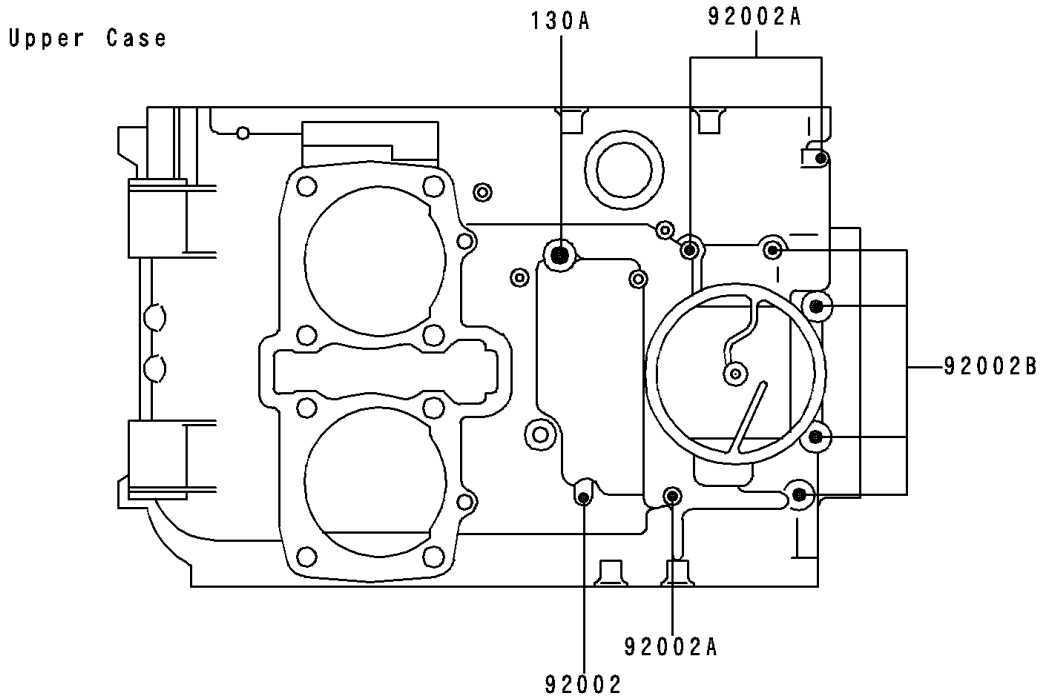

1995 Ninja® 500 PARTS DIAGRAM

Crankcase Bolt Pattern

E1412

1995 Ninja® 500 PARTS LIST

Crankcase Bolt Pattern

| ITEM NAME | PART NUMBER | QUANTITY |
|---------------------------|-------------|----------|
| BOLT-FLANGED (Ref # 130) | 130Z08100 | 8 |
| BOLT-FLANGED (Ref # 130A) | 130Z0855 | 1 |
| BOLT-FLANGED (Ref # 130B) | 130Z0875 | 4 |
| BOLT,6X40 (Ref # 92002) | 92002-1566 | 5 |
| BOLT,6X60 (Ref # 92002A) | 92002-1567 | 3 |
| BOLT,6X80 (Ref # 92002B) | 92002-1568 | 4 |