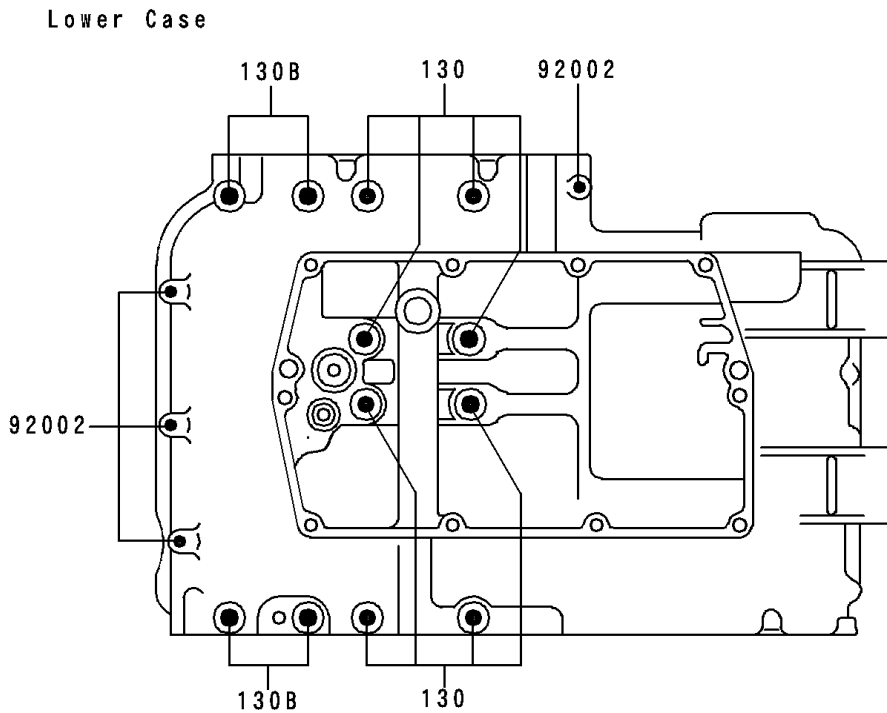

1995 Ninja® 500 PARTS DIAGRAM

Crankcase Bolt Pattern

E1412

1995 Ninja® 500 PARTS LIST

Crankcase Bolt Pattern

| ITEM NAME | PART NUMBER | QUANTITY |
|---------------------------|-------------|----------|
| BOLT-FLANGED (Ref # 130) | 130Z08100 | 8 |
| BOLT-FLANGED (Ref # 130A) | 130Z0855 | 1 |
| BOLT-FLANGED (Ref # 130B) | 130Z0875 | 4 |
| BOLT,6X40 (Ref # 92002) | 92002-1566 | 5 |
| BOLT,6X60 (Ref # 92002A) | 92002-1567 | 3 |
| BOLT,6X80 (Ref # 92002B) | 92002-1568 | 4 |