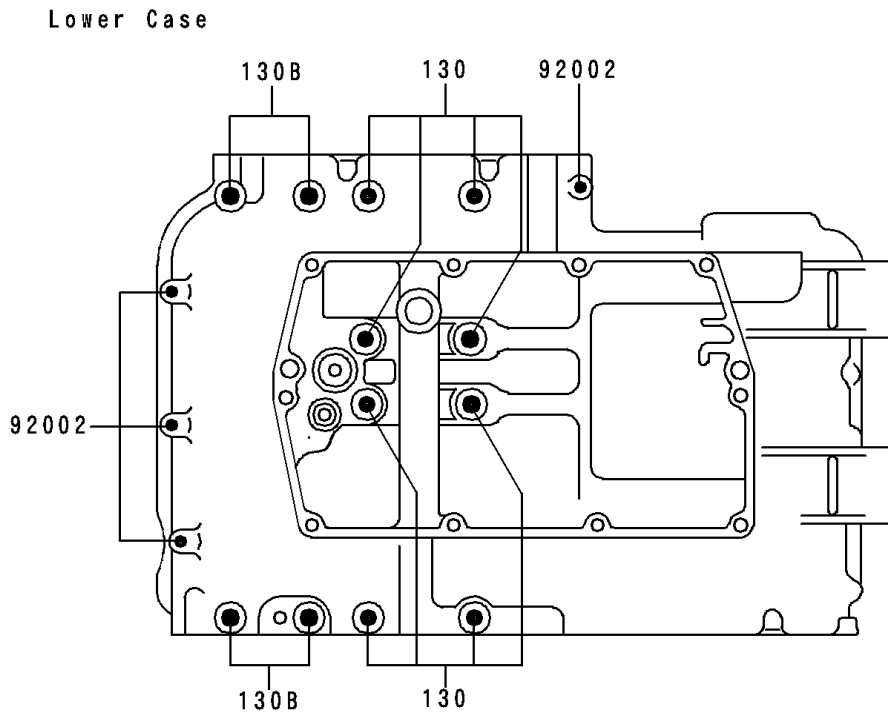

1996 Ninja® 500 PARTS DIAGRAM

Crankcase Bolt Pattern

E1412

1996 Ninja® 500 PARTS LIST

Crankcase Bolt Pattern

ITEM NAME	PART NUMBER	QUANTITY
BOLT-FLANGED (Ref # 130)	130Z08100	8
BOLT-FLANGED (Ref # 130A)	130Z0855	1
BOLT-FLANGED (Ref # 130B)	130Z0875	4
BOLT,6X40 (Ref # 92002)	92002-1566	5
BOLT,6X60 (Ref # 92002A)	92002-1567	3
BOLT,6X80 (Ref # 92002B)	92002-1568	4