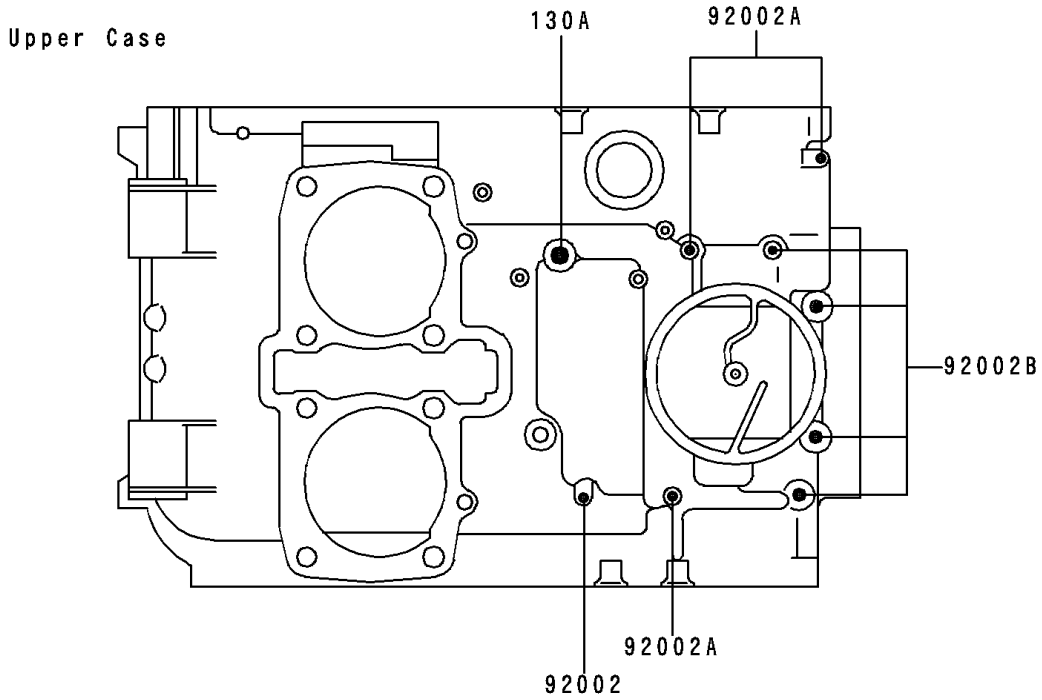

1996 Ninja® 500 PARTS DIAGRAM

Crankcase Bolt Pattern

E1412

1996 Ninja® 500 PARTS LIST

Crankcase Bolt Pattern

ITEM NAME	PART NUMBER	QUANTITY
BOLT-FLANGED (Ref # 130)	130Z08100	8
BOLT-FLANGED (Ref # 130A)	130Z0855	1
BOLT-FLANGED (Ref # 130B)	130Z0875	4
BOLT,6X40 (Ref # 92002)	92002-1566	5
BOLT,6X60 (Ref # 92002A)	92002-1567	3
BOLT,6X80 (Ref # 92002B)	92002-1568	4