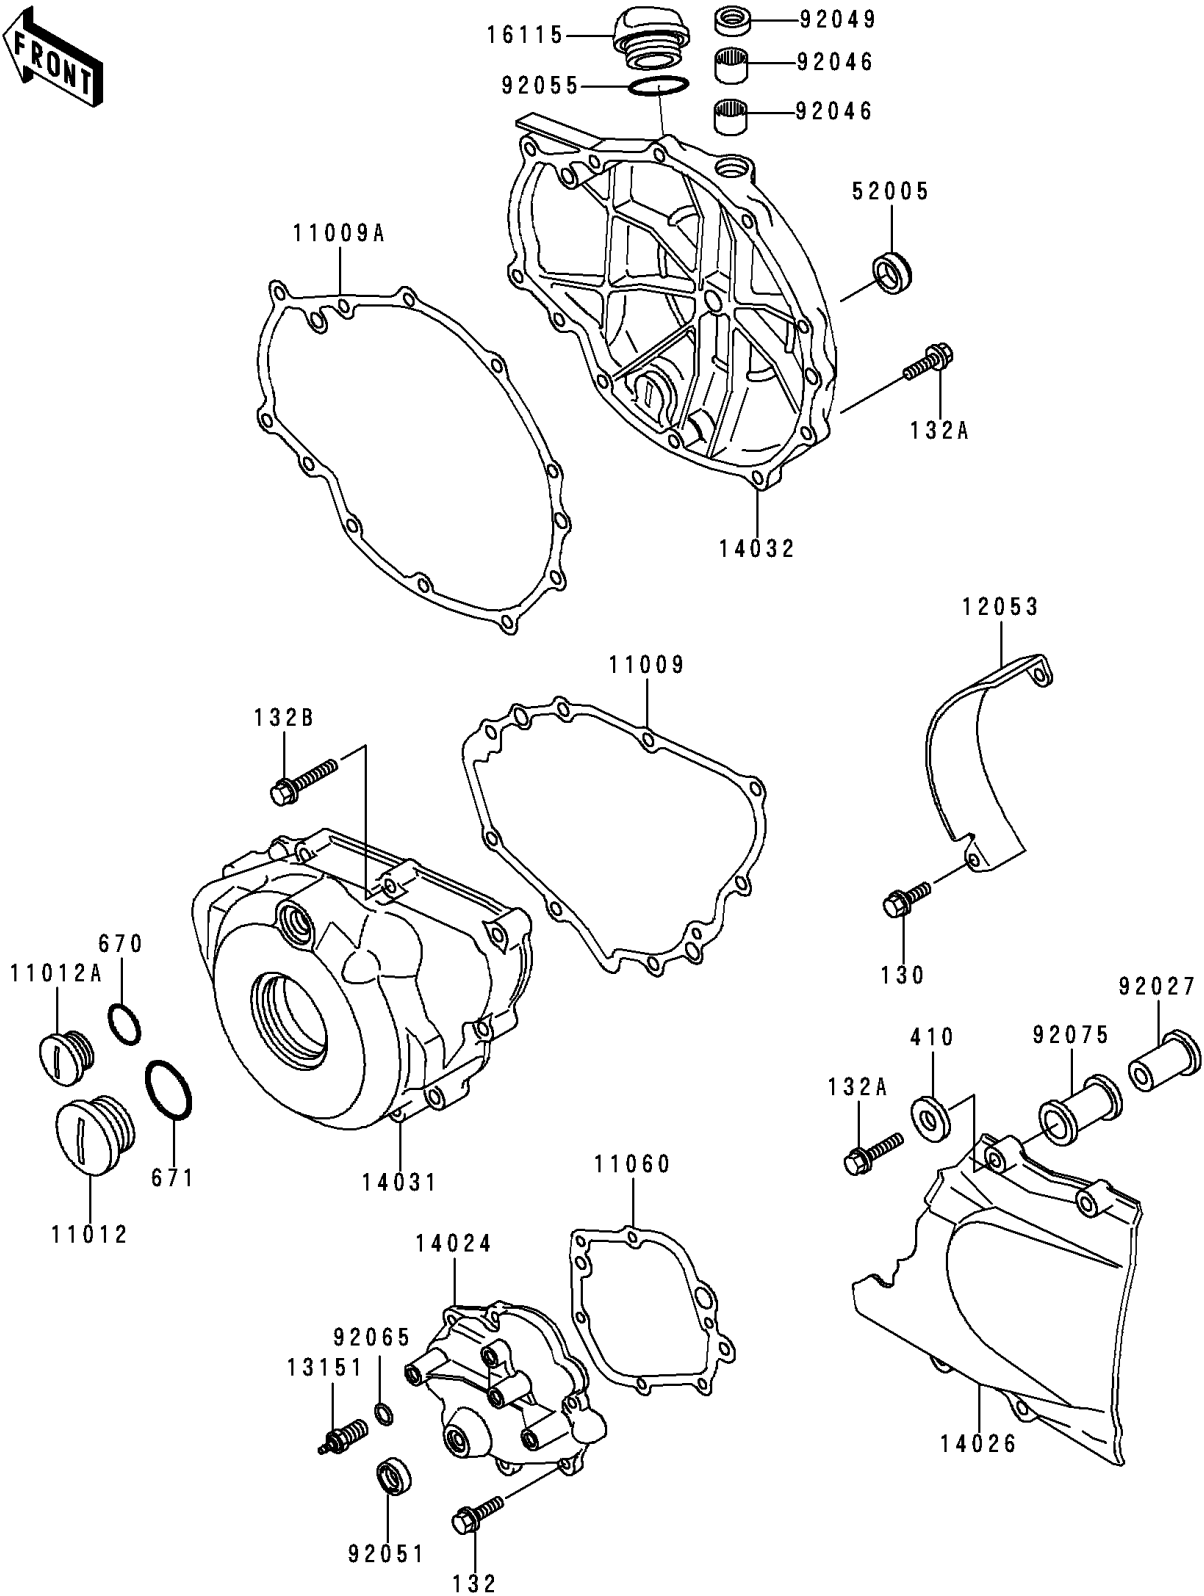

1995 Ninja® 500 PARTS DIAGRAM

Engine Cover(s)

E1431

1995 Ninja® 500 PARTS LIST

Engine Cover(s)

ITEM NAME	PART NUMBER	QUANTITY
BOLT-FLANGED,6X12 (Ref # 130)	130G0612	2
BOLT-FLANGED-SMALL (Ref # 132)	132J0620	6
BOLT-FLANGED-SMALL (Ref # 132A)	132J0625	15
BOLT-FLANGED-SMALL (Ref # 132B)	132J0630	9
WASHER-PLAIN-SMALL,6MM,BLACK (Ref # 410)	410F0600	4
O RING,18MM (Ref # 670)	670B2018	1
O RING,40MM (Ref # 671)	671B2540	1
GASKET,GENERATOR COVER (Ref # 11009)	11009-1834	1
GASKET,CLUTCH COVER (Ref # 11009A)	11009-1836	1
CAP (Ref # 11012)	11012-1362	1
CAP,TOP MARK (Ref # 11012A)	11012-1363	1
GASKET,CHANGE MECHANISM (Ref # 11060)	11060-1830	1
GUIDE-CHAIN (Ref # 12053)	12053-1215	1
SWITCH-COMP,NEUTRAL (Ref # 13151)	13151-1080	1
COVER,CHANGE MECHANISM (Ref # 14024)	14024-1387	1
COVER-CHAIN (Ref # 14026)	14026-1128	1
COVER-GENERATOR (Ref # 14031)	14031-1202	1
COVER-CLUTCH (Ref # 14032)	14032-1386	1
CAP-OIL FILLER (Ref # 16115)	16115-1009	1
GAUGE,OIL LEVEL (Ref # 52005)	52005-1009	1
COLLAR (Ref # 92027)	92027-1858	4
BEARING-NEEDLE,HK1210 (Ref # 92046)	92046-1010	2
SEAL-OIL,TB12205.5 (Ref # 92049)	92049-1271	1
SEAL-OIL,TB13225.5 (Ref # 92051)	92051-005	1
RING-O,31.5X2.6 (Ref # 92055)	92055-049	1
GASKET,10.5X16X1,DRAIN PLUG (Ref # 92065)	92065-058	1
DAMPER (Ref # 92075)	92075-1681	4