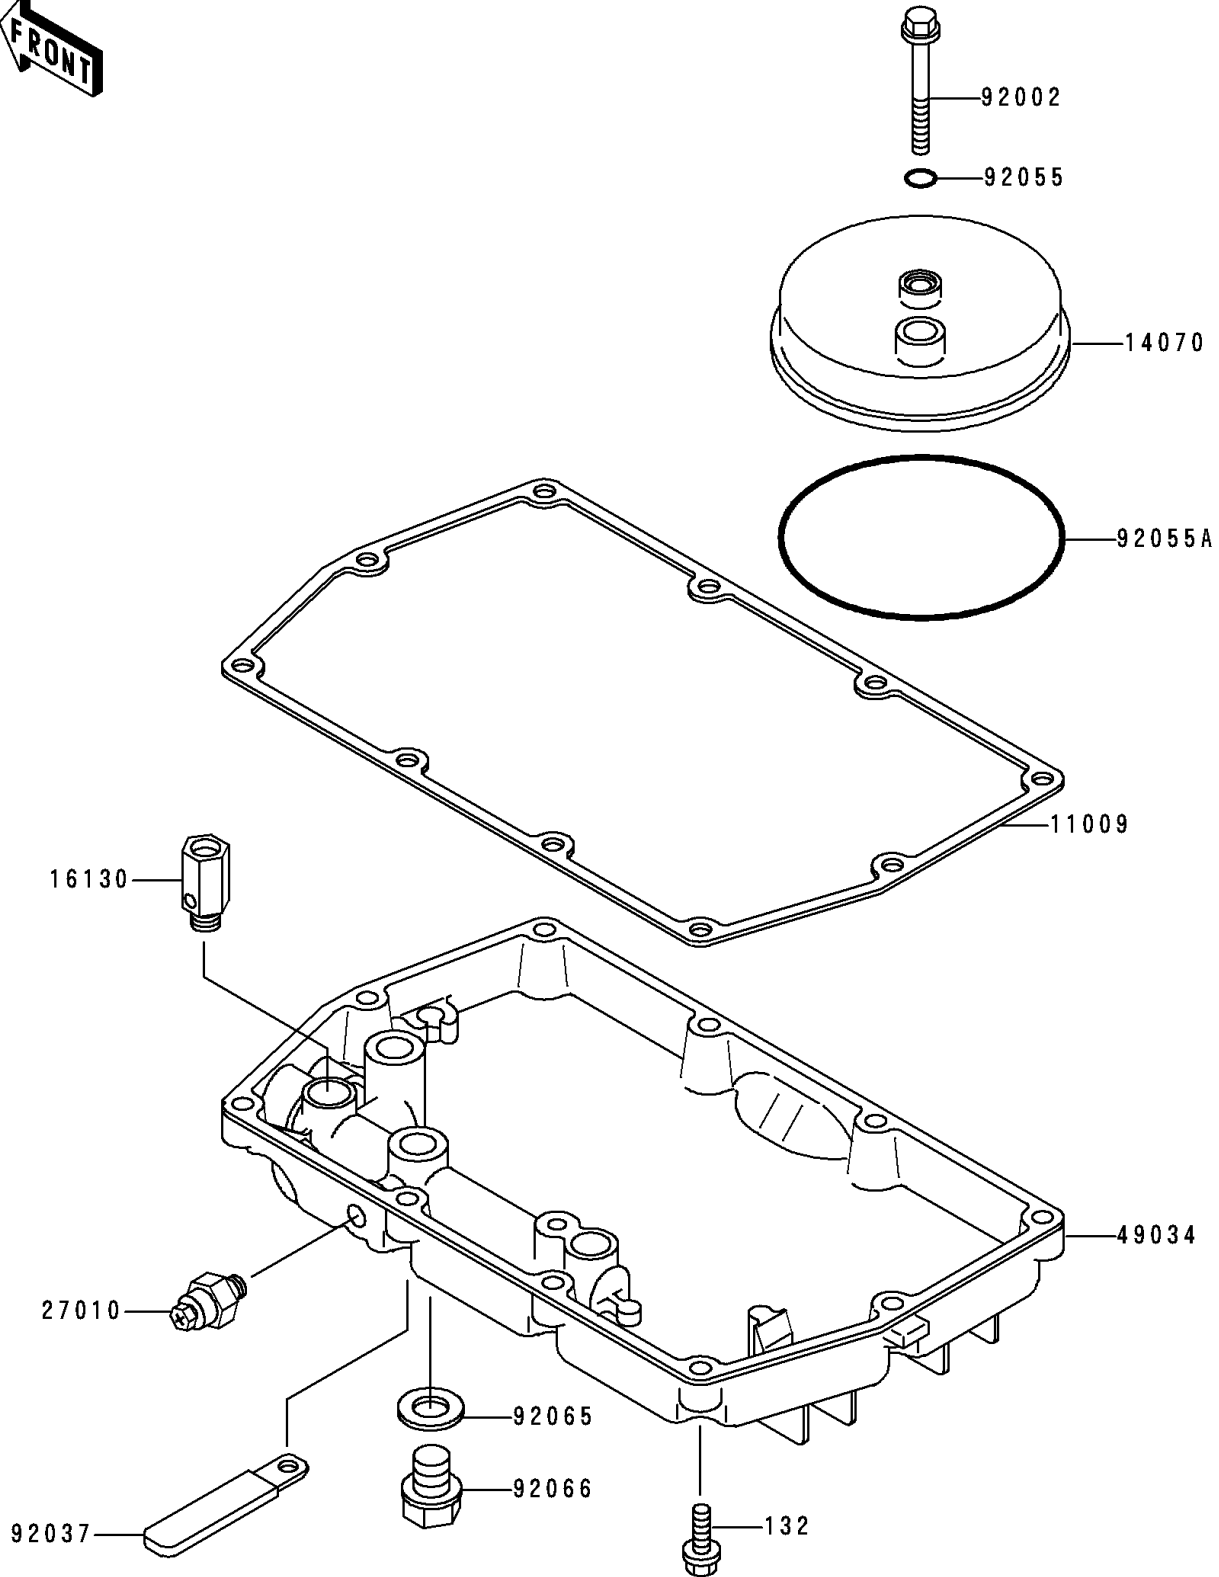

1994 Ninja® 500 PARTS DIAGRAM

Breather Cover/Oil Pan

E 1432

1994 Ninja® 500 PARTS LIST

Breather Cover/Oil Pan

ITEM NAME	PART NUMBER	QUANTITY
BOLT-FLANGED-SMALL (Ref # 132)	132Y0625	10
GASKET,OIL PAN (Ref # 11009)	11009-1837	1
BODY-BREATHER (Ref # 14070)	14070-1067	1
VALVE-ASSY-RELIEF (Ref # 16130)	16130-1001	1
SWITCH,OIL PRESSURE (Ref # 27010)	27010-1313	1
PAN-OIL (Ref # 49034)	49034-1108	1
BOLT,6X45 (Ref # 92002)	92002-1069	1
CLAMP (Ref # 92037)	92037-1679	1
RING-O,6MM (Ref # 92055)	92055-1089	1
RING-O,BREATHER BODY (Ref # 92055A)	92055-1284	1
GASKET,12X22X2,DRAIN PLUG (Ref # 92065)	92065-097	1
PLUG,OIL DRAIN,12X15 (Ref # 92066)	92066-1174	1