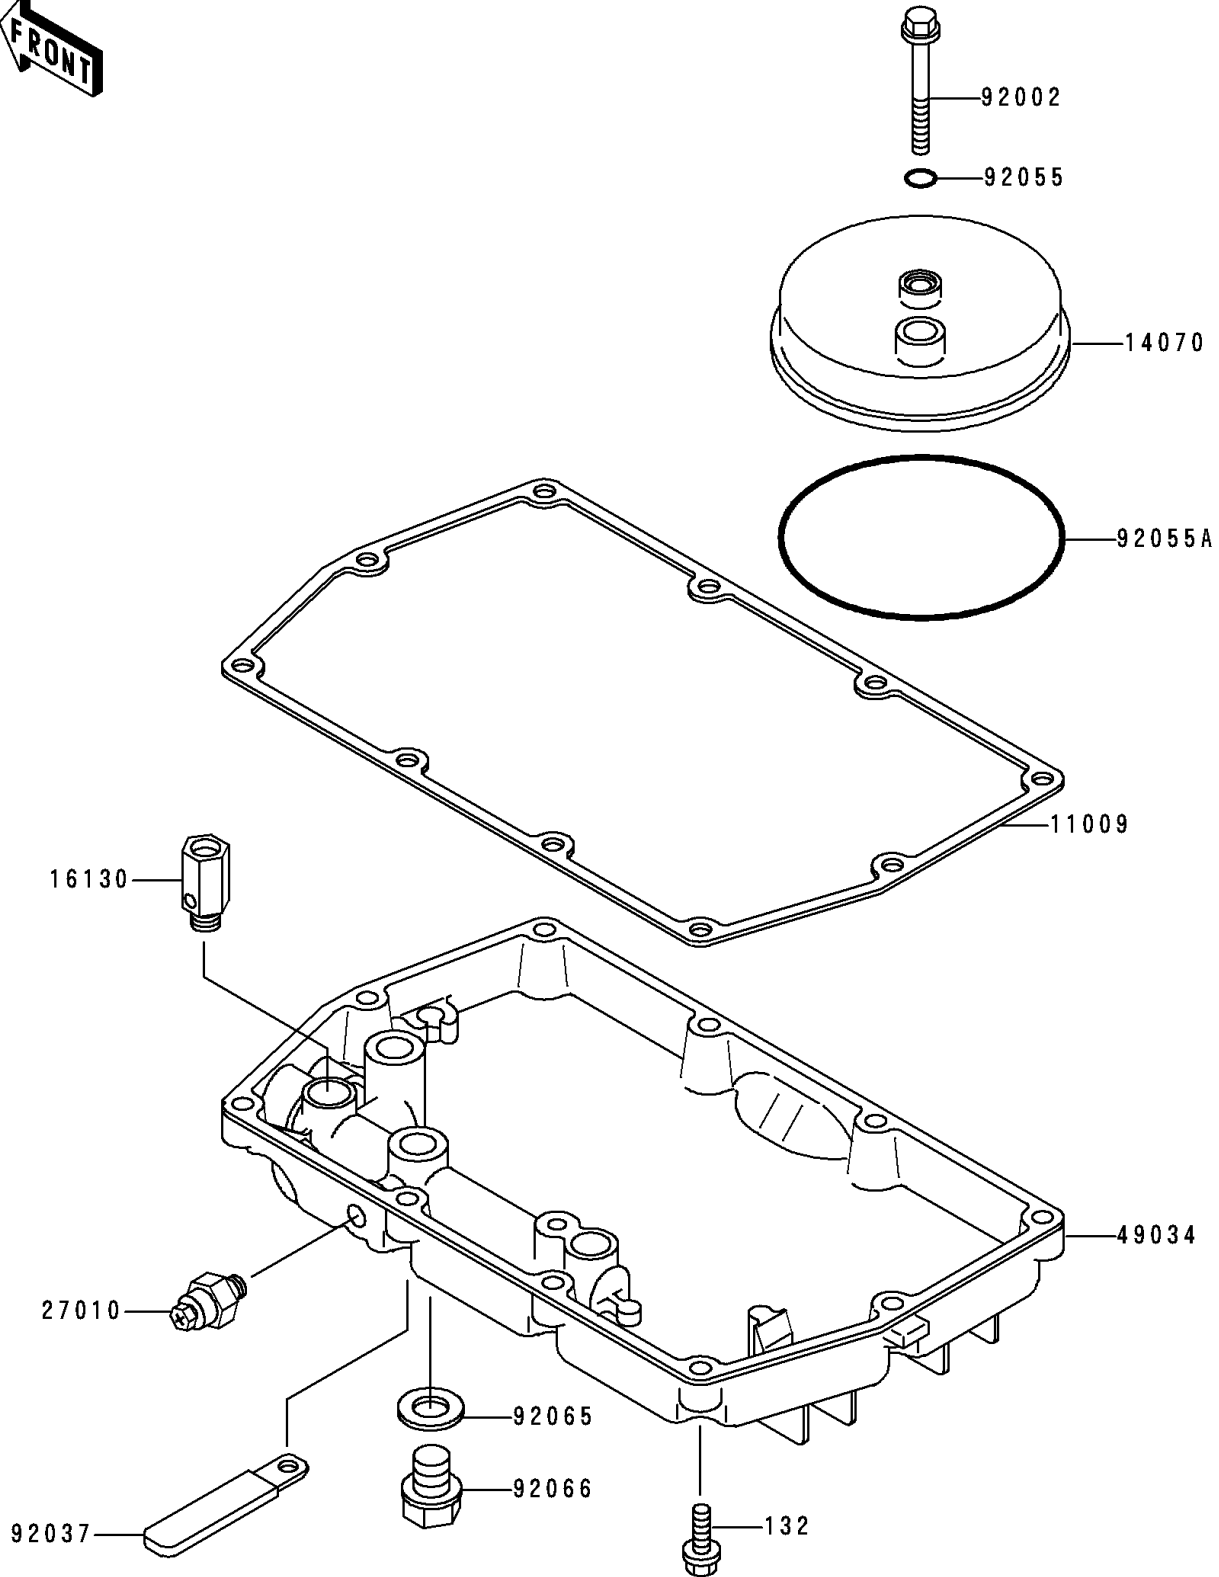

1995 Ninja® 500 PARTS DIAGRAM

Breather Cover/Oil Pan

E 1432

1995 Ninja® 500 PARTS LIST

Breather Cover/Oil Pan

ITEM NAME	PART NUMBER	QUANTITY
BOLT-FLANGED-SMALL (Ref # 132)	132Y0625	10
GASKET,OIL PAN (Ref # 11009)	11009-1837	1
BODY-BREATHER (Ref # 14070)	14070-1067	1
VALVE-ASSY-RELIEF (Ref # 16130)	16130-1001	1
SWITCH,OIL PRESSURE (Ref # 27010)	27010-1313	1
PAN-OIL (Ref # 49034)	49034-1108	1
BOLT,6X45 (Ref # 92002)	92002-1069	1
CLAMP (Ref # 92037)	92037-1679	1
RING-O,6MM (Ref # 92055)	92055-1089	1
RING-O,BREATHER BODY (Ref # 92055A)	92055-1284	1
GASKET,12X22X2,DRAIN PLUG (Ref # 92065)	92065-097	1
PLUG,OIL DRAIN,12X15 (Ref # 92066)	92066-1174	1