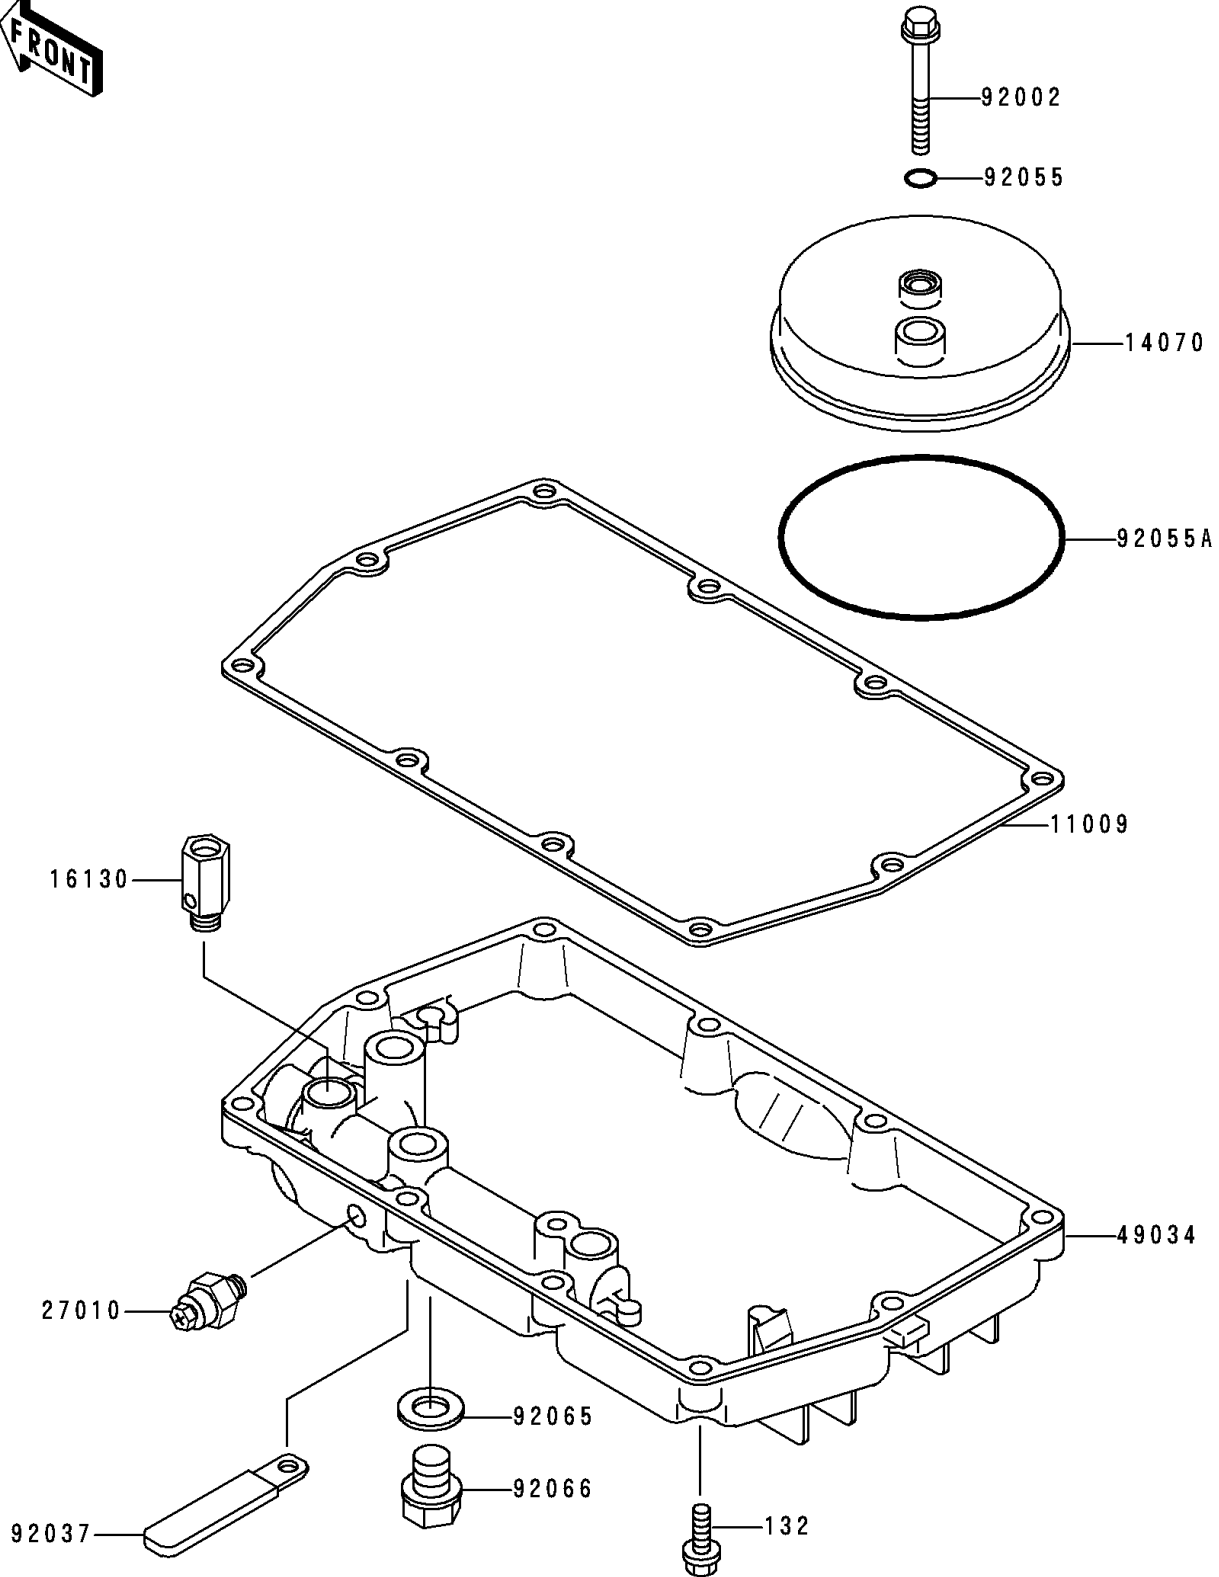

1996 Ninja® 500 PARTS DIAGRAM

Breather Cover/Oil Pan

E 1432

1996 Ninja® 500 PARTS LIST

Breather Cover/Oil Pan

ITEM NAME	PART NUMBER	QUANTITY
BOLT-FLANGED-SMALL (Ref # 132)	132Y0625	10
GASKET,OIL PAN (Ref # 11009)	11009-1837	1
BODY-BREATHER (Ref # 14070)	14070-1067	1
VALVE-ASSY-RELIEF (Ref # 16130)	16130-1001	1
SWITCH,OIL PRESSURE (Ref # 27010)	27010-1313	1
PAN-OIL (Ref # 49034)	49034-1108	1
BOLT,6X45 (Ref # 92002)	92002-1069	1
CLAMP (Ref # 92037)	92037-1679	1
RING-O,6MM (Ref # 92055)	92055-1089	1
RING-O,BREATHER BODY (Ref # 92055A)	92055-1284	1
GASKET,12X22X2,DRAIN PLUG (Ref # 92065)	92065-097	1
PLUG,OIL DRAIN,12X15 (Ref # 92066)	92066-1174	1