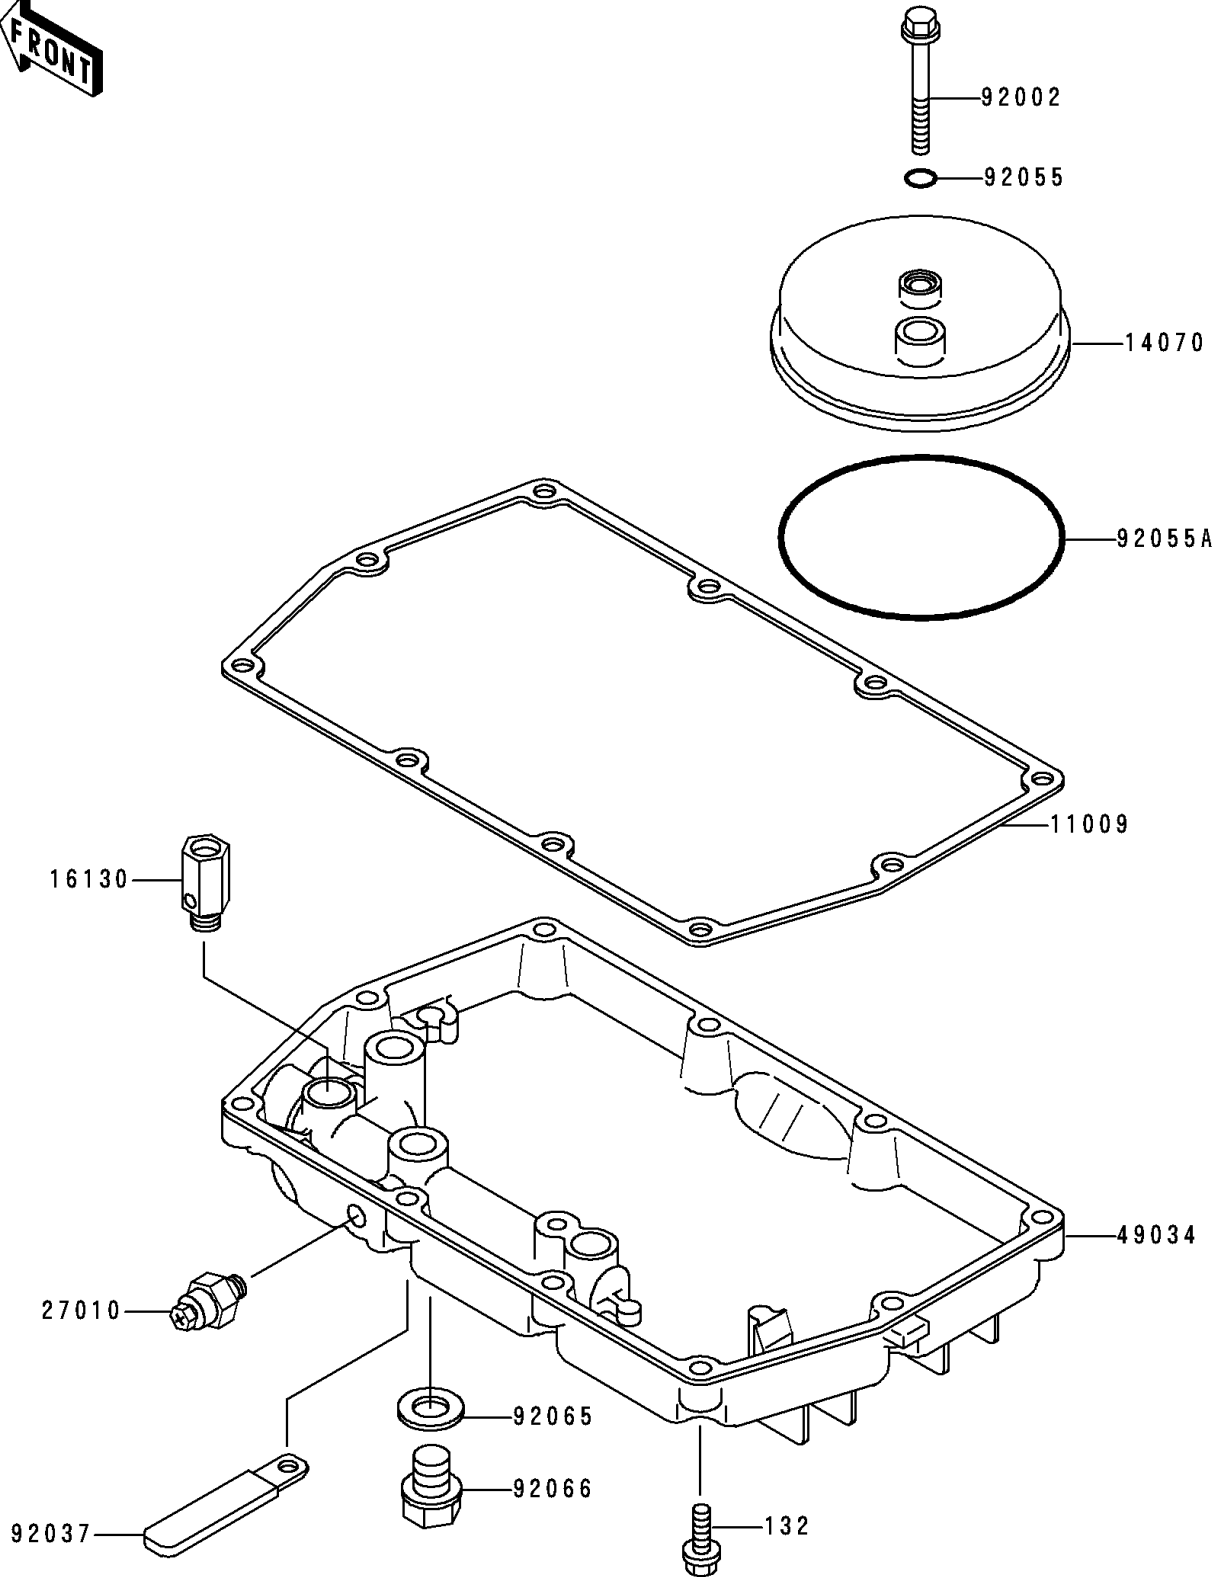

# 1997 Ninja® 500R PARTS DIAGRAM

Breather Cover/Oil Pan

E 1432

## 1997 Ninja® 500R PARTS LIST

### Breather Cover/Oil Pan

ITEM NAME	PART NUMBER	QUANTITY
BOLT-FLANGED-SMALL (Ref # 132)	132Y0625	10
GASKET,OIL PAN (Ref # 11009)	11009-1837	1
BODY-BREATHER (Ref # 14070)	14070-1067	1
VALVE-ASSY-RELIEF (Ref # 16130)	16130-1001	1
SWITCH,OIL PRESSURE (Ref # 27010)	27010-1313	1
PAN-OIL (Ref # 49034)	49034-1108	1
BOLT,6X45 (Ref # 92002)	92002-1069	1
CLAMP (Ref # 92037)	92037-1679	1
RING-O,6MM (Ref # 92055)	92055-1089	1
RING-O,BREATHER BODY (Ref # 92055A)	92055-1284	1
GASKET,12X22X2,DRAIN PLUG (Ref # 92065)	92065-097	1
PLUG,OIL DRAIN,12X15 (Ref # 92066)	92066-1174	1