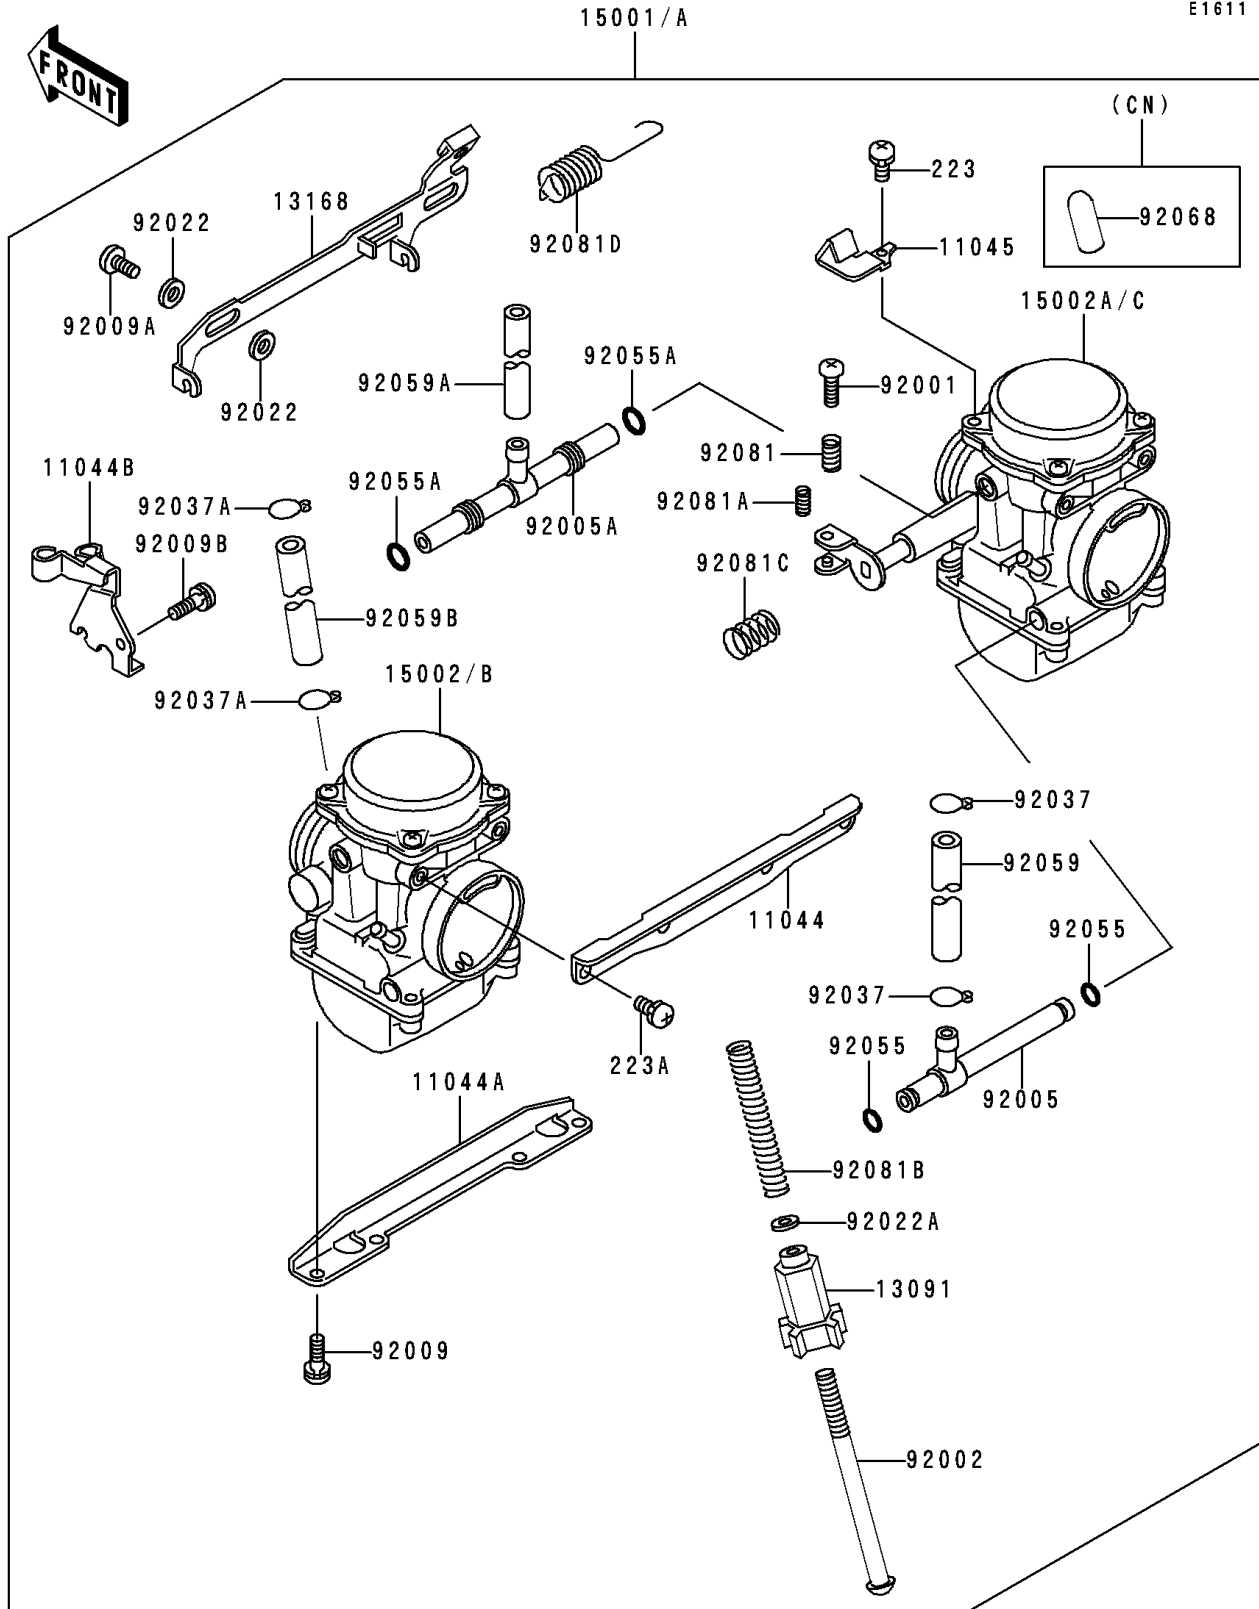

1994 Ninja® 500 PARTS DIAGRAM

Carburetor

E1611

1994 Ninja® 500 PARTS LIST

Carburetor

ITEM NAME	PART NUMBER	QUANTITY
BRACKET,CARBURETOR STAY,UPP (Ref # 11044)	11044-1313	1
BRACKET,CARBURETOR STAY,6MM (Ref # 11044A)	11044-1314	1
BRACKET,THROTTLE CABLE (Ref # 11044B)	11044-1546	1
BRACKET,STARTER LEVER (Ref # 11045)	11045-1824	1
HOLDER,THROTTLE STOP SCREW (Ref # 13091)	13091-1382	1
LEVER (Ref # 13168)	13168-1360	1
BOLT,THROTTLE ADJUST (Ref # 92001)	92001-1998	1
BOLT,THROTTLE STOP SCREW (Ref # 92002)	92002-1552	1
FITTING (Ref # 92005)	92005-1133	1
FITTING (Ref # 92005A)	92005-1134	1
SCREW,6X16 (Ref # 92009)	92009-1129	4
SCREW (Ref # 92009A)	92009-1262	2
SCREW,5X10 (Ref # 92009B)	92009-1365	1
WASHER,6.1X11X0.8,POLYACETAL (Ref # 92022)	92022-1199	4
WASHER,PLAIN,STOP SPRING (Ref # 92022A)	92022-1480	1
CLAMP,FUEL TUBE (Ref # 92037)	92037-1075	2
CLAMP,TUBE (Ref # 92037A)	92037-1477	2
RING-O (Ref # 92055)	92055-1004	2
RING-O,FUEL FITTING (Ref # 92055A)	92055-1223	2
TUBE,FUEL,7.3X12.5X220 (Ref # 92059)	92059-1236	1
TUBE,6.5X9.5X500 (Ref # 92059A)	92059-1465	1
TUBE,5X9X140 (Ref # 92059B)	92059-1634	1
SPRING,THROTTLE ADJUST UPP (Ref # 92081)	92081-1620	1
SPRING,THROTTLE ADJUST LWR (Ref # 92081A)	92081-1621	1
SPRING,THROTTLE STOP SCREW (Ref # 92081B)	92081-1875	1
SPRING (Ref # 92081C)	92081-1876	1
SPRING,STARTER LEVER (Ref # 92081D)	92081-1893	1
SCREW-PAN-WS-CROS (Ref # 223)	223C0420	1
SCREW-PAN-WS-CROS (Ref # 223A)	223C0510	4

1994 Ninja® 500 PARTS LIST

Carburetor

ITEM NAME	PART NUMBER	QUANTITY
CARBURETOR-ASSY (Ref # 15001)	15001-1334	1
CARBURETOR-ASSY (Ref # 15001A)	15001-1335	1
CARBURETOR,LH (Ref # 15002)	15002-1492	1
CARBURETOR,RH (Ref # 15002A)	15002-1493	1
CARBURETOR,LH (Ref # 15002B)	15002-1494	1
CARBURETOR,RH (Ref # 15002C)	15002-1495	1
PLUG,12X25 (Ref # 92068)	92068-006	1