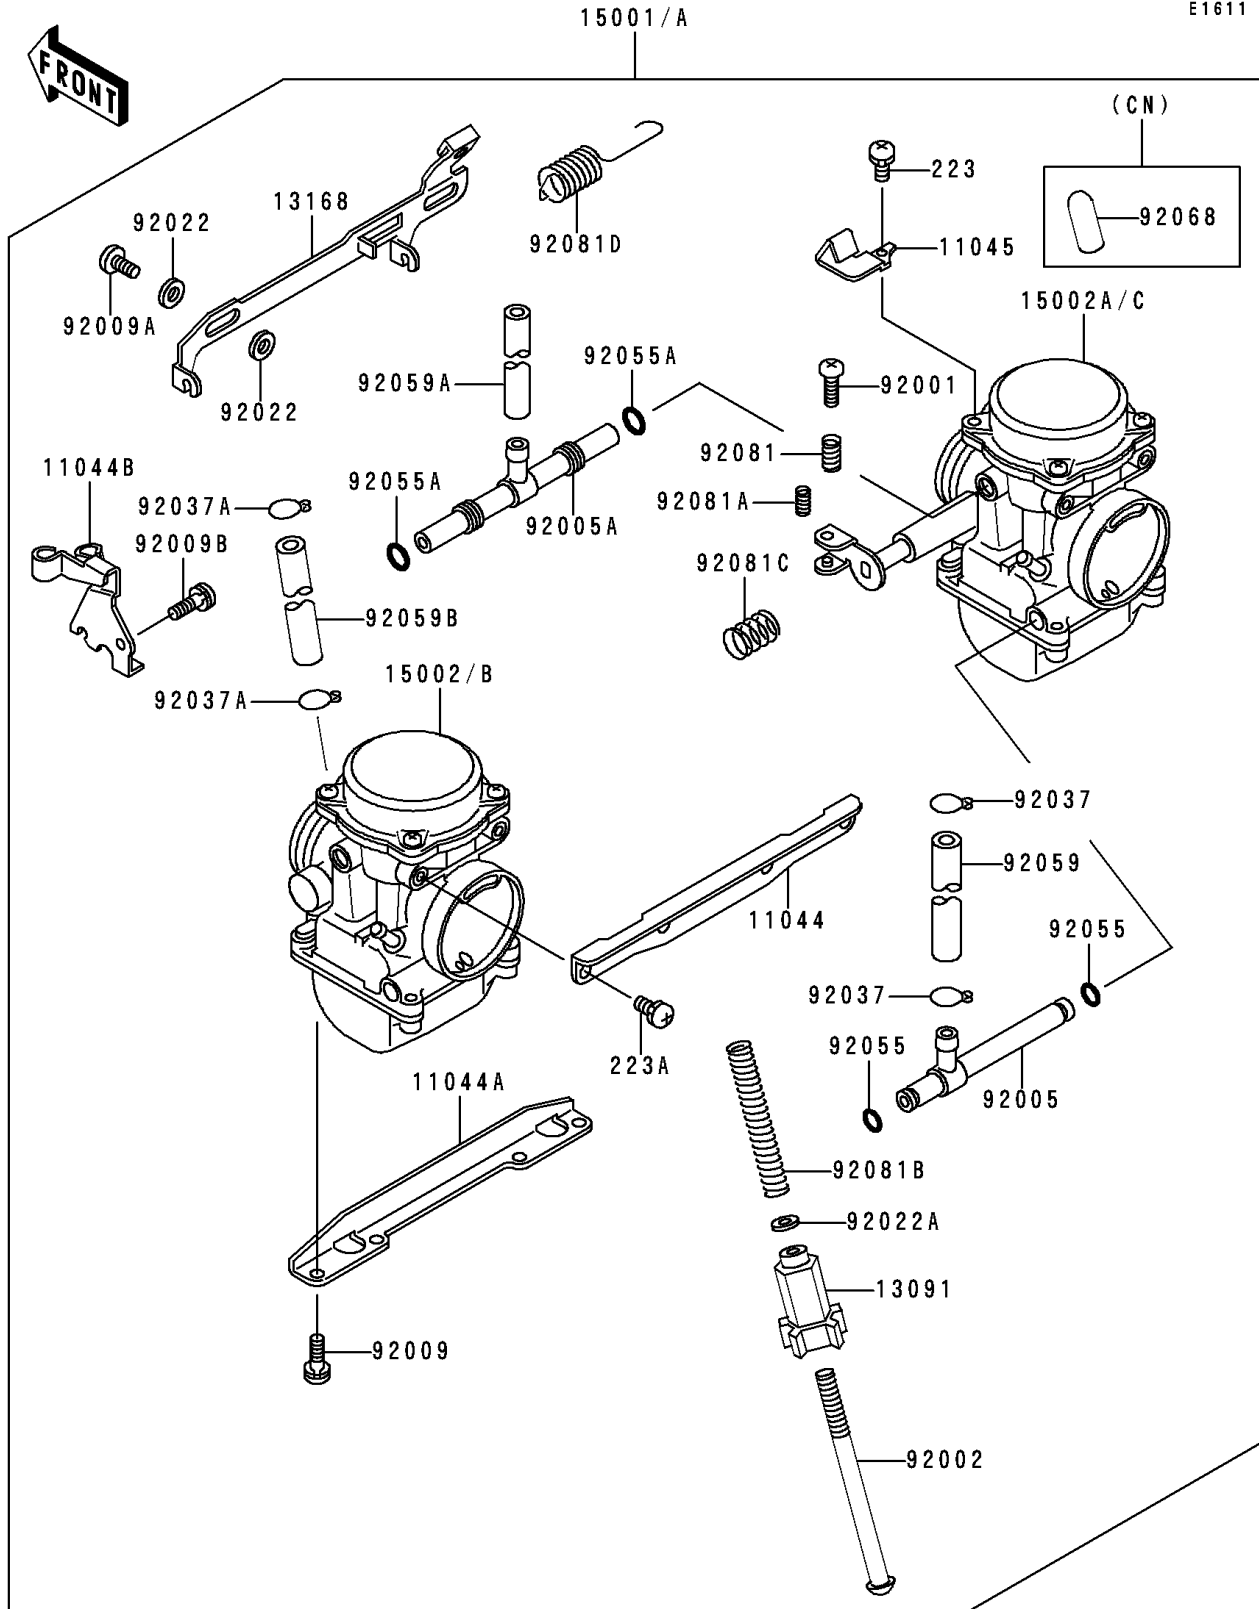

# 1995 Ninja® 500 PARTS DIAGRAM

Carburetor

E1611

# 1995 Ninja® 500 PARTS LIST

## Carburetor

ITEM NAME	PART NUMBER	QUANTITY
BRACKET,CARBURETOR STAY,UPP (Ref # 11044)	11044-1313	1
BRACKET,CARBURETOR STAY,6MM (Ref # 11044A)	11044-1314	1
BRACKET,THROTTLE CABLE (Ref # 11044B)	11044-1546	1
BRACKET,STARTER LEVER (Ref # 11045)	11045-1824	1
HOLDER,THROTTLE STOP SCREW (Ref # 13091)	13091-1382	1
LEVER (Ref # 13168)	13168-1360	1
BOLT,THROTTLE ADJUST (Ref # 92001)	92001-1998	1
BOLT,THROTTLE STOP SCREW (Ref # 92002)	92002-1552	1
FITTING (Ref # 92005)	92005-1133	1
FITTING (Ref # 92005A)	92005-1134	1
SCREW,6X16 (Ref # 92009)	92009-1129	4
SCREW (Ref # 92009A)	92009-1262	2
SCREW,5X10 (Ref # 92009B)	92009-1365	1
WASHER,6.1X11X0.8,POLYACETAL (Ref # 92022)	92022-1199	4
WASHER,PLAIN,STOP SPRING (Ref # 92022A)	92022-1480	1
CLAMP,FUEL TUBE (Ref # 92037)	92037-1075	2
CLAMP,TUBE (Ref # 92037A)	92037-1477	2
RING-O (Ref # 92055)	92055-1004	2
RING-O,FUEL FITTING (Ref # 92055A)	92055-1223	2
TUBE,FUEL,7.3X12.5X220 (Ref # 92059)	92059-1236	1
TUBE,6.5X9.5X500 (Ref # 92059A)	92059-1465	1
TUBE,5X9X140 (Ref # 92059B)	92059-1634	1
SPRING,THROTTLE ADJUST UPP (Ref # 92081)	92081-1620	1
SPRING,THROTTLE ADJUST LWR (Ref # 92081A)	92081-1621	1
SPRING,THROTTLE STOP SCREW (Ref # 92081B)	92081-1875	1
SPRING (Ref # 92081C)	92081-1876	1
SPRING,STARTER LEVER (Ref # 92081D)	92081-1893	1
SCREW-PAN-WS-CROS (Ref # 223)	223C0420	1
SCREW-PAN-WS-CROS (Ref # 223A)	223C0510	4

## Carburetor

ITEM NAME	PART NUMBER	QUANTITY
CARBURETOR-ASSY (Ref # 15001)	15001-1334	1
CARBURETOR-ASSY (Ref # 15001A)	15001-1335	1
CARBURETOR,LH (Ref # 15002)	15002-1492	1
CARBURETOR,RH (Ref # 15002A)	15002-1493	1
CARBURETOR,LH (Ref # 15002B)	15002-1494	1
CARBURETOR,RH (Ref # 15002C)	15002-1495	1
PLUG,12X25 (Ref # 92068)	92068-006	1