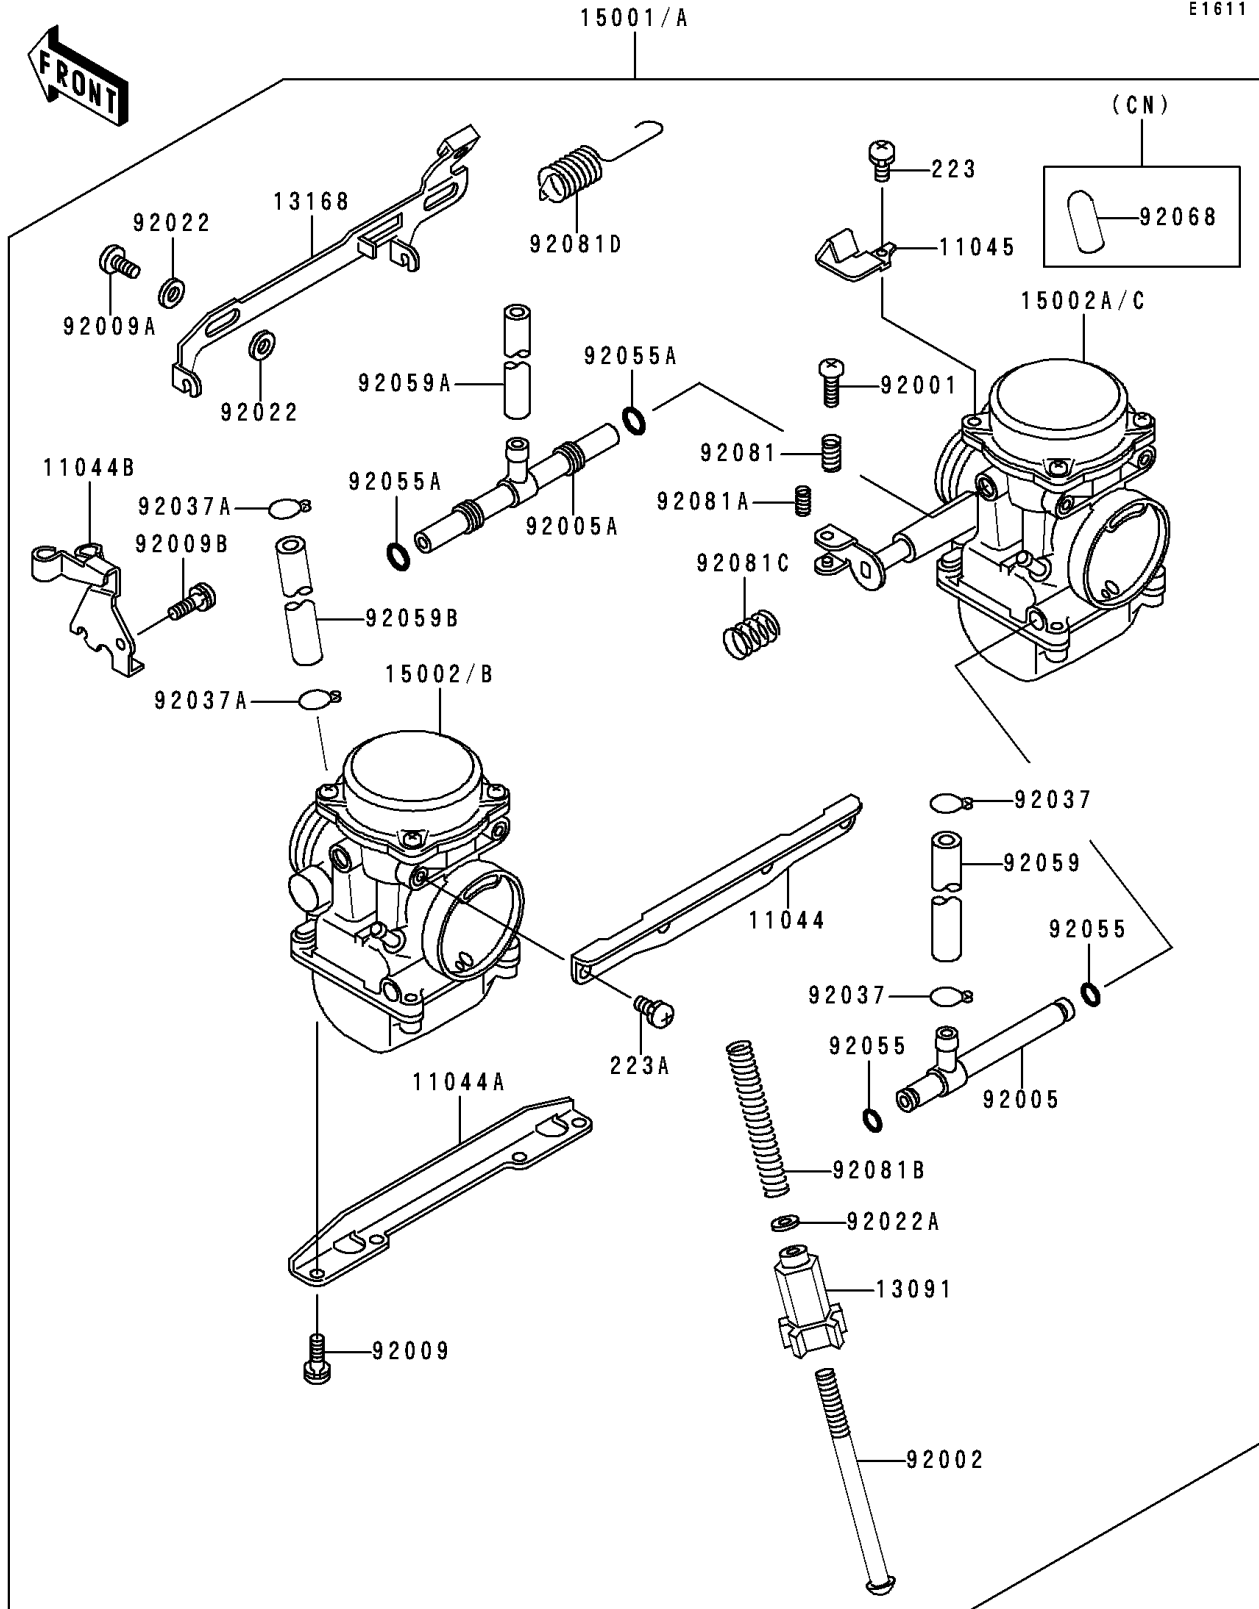

1996 Ninja® 500 PARTS DIAGRAM

Carburetor

E1611