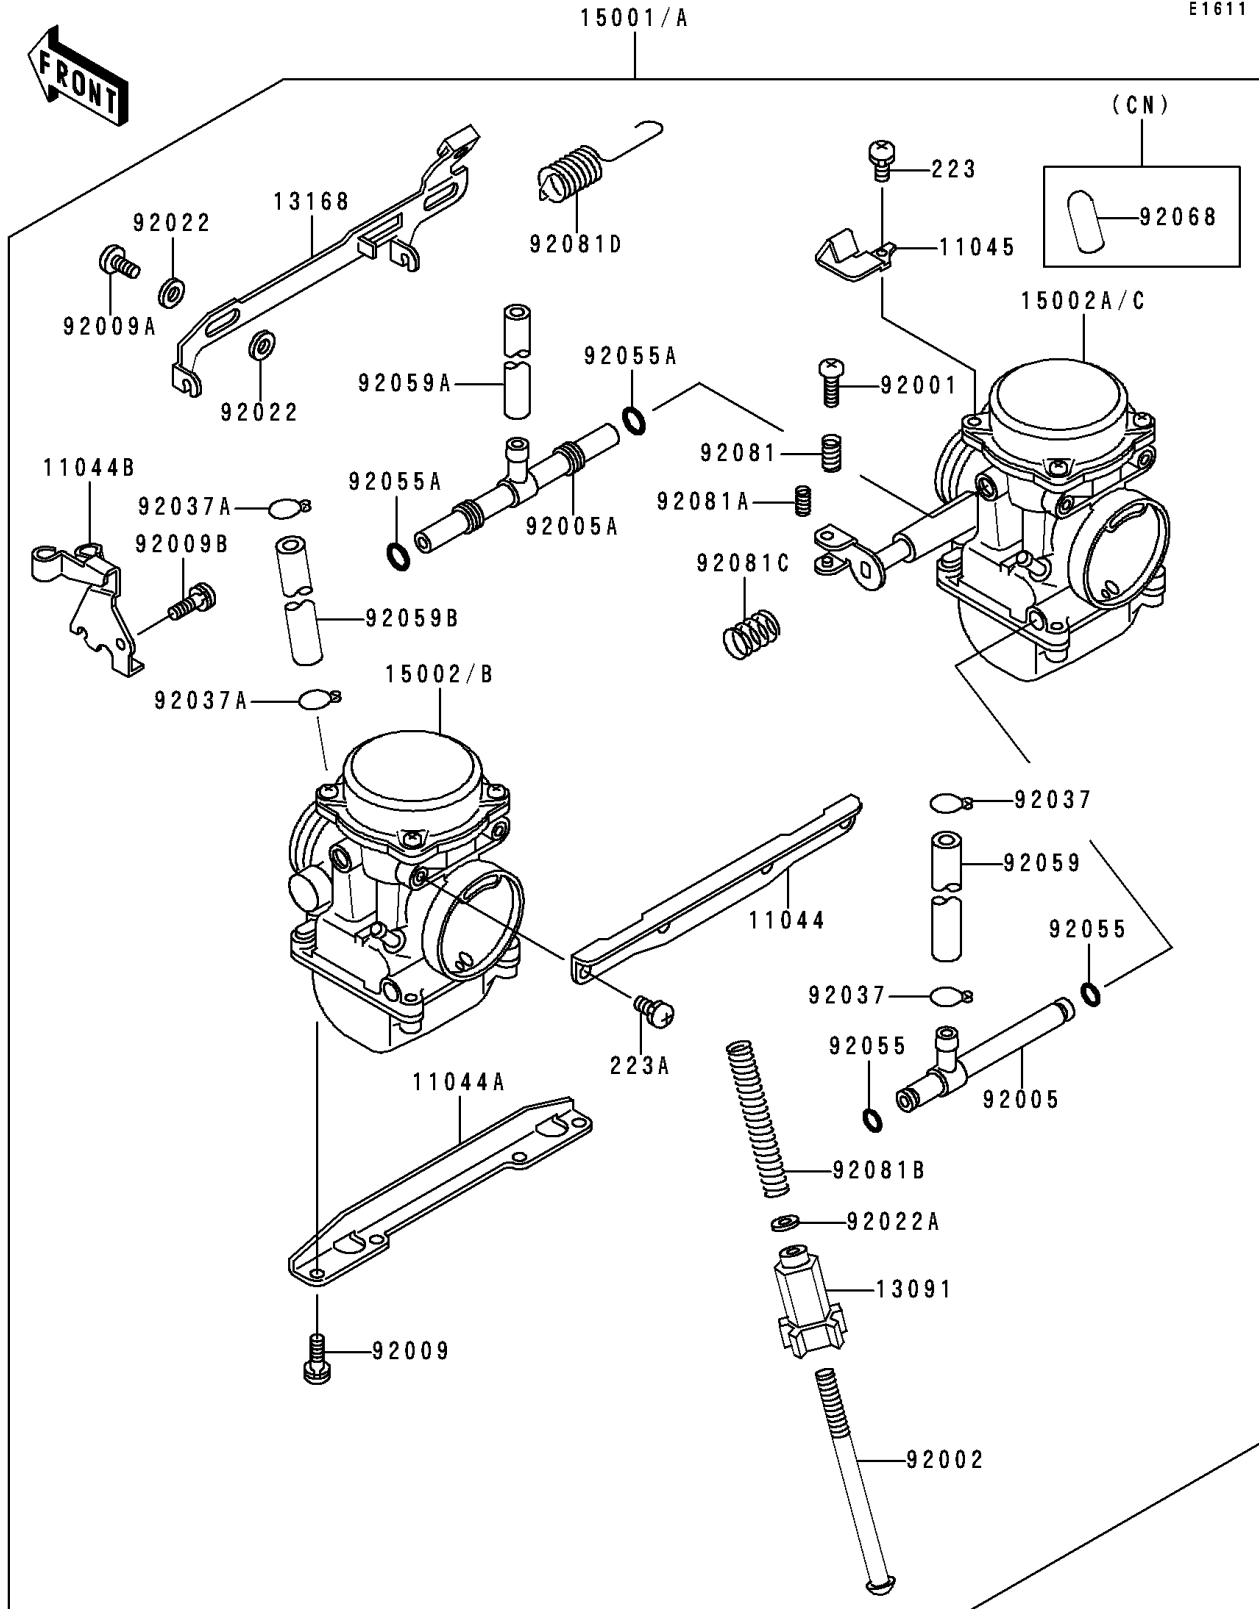

1997 Ninja® 500R PARTS DIAGRAM

Carburetor

E1611

1997 Ninja® 500R PARTS LIST

Carburetor

ITEM NAME	PART NUMBER	QUANTITY
BRACKET,CARBURETOR STAY,UPP (Ref # 11044)	11044-1313	1
BRACKET,CARBURETOR STAY,6MM (Ref # 11044A)	11044-1314	1
BRACKET,THROTTLE CABLE (Ref # 11044B)	11044-1546	1
BRACKET,STARTER LEVER (Ref # 11045)	11045-1824	1
HOLDER,THROTTLE STOP SCREW (Ref # 13091)	13091-1382	1
LEVER (Ref # 13168)	13168-1360	1
CARBURETOR-ASSY (Ref # 15001)	15001-1334	1
CARBURETOR,LH (Ref # 15002)	15002-1492	1
CARBURETOR,RH (Ref # 15002A)	15002-1493	1
BOLT,THROTTLE ADJUST (Ref # 92001)	92001-1998	1
BOLT,THROTTLE STOP SCREW (Ref # 92002)	92002-1552	1
FITTING (Ref # 92005)	92005-1133	1
FITTING (Ref # 92005A)	92005-1134	1
SCREW,6X16 (Ref # 92009)	92009-1129	4
SCREW (Ref # 92009A)	92009-1262	2
SCREW,5X10 (Ref # 92009B)	92009-1365	1
WASHER,6.1X11X0.8,POLYACETAL (Ref # 92022)	92022-1199	4
WASHER,PLAIN,STOP SPRING (Ref # 92022A)	92022-1480	1
CLAMP,FUEL TUBE (Ref # 92037)	92037-1075	2
CLAMP,TUBE (Ref # 92037A)	92037-1477	2
RING-O (Ref # 92055)	92055-1004	2
RING-O,FUEL FITTING (Ref # 92055A)	92055-1223	2
TUBE,FUEL,7.3X12.5X220 (Ref # 92059)	92059-1236	1
TUBE,6.5X9.5X500 (Ref # 92059A)	92059-1465	1
TUBE,5X9X140 (Ref # 92059B)	92059-1634	1
SPRING,THROTTLE ADJUST UPP (Ref # 92081)	92081-1620	1
SPRING,THROTTLE ADJUST LWR (Ref # 92081A)	92081-1621	1
SPRING,THROTTLE STOP SCREW (Ref # 92081B)	92081-1875	1
SPRING (Ref # 92081C)	92081-1876	1

1997 Ninja® 500R PARTS LIST

Carburetor

ITEM NAME	PART NUMBER	QUANTITY
SPRING,STARTER LEVER (Ref # 92081D)	92081-1893	1
SCREW-PAN-WS-CROS (Ref # 223)	223C0420	1
SCREW-PAN-WS-CROS (Ref # 223A)	223C0510	4