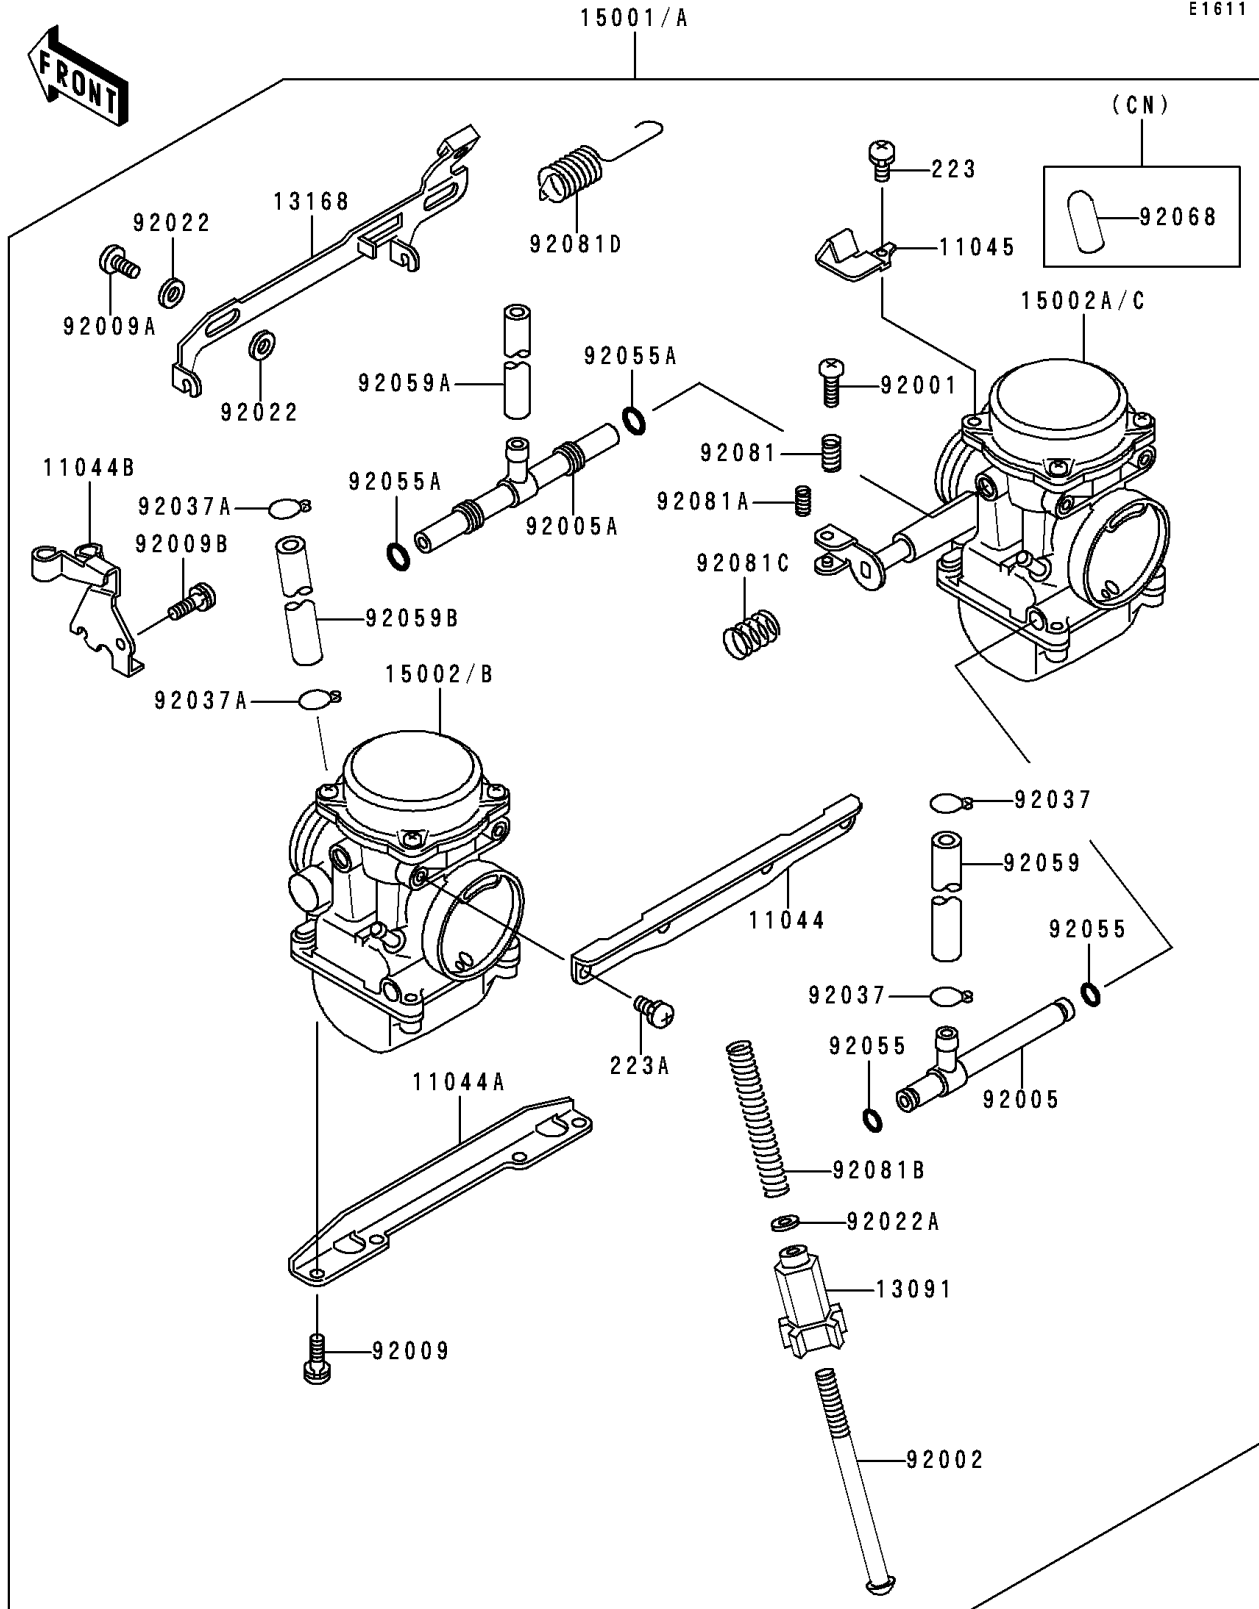

# 1998 Ninja® 500R PARTS DIAGRAM

Carburetor

E1611

# 1998 Ninja® 500R PARTS LIST

## Carburetor

ITEM NAME	PART NUMBER	QUANTITY
BRACKET,CARBURETOR STAY,UPP (Ref # 11044)	11044-1313	1
BRACKET,CARBURETOR STAY,6MM (Ref # 11044A)	11044-1314	1
BRACKET,THROTTLE CABLE (Ref # 11044B)	11044-1546	1
BRACKET,STARTER LEVER (Ref # 11045)	11045-1824	1
HOLDER,THROTTLE STOP SCREW (Ref # 13091)	13091-1382	1
LEVER (Ref # 13168)	13168-1360	1
CARBURETOR-ASSY (Ref # 15001)	15001-1334	1
CARBURETOR,LH (Ref # 15002)	15002-1492	1
CARBURETOR,RH (Ref # 15002A)	15002-1493	1
BOLT,THROTTLE ADJUST (Ref # 92001)	92001-1998	1
BOLT,THROTTLE STOP SCREW (Ref # 92002)	92002-1552	1
FITTING (Ref # 92005)	92005-1133	1
FITTING (Ref # 92005A)	92005-1134	1
SCREW,6X16 (Ref # 92009)	92009-1129	4
SCREW (Ref # 92009A)	92009-1262	2
SCREW,5X10 (Ref # 92009B)	92009-1365	1
WASHER,6.1X11X0.8,POLYACETAL (Ref # 92022)	92022-1199	4
WASHER,PLAIN,STOP SPRING (Ref # 92022A)	92022-1480	1
CLAMP,FUEL TUBE (Ref # 92037)	92037-1075	2
CLAMP,TUBE (Ref # 92037A)	92037-1477	2
RING-O (Ref # 92055)	92055-1004	2
RING-O,FUEL FITTING (Ref # 92055A)	92055-1223	2
TUBE,FUEL,7.3X12.5X220 (Ref # 92059)	92059-1236	1
TUBE,6.5X9.5X500 (Ref # 92059A)	92059-1465	1
TUBE,5X9X140 (Ref # 92059B)	92059-1634	1
SPRING,THROTTLE ADJUST UPP (Ref # 92081)	92081-1620	1
SPRING,THROTTLE ADJUST LWR (Ref # 92081A)	92081-1621	1
SPRING,THROTTLE STOP SCREW (Ref # 92081B)	92081-1875	1
SPRING (Ref # 92081C)	92081-1876	1

## Carburetor

ITEM NAME	PART NUMBER	QUANTITY
SPRING,STARTER LEVER (Ref # 92081D)	92081-1893	1
SCREW-PAN-WS-CROS (Ref # 223)	223C0420	1
SCREW-PAN-WS-CROS (Ref # 223A)	223C0510	4