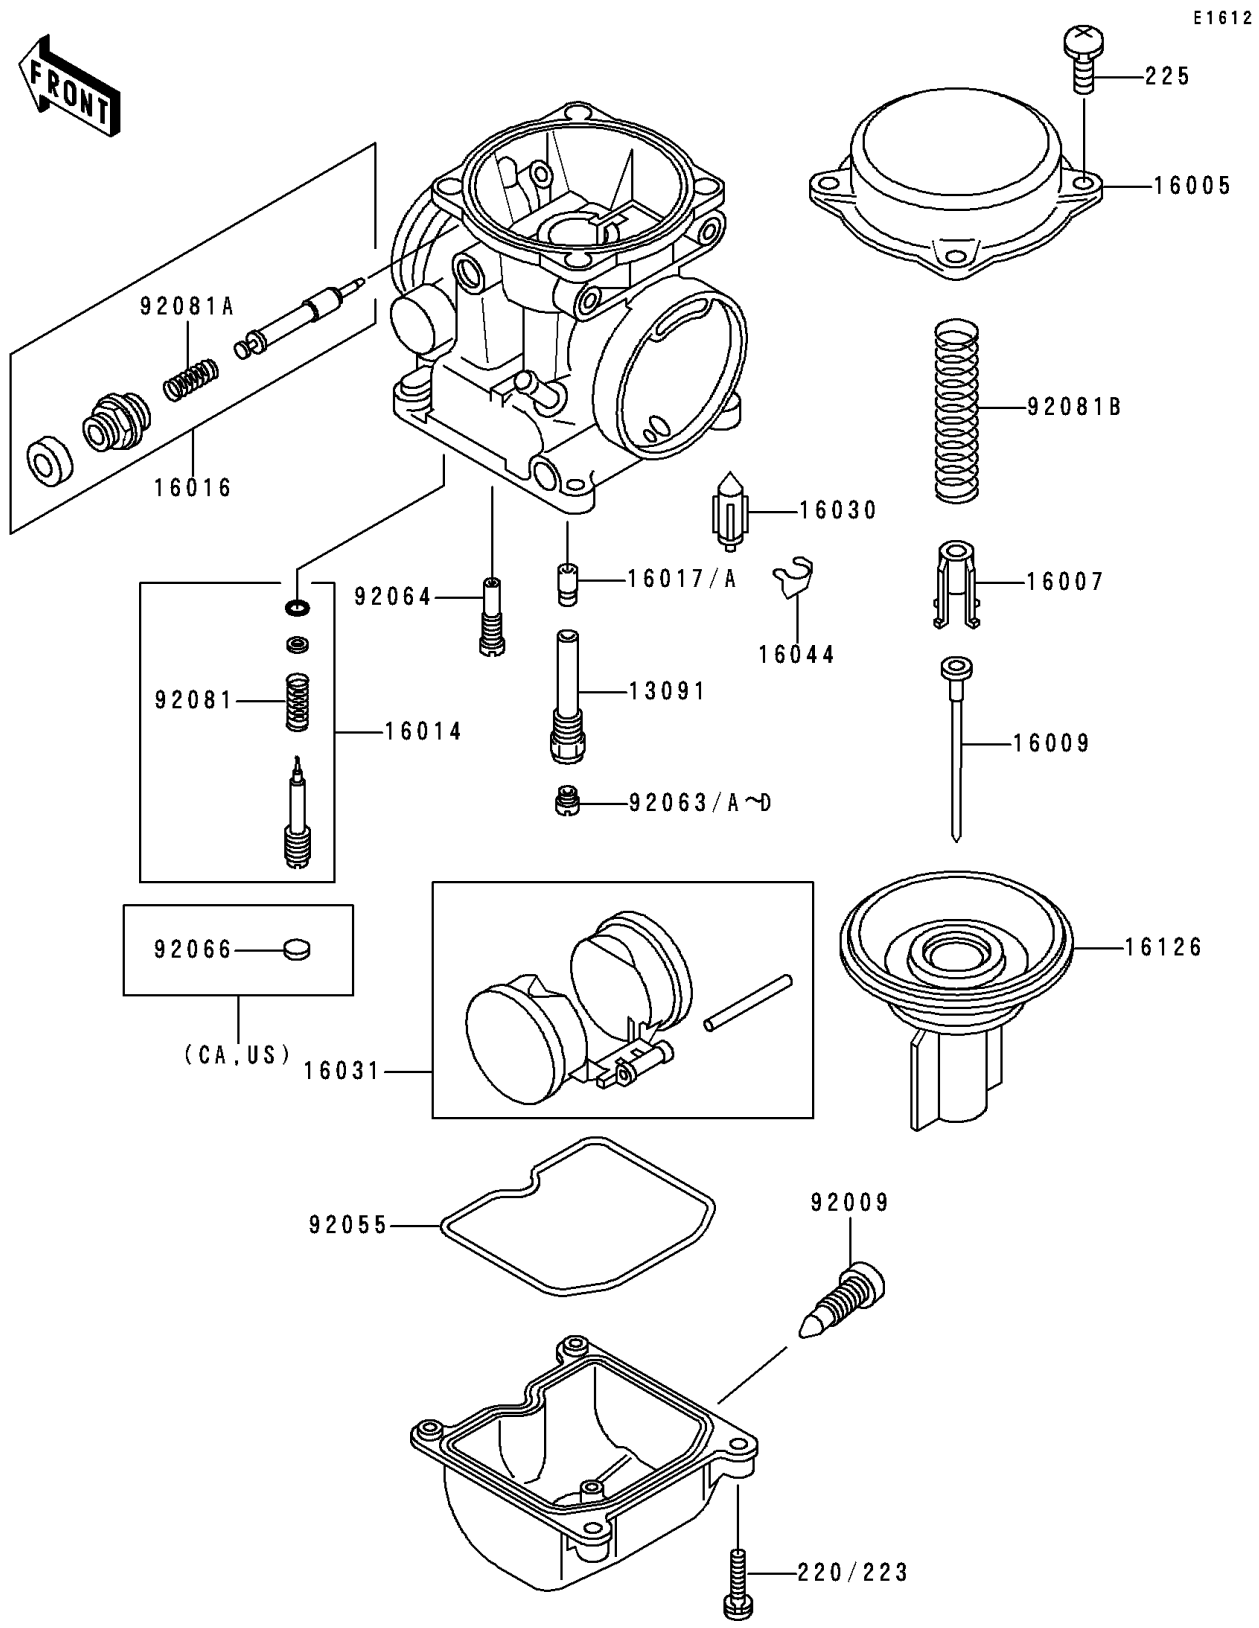

1995 Ninja® 500 PARTS DIAGRAM

Carburetor Parts

1995 Ninja® 500 PARTS LIST

Carburetor Parts

ITEM NAME	PART NUMBER	QUANTITY
SCREW-PAN-WSP-CROS (Ref # 225)	225C0418	7
HOLDER,NEEDLE JET (Ref # 13091)	13091-1406	2
TOP-CHAMBER,MIXING,27/60 (Ref # 16005)	16005-1057	2
SEAT-SPRING,VALVE (Ref # 16007)	16007-1117	2
NEEDLE-JET,N36N (Ref # 16009)	16009-1342	2
SCREW-PILOT AIR (Ref # 16014)	16014-1081	2
PLUNGER,STARTER (Ref # 16016)	16016-1090	2
VALVE-FLOAT (Ref # 16030)	16030-1007	2
FLOAT (Ref # 16031)	16031-1077	2
CLAMP,FLOAT VALVE (Ref # 16044)	16044-007	2
VALVE,VACUUM,60PS (Ref # 16126)	16126-1173	2
SCREW,DRAIN,M6X0.75 (Ref # 92009)	92009-1551	2
RING-O,FLOAT CHAMBER (Ref # 92055)	92055-1222	2
JET-MAIN,#135 (Ref # 92063)	92063-1014	2
JET-MAIN,#125 (Ref # 92063A)	92063-1069	2
JET-MAIN,#128 (Ref # 92063B)	92063-1074	2
JET-MAIN,#130 (Ref # 92063C)	92063-1075	2
JET-MAIN,#132 (Ref # 92063D)	92063-1076	2
JET-PILOT,#35 (Ref # 92064)	92064-1101	2
SPRING,VACUUM VALVE (Ref # 92081B)	92081-1874	2
SCREW-PAN-CROS (Ref # 220)	220D0414	8
SCREW-PAN-WS-CROS (Ref # 223)	223C0416	8
JET-NEEDLE (Ref # 16017)	16017-1059	2
JET-NEEDLE,#6 (Ref # 16017A)	16017-1208	2
PLUG,PILOT AIR SCREW,6.9X2 (Ref # 92066)	92066-1051	2
SPRING,PILOT ADJUST SCREW (Ref # 92081)	92081-1002	2
SPRING,STARTER PLUNGER (Ref # 92081A)	92081-1761	2