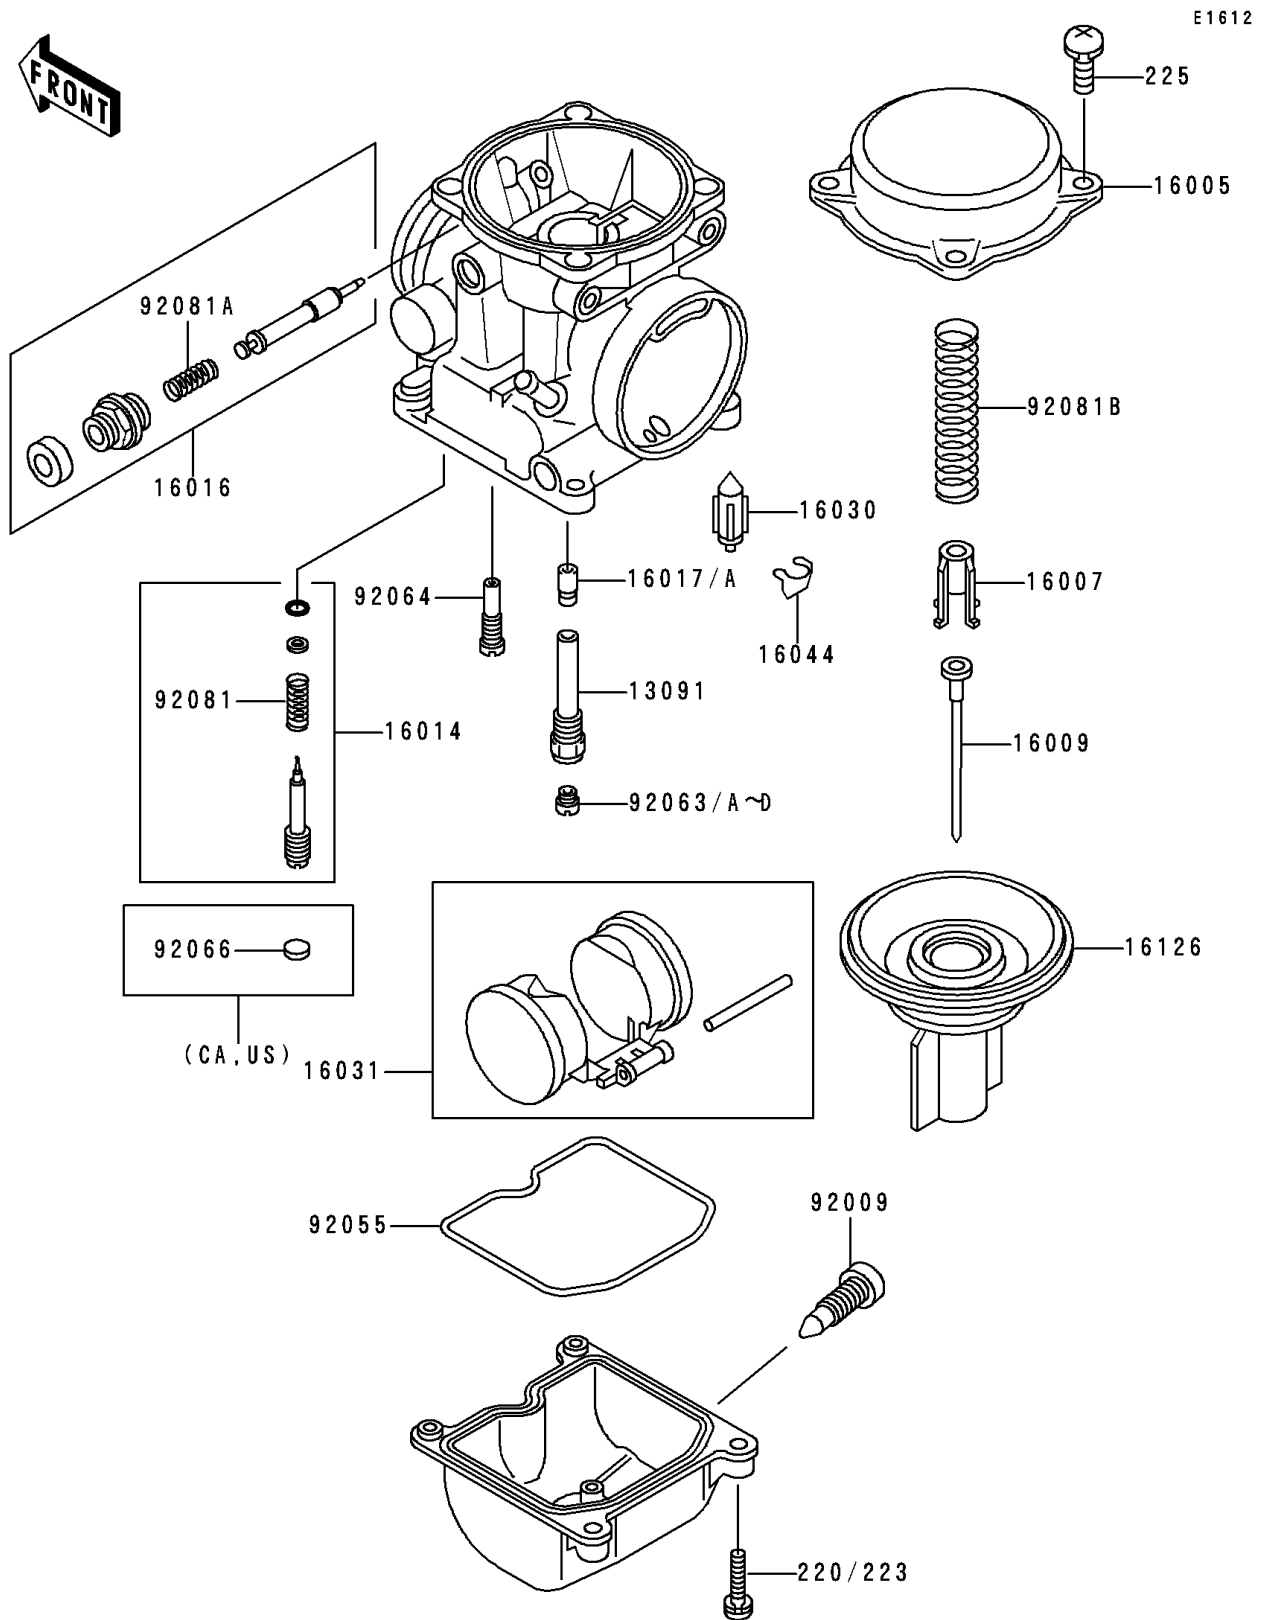

1996 Ninja® 500 PARTS DIAGRAM

Carburetor Parts

1996 Ninja® 500 PARTS LIST

Carburetor Parts

ITEM NAME	PART NUMBER	QUANTITY
SCREW-PAN-WSP-CROS (Ref # 225)	225C0418	7
HOLDER,NEEDLE JET (Ref # 13091)	13091-1406	2
TOP-CHAMBER,MIXING,27/60 (Ref # 16005)	16005-1057	2
SEAT-SPRING,VALVE (Ref # 16007)	16007-1117	2
NEEDLE-JET,N36N (Ref # 16009)	16009-1342	2
SCREW-PILOT AIR (Ref # 16014)	16014-1081	2
PLUNGER,STARTER (Ref # 16016)	16016-1090	2
VALVE-FLOAT (Ref # 16030)	16030-1007	2
FLOAT (Ref # 16031)	16031-1077	2
CLAMP,FLOAT VALVE (Ref # 16044)	16044-007	2
VALVE,VACUUM,60PS (Ref # 16126)	16126-1173	2
SCREW,DRAIN,M6X0.75 (Ref # 92009)	92009-1551	2
RING-O,FLOAT CHAMBER (Ref # 92055)	92055-1222	2
JET-MAIN,#135 (Ref # 92063)	92063-1014	2
JET-MAIN,#125 (Ref # 92063A)	92063-1069	2
JET-MAIN,#128 (Ref # 92063B)	92063-1074	2
JET-MAIN,#130 (Ref # 92063C)	92063-1075	2
JET-MAIN,#132 (Ref # 92063D)	92063-1076	2
JET-PILOT,#35 (Ref # 92064)	92064-1101	2
SPRING,VACUUM VALVE (Ref # 92081B)	92081-1874	2
SCREW-PAN-CROS (Ref # 220)	220D0414	8
SCREW-PAN-WS-CROS (Ref # 223)	223C0416	8
JET-NEEDLE (Ref # 16017)	16017-1059	2
JET-NEEDLE,#6 (Ref # 16017A)	16017-1208	2
PLUG,PILOT AIR SCREW,6.9X2 (Ref # 92066)	92066-1051	2
SPRING,PILOT ADJUST SCREW (Ref # 92081)	92081-1002	2
SPRING,STARTER PLUNGER (Ref # 92081A)	92081-1761	2