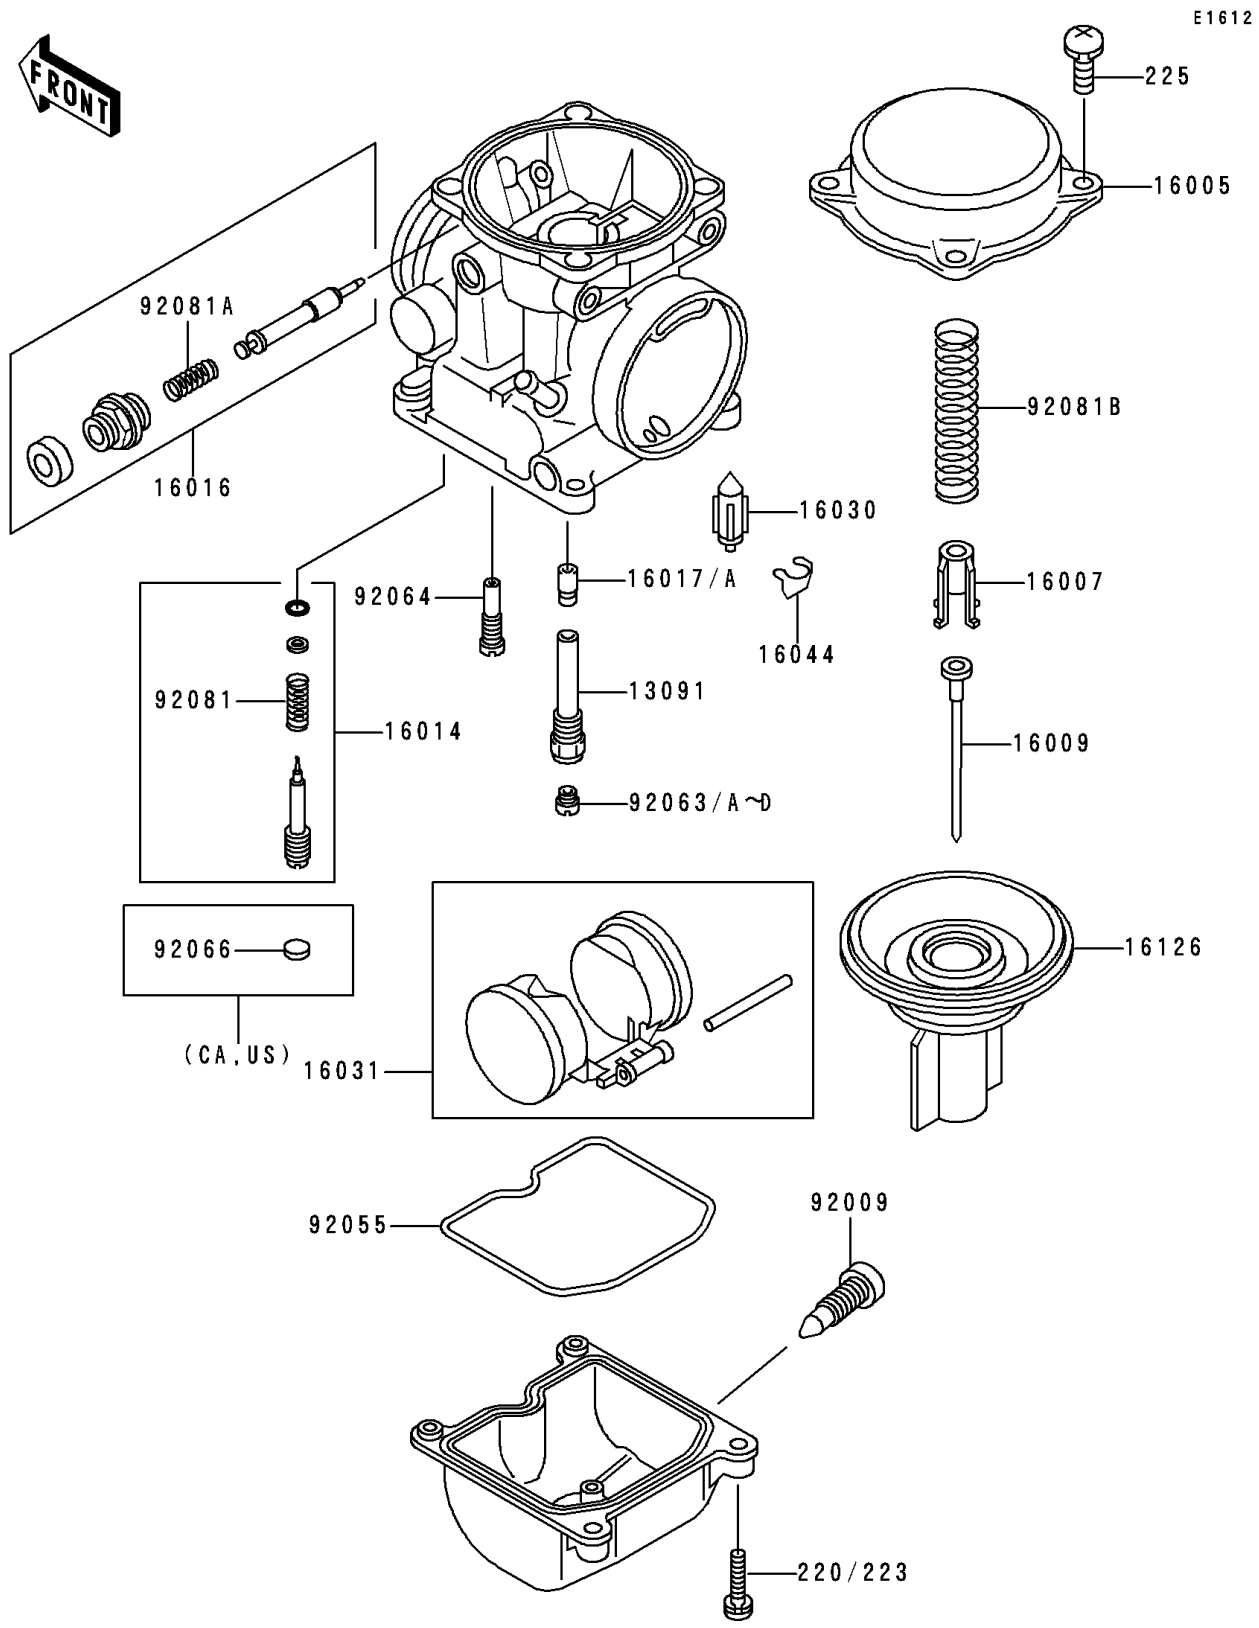

# 1997 Ninja® 500R PARTS DIAGRAM

## Carburetor Parts

# 1997 Ninja® 500R PARTS LIST

## Carburetor Parts

ITEM NAME	PART NUMBER	QUANTITY
SCREW-PAN-WS-CROS (Ref # 223)	223C0416	8
SCREW-PAN-WSP-CROS (Ref # 225)	225C0418	7
HOLDER,NEEDLE JET (Ref # 13091)	13091-1406	2
TOP-CHAMBER,MIXING,27/60 (Ref # 16005)	16005-1057	2
SEAT-SPRING,VALVE (Ref # 16007)	16007-1117	2
NEEDLE-JET,N36N (Ref # 16009)	16009-1342	2
SCREW-PILOT AIR (Ref # 16014)	16014-1081	2
PLUNGER,STARTER (Ref # 16016)	16016-1090	2
JET-NEEDLE (Ref # 16017)	16017-1059	2
VALVE-FLOAT (Ref # 16030)	16030-1007	2
FLOAT (Ref # 16031)	16031-1077	2
CLAMP,FLOAT VALVE (Ref # 16044)	16044-007	2
VALVE,VACUUM,60PS (Ref # 16126)	16126-1173	2
SCREW,DRAIN,M6X0.75 (Ref # 92009)	92009-1551	2
RING-O,FLOAT CHAMBER (Ref # 92055)	92055-1222	2
JET-MAIN,#135 (Ref # 92063)	92063-1014	2
JET-MAIN,#125 (Ref # 92063A)	92063-1069	2
JET-MAIN,#128 (Ref # 92063B)	92063-1074	2
JET-MAIN,#130 (Ref # 92063C)	92063-1075	2
JET-MAIN,#132 (Ref # 92063D)	92063-1076	2
JET-PILOT,#35 (Ref # 92064)	92064-1101	2
PLUG,PILOT AIR SCREW,6.9X2 (Ref # 92066)	92066-1051	2
SPRING,PILOT ADJUST SCREW (Ref # 92081)	92081-1002	2
SPRING,STARTER PLUNGER (Ref # 92081A)	92081-1761	2
SPRING,VACUUM VALVE (Ref # 92081B)	92081-1874	2