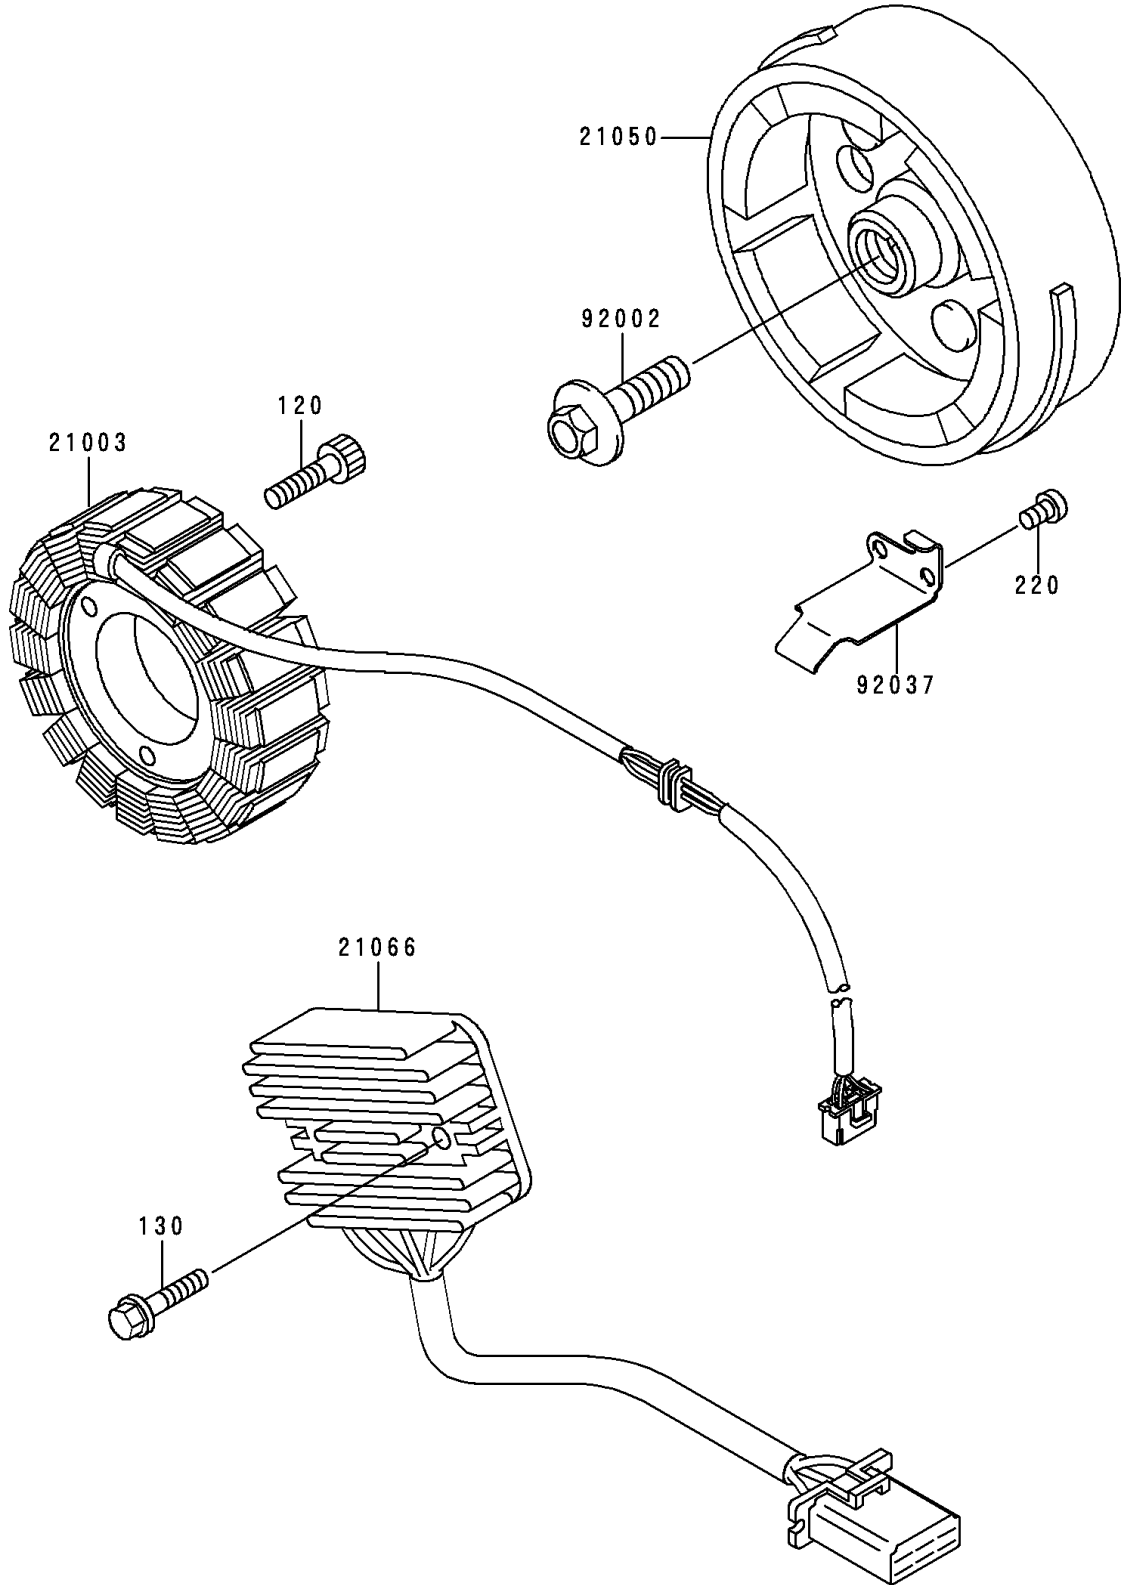

1994 Ninja® 500 PARTS DIAGRAM

Generator

E1810

1994 Ninja® 500 PARTS LIST

Generator

ITEM NAME	PART NUMBER	QUANTITY
BOLT-SOCKET,6X25 (Ref # 120)	120P0625	3
BOLT-FLANGED,6X25 (Ref # 130)	130B0625	2
SCREW-PAN-CROS (Ref # 220)	220B0510	2
STATOR (Ref # 21003)	21003-1123	1
FLYWHEEL (Ref # 21050)	21050-1162	1
REGULATOR-VOLTAGE (Ref # 21066)	21066-1030	1
BOLT,FLANGED,10X36 (Ref # 92002)	92002-1457	1
CLAMP,GENERATOR LEAD (Ref # 92037)	92037-1630	1