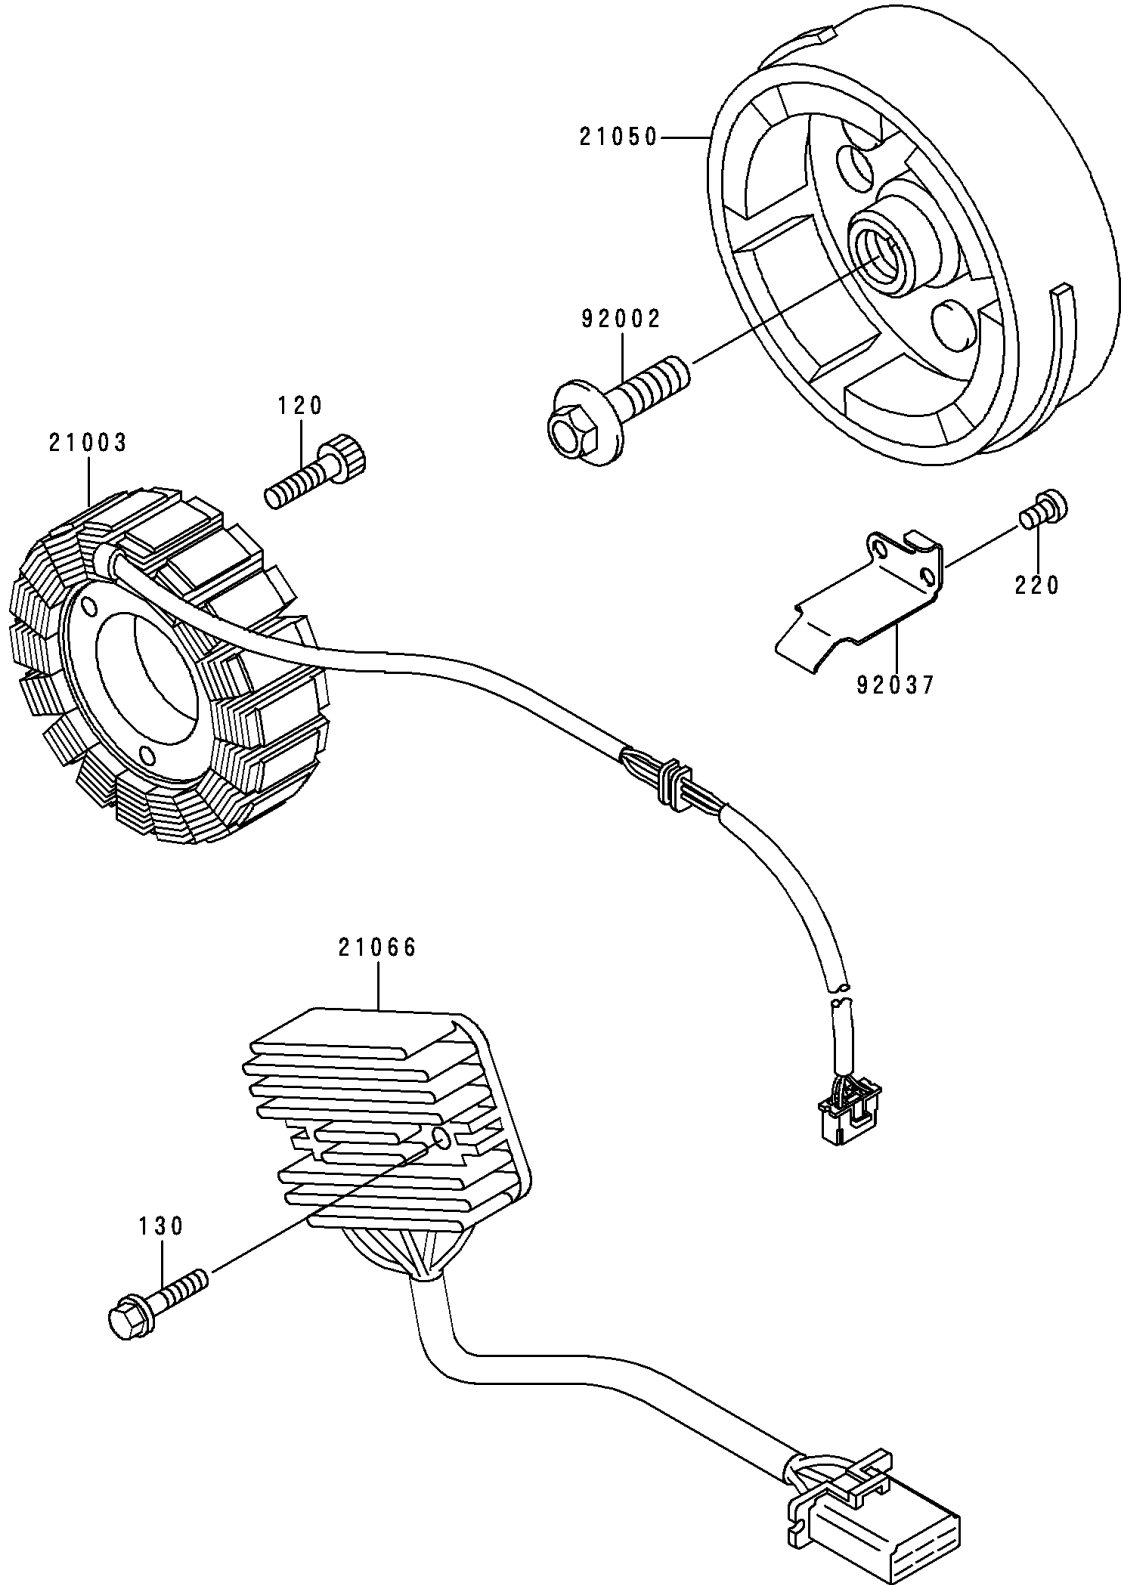

1995 Ninja® 500 PARTS DIAGRAM

Generator

E1810

1995 Ninja® 500 PARTS LIST

Generator

ITEM NAME	PART NUMBER	QUANTITY
BOLT-SOCKET,6X25 (Ref # 120)	120P0625	3
BOLT-FLANGED,6X25 (Ref # 130)	130B0625	2
SCREW-PAN-CROS (Ref # 220)	220B0510	2
STATOR (Ref # 21003)	21003-1123	1
FLYWHEEL (Ref # 21050)	21050-1162	1
REGULATOR-VOLTAGE (Ref # 21066)	21066-1030	1
BOLT,FLANGED,10X36 (Ref # 92002)	92002-1457	1
CLAMP,GENERATOR LEAD (Ref # 92037)	92037-1630	1