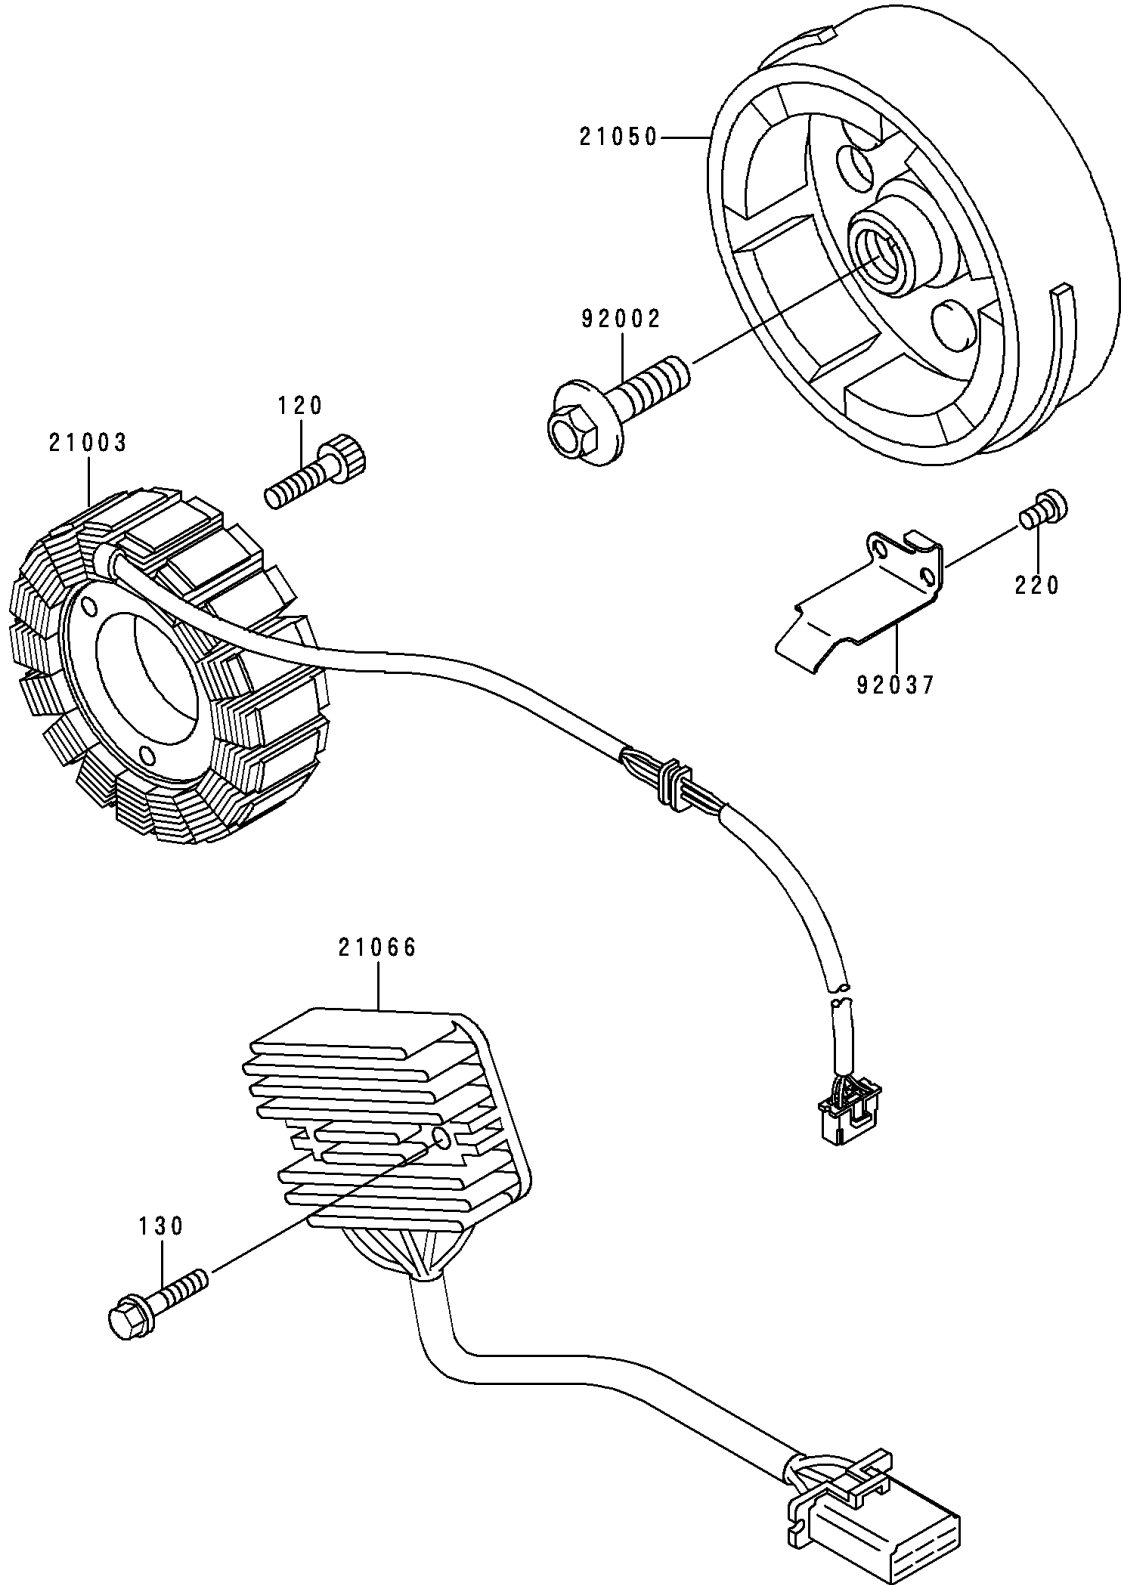

# 1996 Ninja® 500 PARTS DIAGRAM

Generator

E1810

# 1996 Ninja® 500 PARTS LIST

## Generator

ITEM NAME	PART NUMBER	QUANTITY
BOLT-SOCKET,6X25 (Ref # 120)	120P0625	3
BOLT-FLANGED,6X25 (Ref # 130)	130B0625	2
SCREW-PAN-CROS (Ref # 220)	220B0510	2
STATOR (Ref # 21003)	21003-1123	1
FLYWHEEL (Ref # 21050)	21050-1162	1
REGULATOR-VOLTAGE (Ref # 21066)	21066-1030	1
BOLT,FLANGED,10X36 (Ref # 92002)	92002-1457	1
CLAMP,GENERATOR LEAD (Ref # 92037)	92037-1630	1