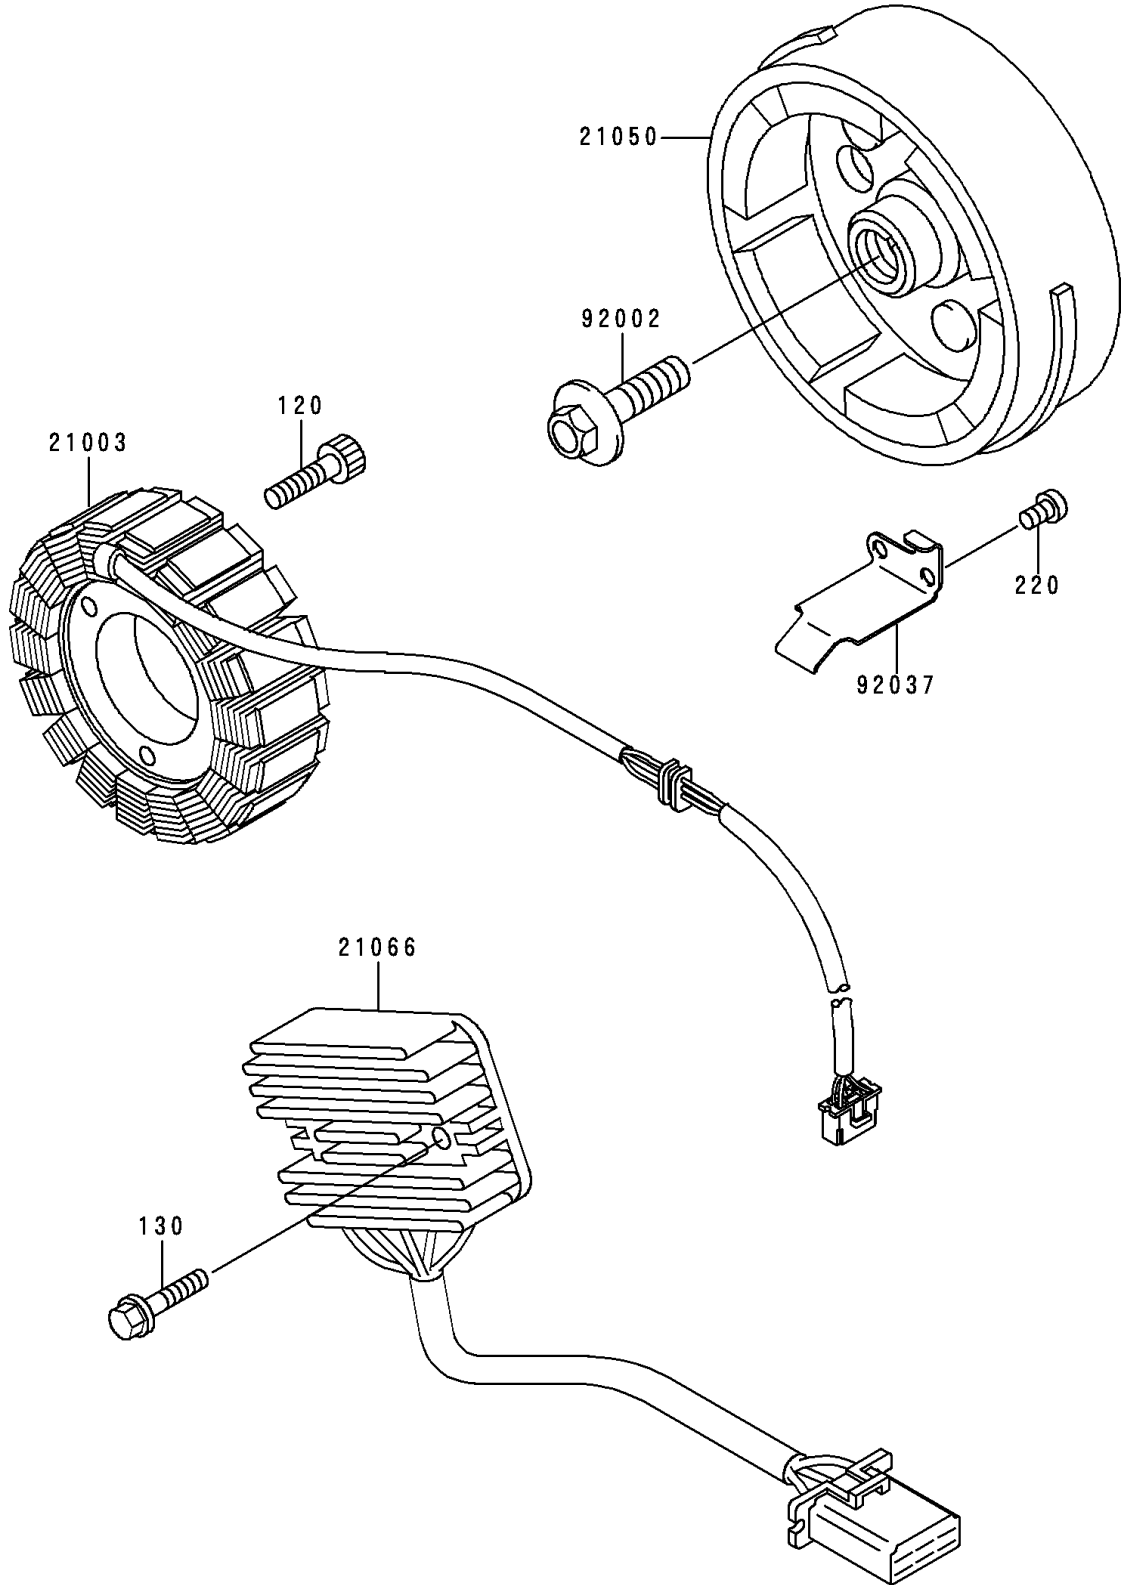

1997 Ninja® 500R PARTS DIAGRAM

Generator

E1810

1997 Ninja® 500R PARTS LIST

Generator

ITEM NAME	PART NUMBER	QUANTITY
BOLT-SOCKET,6X25 (Ref # 120)	120P0625	3
BOLT-FLANGED,6X25 (Ref # 130)	130B0625	2
SCREW-PAN-CROS (Ref # 220)	220B0510	2
STATOR (Ref # 21003)	21003-1123	1
FLYWHEEL (Ref # 21050)	21050-1162	1
REGULATOR-VOLTAGE (Ref # 21066)	21066-1030	1
BOLT,FLANGED,10X36 (Ref # 92002)	92002-1457	1
CLAMP,GENERATOR LEAD (Ref # 92037)	92037-1630	1