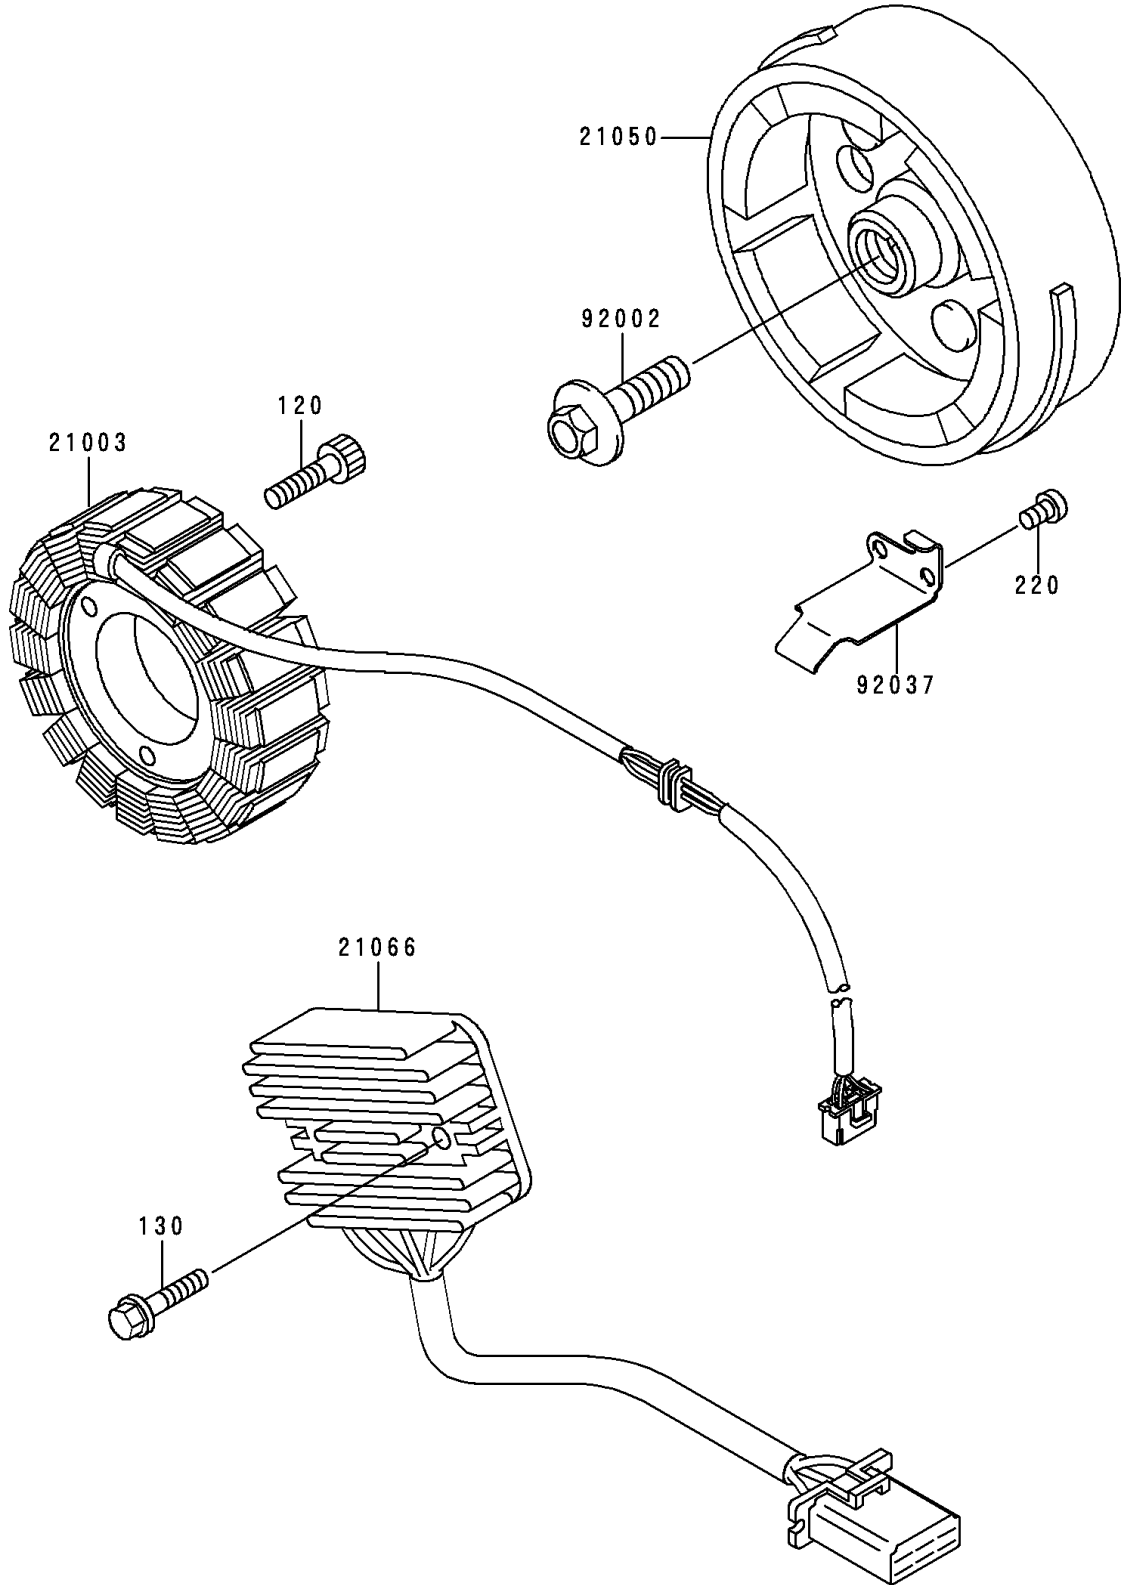

# 1998 Ninja® 500R PARTS DIAGRAM

Generator

E1810

# 1998 Ninja® 500R PARTS LIST

## Generator

ITEM NAME	PART NUMBER	QUANTITY
BOLT-SOCKET,6X25 (Ref # 120)	120P0625	3
BOLT-FLANGED,6X25 (Ref # 130)	130B0625	2
SCREW-PAN-CROS (Ref # 220)	220B0510	2
STATOR (Ref # 21003)	21003-1123	1
FLYWHEEL (Ref # 21050)	21050-1162	1
REGULATOR-VOLTAGE (Ref # 21066)	21066-1030	1
BOLT,FLANGED,10X36 (Ref # 92002)	92002-1457	1
CLAMP,GENERATOR LEAD (Ref # 92037)	92037-1630	1