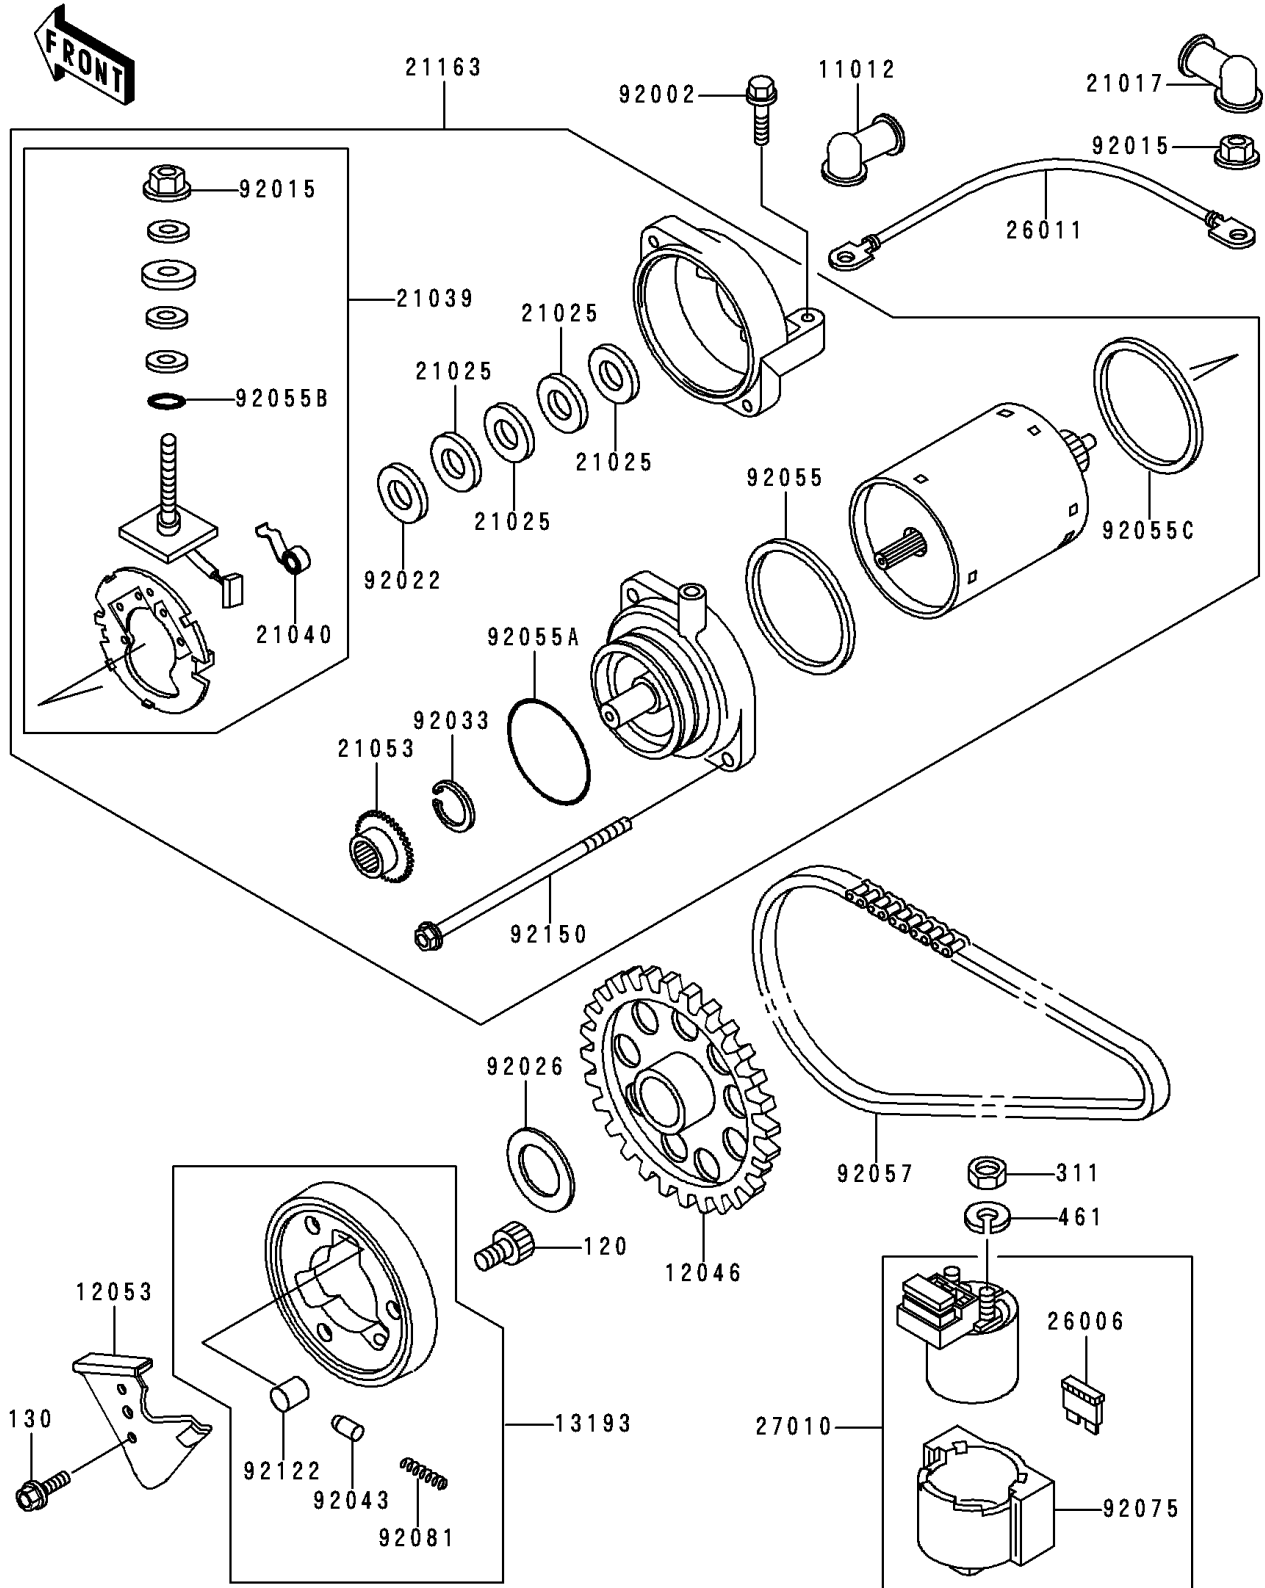

# 1995 Ninja® 500 PARTS DIAGRAM

Starter Motor

E1840

# 1995 Ninja® 500 PARTS LIST

## Starter Motor

ITEM NAME	PART NUMBER	QUANTITY
BOLT-SOCKET (Ref # 120)	120P0816	3
BOLT-FLANGED,6X20 (Ref # 130)	130G0620	2
NUT-HEX,6MM (Ref # 311)	311B0600	2
WASHER-SPRING,6MM (Ref # 461)	461F0600	2
CAP,TERMINAL (Ref # 11012)	11012-1354	1
SPROCKET,ONEWAY CLUTCH,46T (Ref # 12046)	12046-1072	1
GUIDE-CHAIN (Ref # 12053)	12053-1214	1
CLUTCH-ASSY-ONEWAY (Ref # 13193)	13193-1060	1
GROMMET,STARTER TERMINAL (Ref # 21017)	21017-017	1
WASHER,9.1X18X0.2 (Ref # 21025)	21025-011	4
BRUSH,CARBON (Ref # 21039)	21039-1062	1
SPRING-BRUSH (Ref # 21040)	21040-1057	2
SPROCKET-ASSY (Ref # 21053)	21053-1057	1
STARTER-ELECTRIC (Ref # 21163)	21163-1163	1
FUSE,30A-G (Ref # 26006)	26006-1006	1
WIRE-LEAD,STARTER MOTOR (Ref # 26011)	26011-1650	1
SWITCH,MAGNETIC (Ref # 27010)	27010-1213	1
BOLT,6X25 (Ref # 92002)	92002-1086	2
NUT,STARTER MOTOR (Ref # 92015)	92015-1476	2
WASHER,9.1X18X0.8 (Ref # 92022)	92022-1132	1
SPACER,25.2X40X1.0 (Ref # 92026)	92026-1285	1
RING-SNAP,17MM (Ref # 92033)	92033-034	1
PIN (Ref # 92043)	92043-087	3
RING-O,64MM (Ref # 92055)	92055-1086	1
RING-O,42.8MM (Ref # 92055A)	92055-1313	1
RING-O,4.5X2.0 (Ref # 92055B)	92055-1370	1
RING-O,STARTER MOTOR (Ref # 92055C)	92055-1381	1
CHAIN,STARTER,BF05MX64L (Ref # 92057)	92057-1197	1
DAMPER,MAGNETIC SWITCH (Ref # 92075)	92075-1863	1

## Starter Motor

ITEM NAME	PART NUMBER	QUANTITY
SPRING (Ref # 92081)	92081-110	3
ROLLER,15X13 (Ref # 92122)	92122-004	3
BOLT,STARTER MOTOR (Ref # 92150)	92150-1138	2