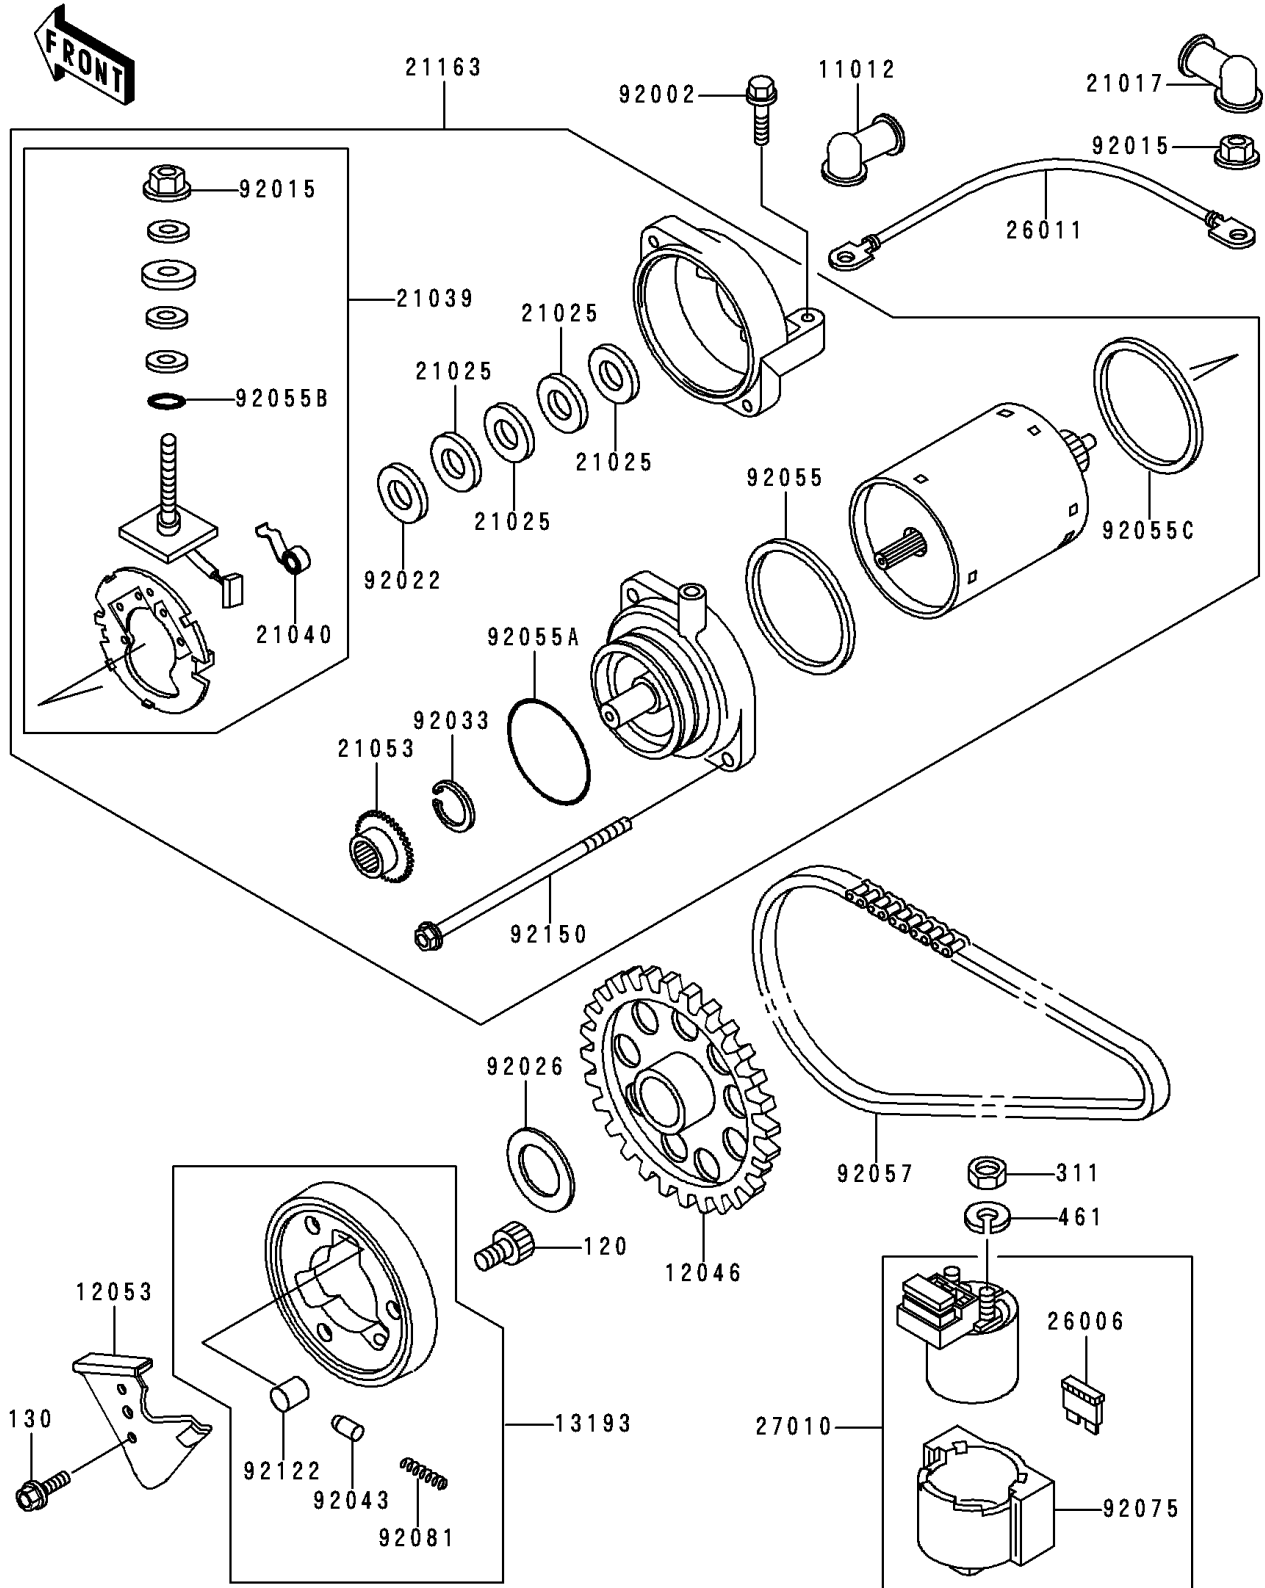

# 1995 Ninja® 500 PARTS DIAGRAM

## Starter Motor

E1840

## Starter Motor

ITEM NAME	PART NUMBER	QUANTITY
BOLT-SOCKET (Ref # 120)	120P0816	3
BOLT-FLANGED,6X20 (Ref # 130)	130G0620	2
NUT-HEX,6MM (Ref # 311)	311B0600	2
WASHER-SPRING,6MM (Ref # 461)	461F0600	2
CAP,TERMINAL (Ref # 11012)	11012-1354	1
SPROCKET,ONEWAY CLUTCH,46T (Ref # 12046)	12046-1072	1
GUIDE-CHAIN (Ref # 12053)	12053-1214	1
CLUTCH-ASSY-ONEWAY (Ref # 13193)	13193-1060	1
GROMMET,STARTER TERMINAL (Ref # 21017)	21017-017	1
WASHER,9.1X18X0.2 (Ref # 21025)	21025-011	4
BRUSH,CARBON (Ref # 21039)	21039-1062	1
SPRING-BRUSH (Ref # 21040)	21040-1057	2
SPROCKET-ASSY (Ref # 21053)	21053-1057	1
STARTER-ELECTRIC (Ref # 21163)	21163-1163	1
FUSE,30A-G (Ref # 26006)	26006-1006	1
WIRE-LEAD,STARTER MOTOR (Ref # 26011)	26011-1650	1
SWITCH,MAGNETIC (Ref # 27010)	27010-1213	1
BOLT,6X25 (Ref # 92002)	92002-1086	2
NUT,STARTER MOTOR (Ref # 92015)	92015-1476	2
WASHER,9.1X18X0.8 (Ref # 92022)	92022-1132	1
SPACER,25.2X40X1.0 (Ref # 92026)	92026-1285	1
RING-SNAP,17MM (Ref # 92033)	92033-034	1
PIN (Ref # 92043)	92043-087	3
RING-O,64MM (Ref # 92055)	92055-1086	1
RING-O,42.8MM (Ref # 92055A)	92055-1313	1
RING-O,4.5X2.0 (Ref # 92055B)	92055-1370	1
RING-O,STARTER MOTOR (Ref # 92055C)	92055-1381	1
CHAIN,STARTER,BF05MX64L (Ref # 92057)	92057-1197	1
DAMPER,MAGNETIC SWITCH (Ref # 92075)	92075-1863	1

## Starter Motor

ITEM NAME	PART NUMBER	QUANTITY
SPRING (Ref # 92081)	92081-110	3
ROLLER,15X13 (Ref # 92122)	92122-004	3
BOLT,STARTER MOTOR (Ref # 92150)	92150-1138	2