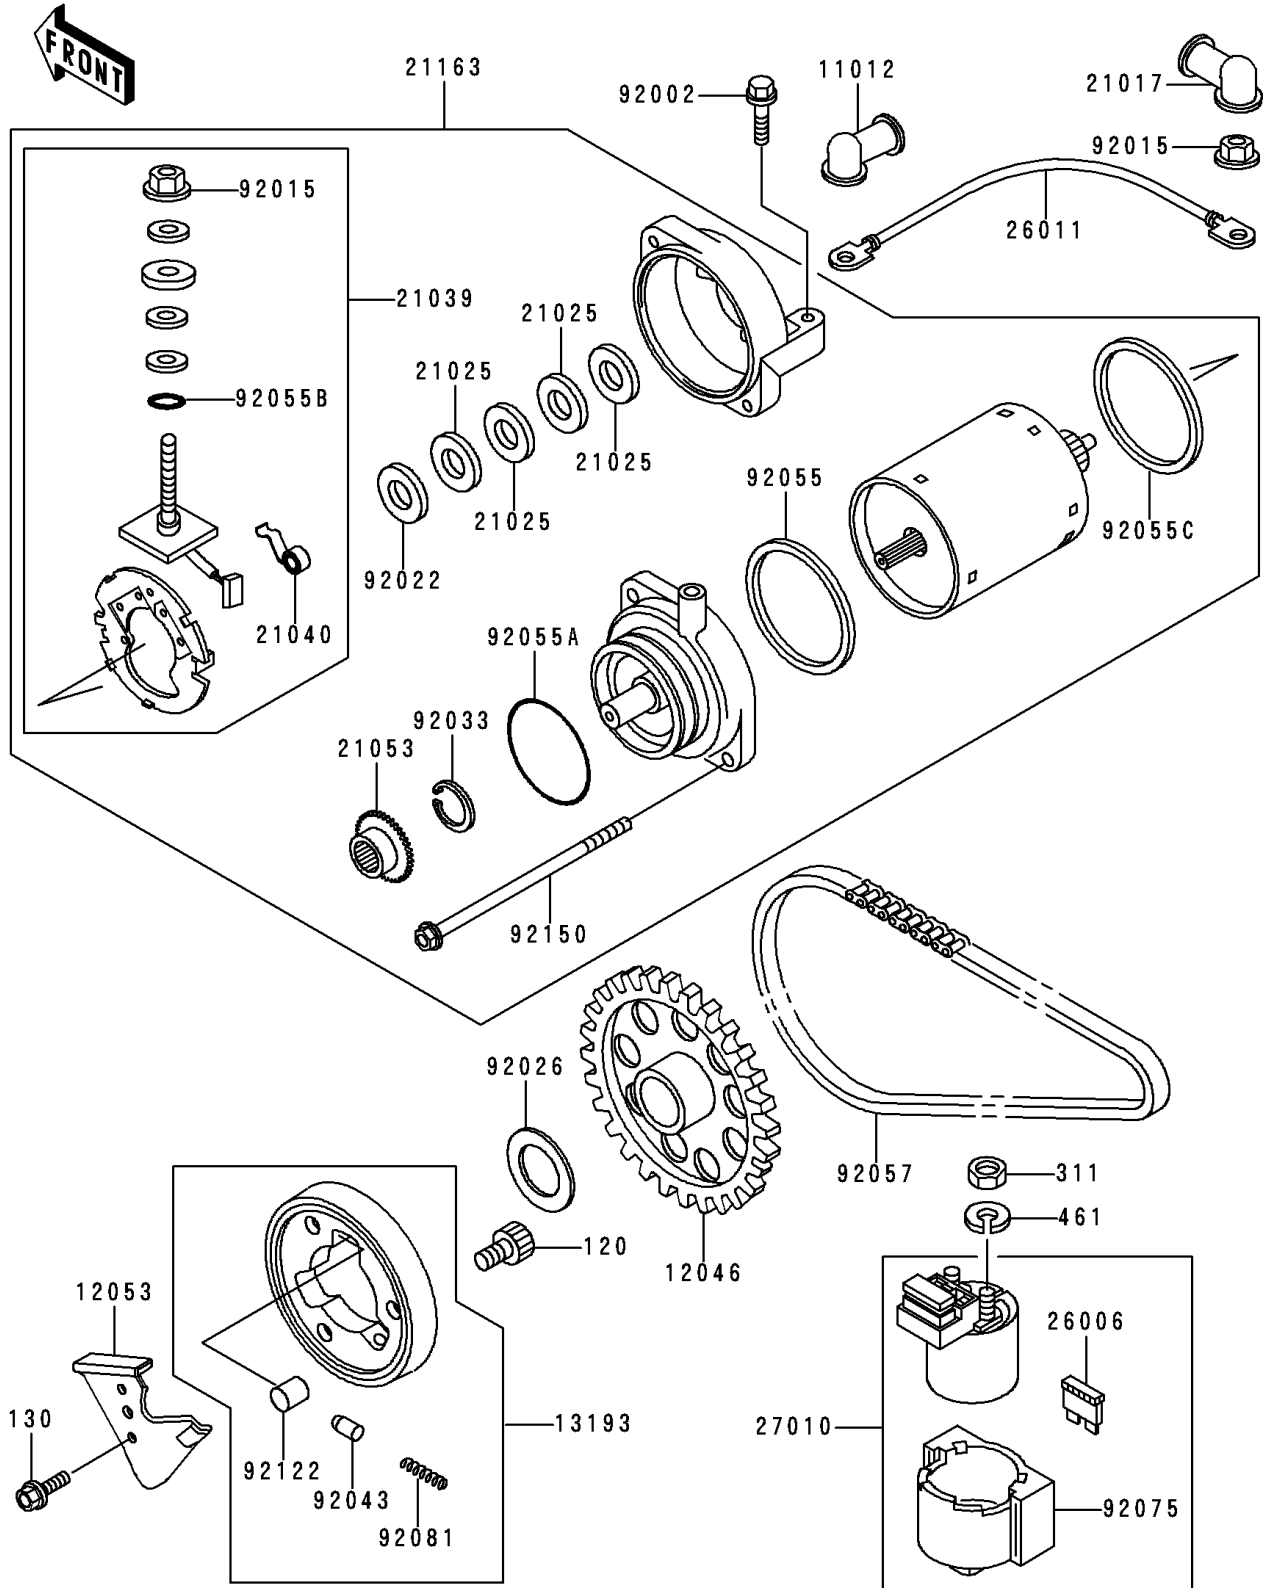

1996 Ninja® 500 PARTS DIAGRAM

Starter Motor

E1840

1996 Ninja® 500 PARTS LIST

Starter Motor

ITEM NAME	PART NUMBER	QUANTITY
BOLT-SOCKET (Ref # 120)	120P0816	3
BOLT-FLANGED,6X20 (Ref # 130)	130G0620	2
NUT-HEX,6MM (Ref # 311)	311B0600	2
WASHER-SPRING,6MM (Ref # 461)	461F0600	2
CAP,TERMINAL (Ref # 11012)	11012-1354	1
SPROCKET,ONEWAY CLUTCH,46T (Ref # 12046)	12046-1072	1
GUIDE-CHAIN (Ref # 12053)	12053-1214	1
CLUTCH-ASSY-ONEWAY (Ref # 13193)	13193-1060	1
GROMMET,STARTER TERMINAL (Ref # 21017)	21017-017	1
WASHER,9.1X18X0.2 (Ref # 21025)	21025-011	4
BRUSH,CARBON (Ref # 21039)	21039-1062	1
SPRING-BRUSH (Ref # 21040)	21040-1057	2
SPROCKET-ASSY (Ref # 21053)	21053-1057	1
STARTER-ELECTRIC (Ref # 21163)	21163-1163	1
FUSE,30A-G (Ref # 26006)	26006-1006	1
WIRE-LEAD,STARTER MOTOR (Ref # 26011)	26011-1650	1
SWITCH,MAGNETIC (Ref # 27010)	27010-1213	1
BOLT,6X25 (Ref # 92002)	92002-1086	2
NUT,STARTER MOTOR (Ref # 92015)	92015-1476	2
WASHER,9.1X18X0.8 (Ref # 92022)	92022-1132	1
SPACER,25.2X40X1.0 (Ref # 92026)	92026-1285	1
RING-SNAP,17MM (Ref # 92033)	92033-034	1
PIN (Ref # 92043)	92043-087	3
RING-O,64MM (Ref # 92055)	92055-1086	1
RING-O,42.8MM (Ref # 92055A)	92055-1313	1
RING-O,4.5X2.0 (Ref # 92055B)	92055-1370	1
RING-O,STARTER MOTOR (Ref # 92055C)	92055-1381	1
CHAIN,STARTER,BF05MX64L (Ref # 92057)	92057-1197	1
DAMPER,MAGNETIC SWITCH (Ref # 92075)	92075-1863	1

1996 Ninja® 500 PARTS LIST

Starter Motor

ITEM NAME	PART NUMBER	QUANTITY
SPRING (Ref # 92081)	92081-110	3
ROLLER,15X13 (Ref # 92122)	92122-004	3
BOLT,STARTER MOTOR (Ref # 92150)	92150-1138	2