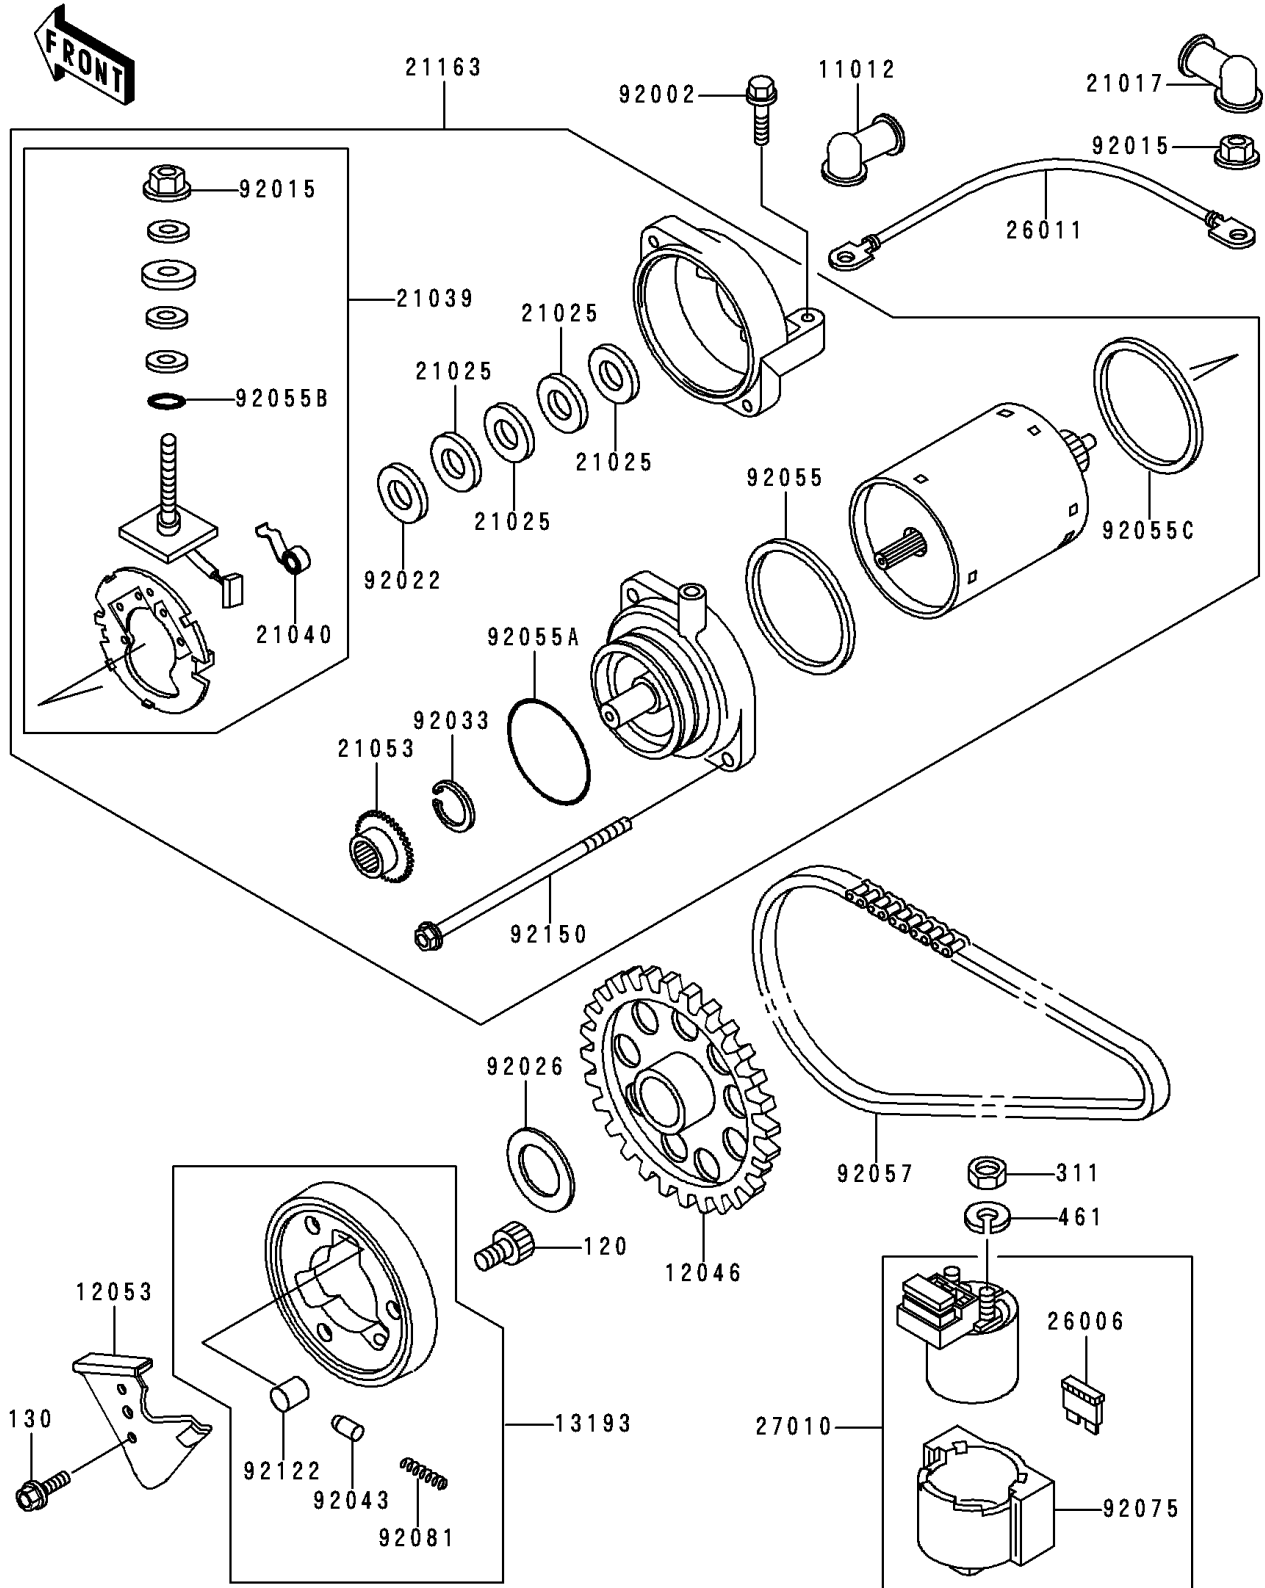

1997 Ninja® 500R PARTS DIAGRAM

Starter Motor

E1840

1997 Ninja® 500R PARTS LIST

Starter Motor

ITEM NAME	PART NUMBER	QUANTITY
BOLT-SOCKET (Ref # 120)	120P0816	3
BOLT-FLANGED,6X20 (Ref # 130)	130G0620	2
NUT-HEX,6MM (Ref # 311)	311B0600	2
WASHER-SPRING,6MM (Ref # 461)	461F0600	2
CAP,TERMINAL (Ref # 11012)	11012-1354	1
SPROCKET,ONEWAY CLUTCH,46T (Ref # 12046)	12046-1072	1
GUIDE-CHAIN (Ref # 12053)	12053-1214	1
CLUTCH-ASSY-ONEWAY (Ref # 13193)	13193-1060	1
GROMMET,STARTER TERMINAL (Ref # 21017)	21017-017	1
WASHER,9.1X18X0.2 (Ref # 21025)	21025-011	4
BRUSH,CARBON (Ref # 21039)	21039-1062	1
SPRING-BRUSH (Ref # 21040)	21040-1057	2
SPROCKET-ASSY (Ref # 21053)	21053-1057	1
STARTER-ELECTRIC (Ref # 21163)	21163-1163	1
FUSE,30A-G (Ref # 26006)	26006-1006	1
WIRE-LEAD,STARTER MOTOR (Ref # 26011)	26011-1650	1
SWITCH,MAGNETIC (Ref # 27010)	27010-1213	1
BOLT,6X25 (Ref # 92002)	92002-1086	2
NUT,STARTER MOTOR (Ref # 92015)	92015-1476	2
WASHER,9.1X18X0.8 (Ref # 92022)	92022-1132	1
SPACER,25.2X40X1.0 (Ref # 92026)	92026-1285	1
RING-SNAP,17MM (Ref # 92033)	92033-034	1
PIN (Ref # 92043)	92043-087	3
RING-O,64MM (Ref # 92055)	92055-1086	1
RING-O,42.8MM (Ref # 92055A)	92055-1313	1
RING-O,4.5X2.0 (Ref # 92055B)	92055-1370	1
RING-O,STARTER MOTOR (Ref # 92055C)	92055-1381	1
CHAIN,STARTER,BF05MX64L (Ref # 92057)	92057-1197	1
DAMPER,MAGNETIC SWITCH (Ref # 92075)	92075-1863	1

1997 Ninja® 500R PARTS LIST

Starter Motor

ITEM NAME	PART NUMBER	QUANTITY
SPRING (Ref # 92081)	92081-110	3
ROLLER,15X13 (Ref # 92122)	92122-004	3
BOLT,STARTER MOTOR (Ref # 92150)	92150-1138	2