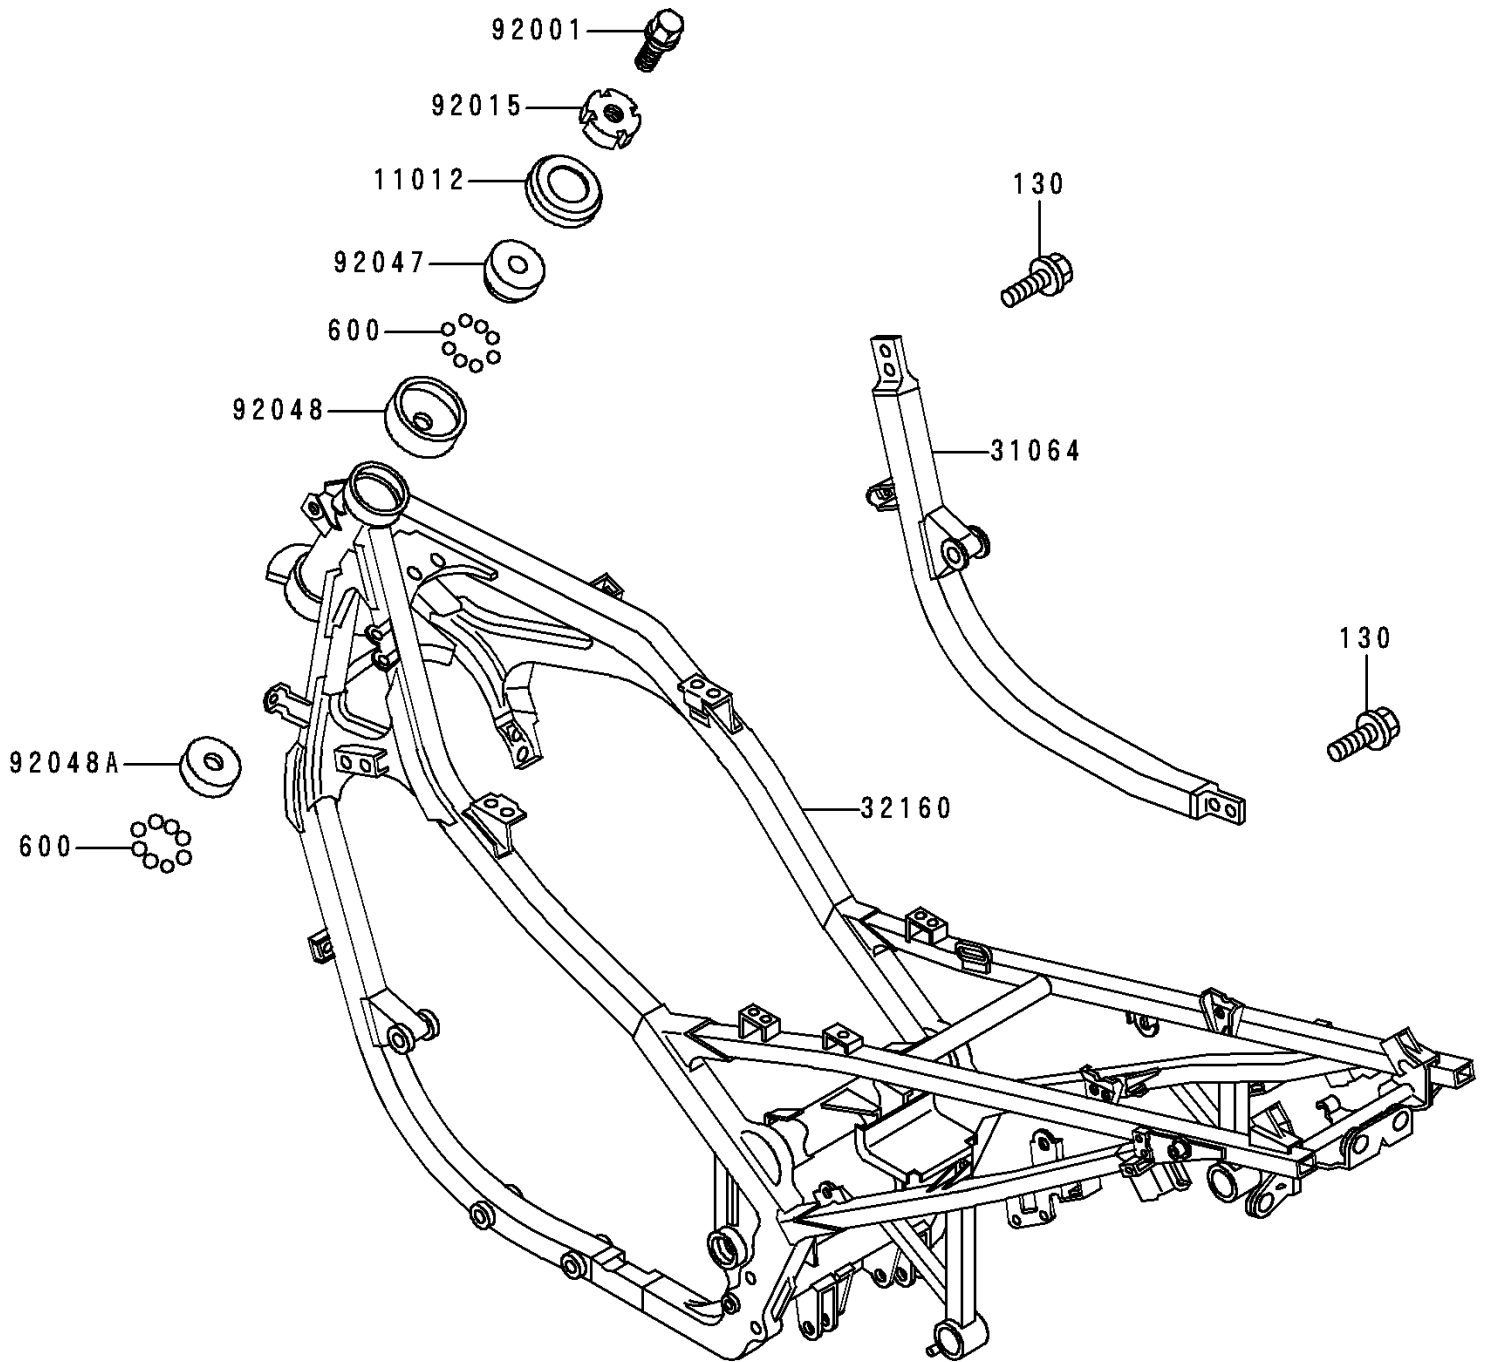

1995 Ninja® 500 PARTS DIAGRAM

Frame

F 2120

1995 Ninja® 500 PARTS LIST

Frame

ITEM NAME	PART NUMBER	QUANTITY
BOLT-FLANGED,10X20 (Ref # 130)	130J1020	4
BALL-STEEL,1/4" (Ref # 600)	600A0800	39
CAP,STEERING STEM (Ref # 11012)	11012-1898	1
PIPE-COMP,DOWNTUBE,RH,BLACK (Ref # 31064)	31064-1155-10	1
FRAME-COMP,BLACK (Ref # 32160)	32160-1324-10	1
BOLT,FLANGED,16X22 (Ref # 92001)	92001-1488	1
NUT,30MM,BLACK (Ref # 92015)	92015-1301	1
RACE,STEERING STEM BEARING (Ref # 92047)	92047-011	1
RACE,STEERING STEM BEARING (Ref # 92048)	92048-006	1
RACE,STEERING STEM BEARING (Ref # 92048A)	92048-008	1