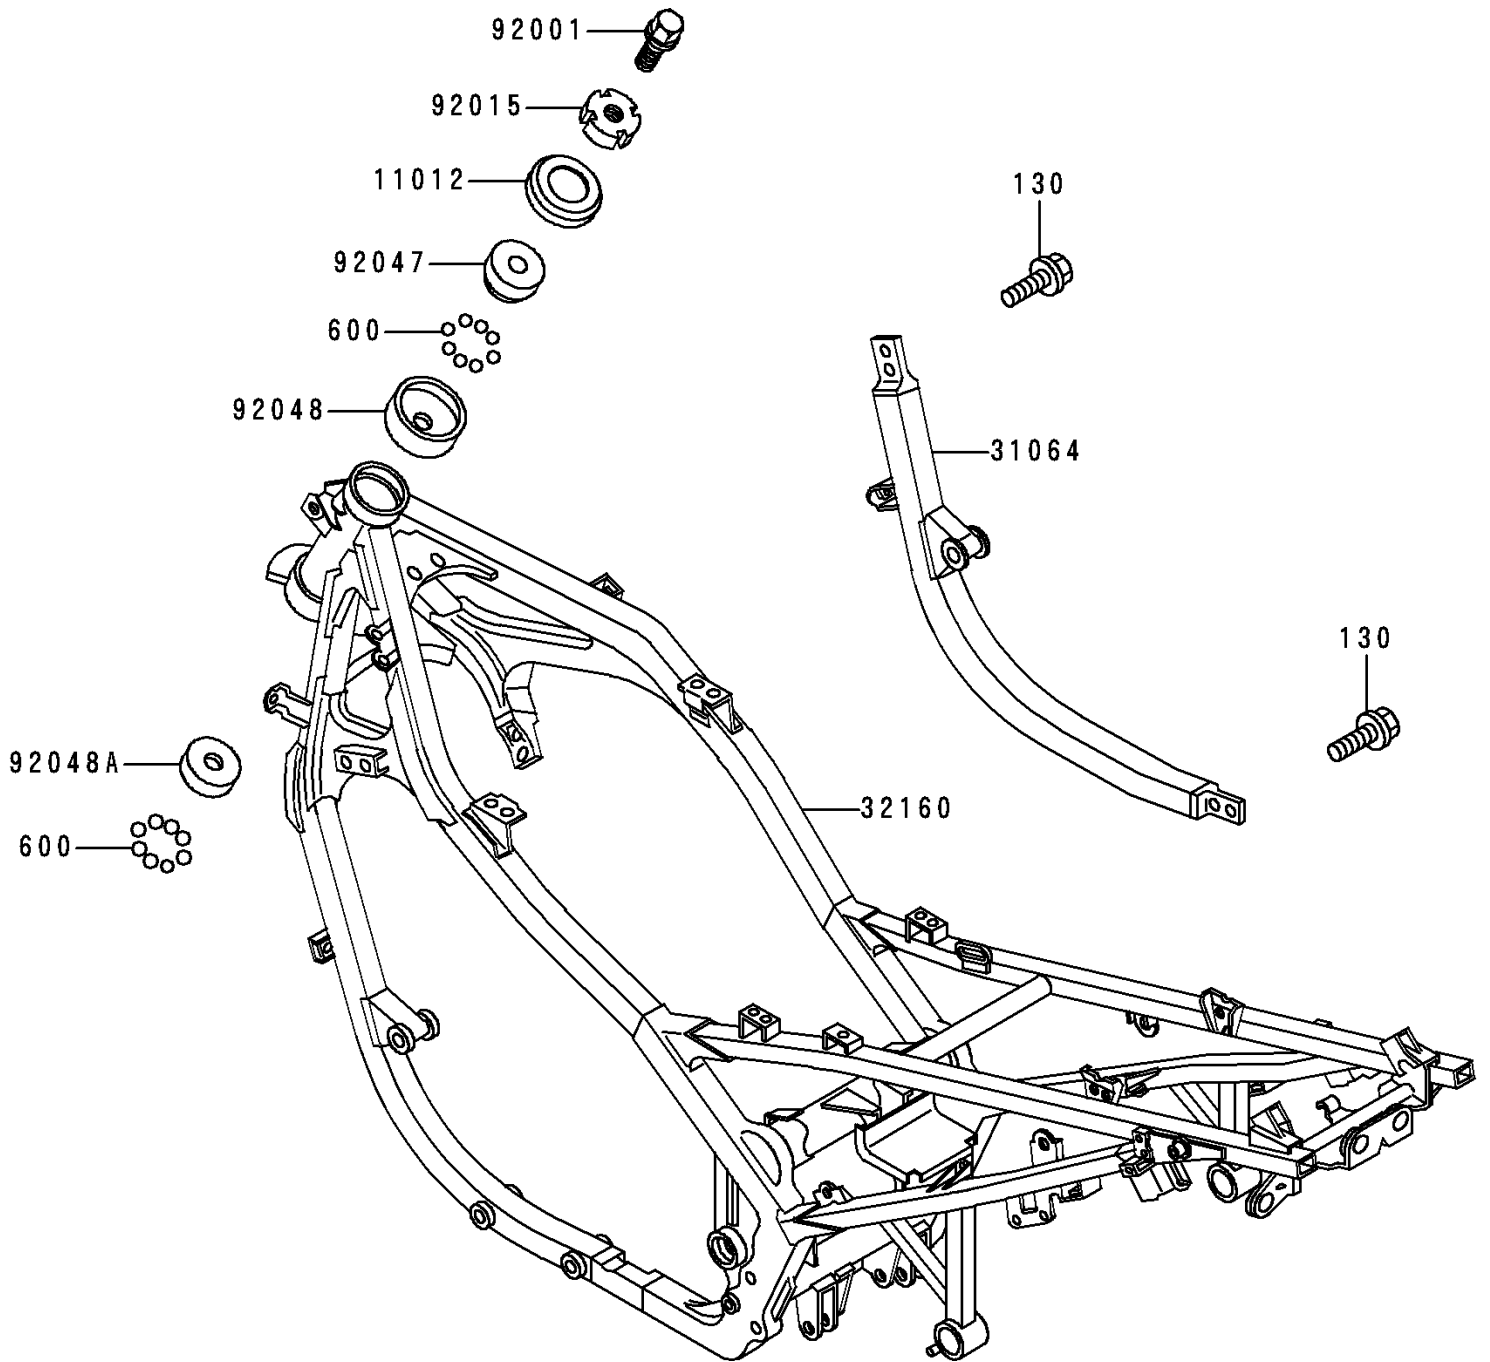

# 1996 Ninja® 500 PARTS DIAGRAM

Frame

F 2120

# 1996 Ninja® 500 PARTS LIST

## Frame

ITEM NAME	PART NUMBER	QUANTITY
BOLT-FLANGED,10X20 (Ref # 130)	130J1020	4
BALL-STEEL,1/4" (Ref # 600)	600A0800	39
CAP,STEERING STEM (Ref # 11012)	11012-1898	1
PIPE-COMP,DOWNTUBE,RH,BLACK (Ref # 31064)	31064-1155-10	1
FRAME-COMP,BLACK (Ref # 32160)	32160-1324-10	1
BOLT,FLANGED,16X22 (Ref # 92001)	92001-1488	1
NUT,30MM,BLACK (Ref # 92015)	92015-1301	1
RACE,STEERING STEM BEARING (Ref # 92047)	92047-011	1
RACE,STEERING STEM BEARING (Ref # 92048)	92048-006	1
RACE,STEERING STEM BEARING (Ref # 92048A)	92048-008	1