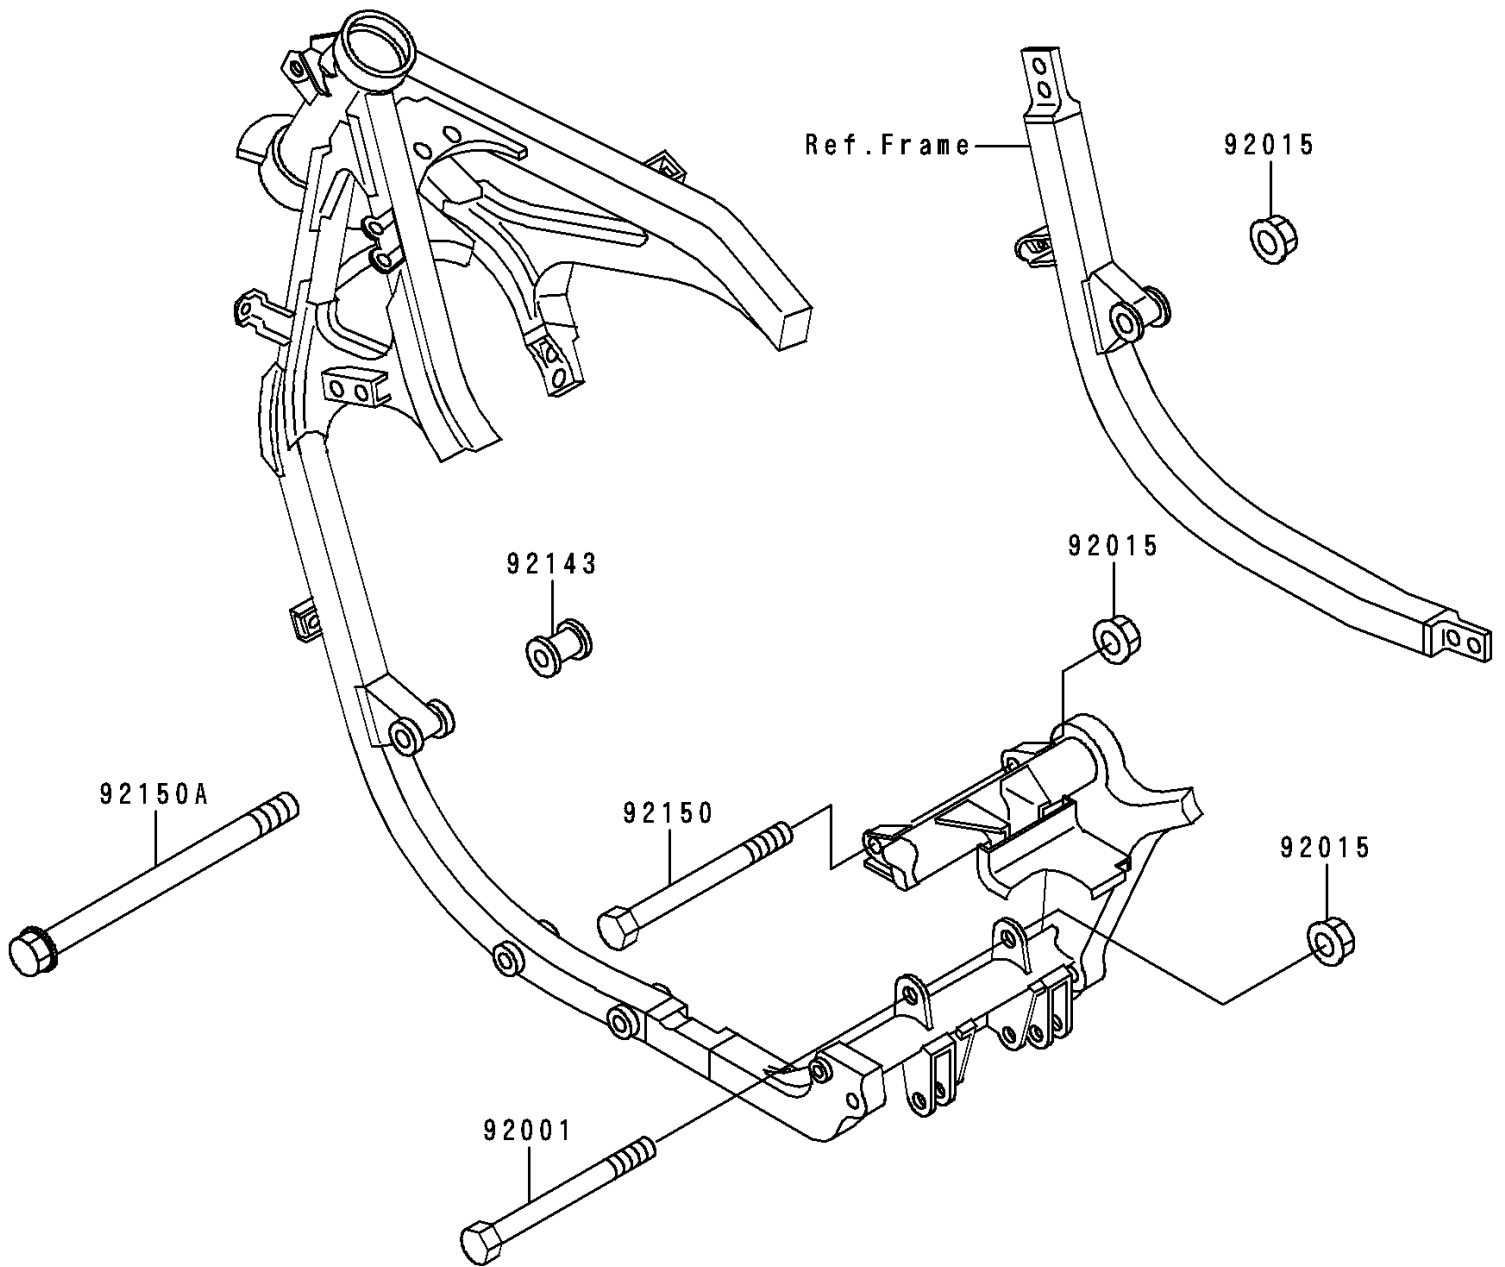

# 1994 Ninja® 500 PARTS DIAGRAM

Frame Fittings

F 2131

# 1994 Ninja® 500 PARTS LIST

## Frame Fittings

ITEM NAME	PART NUMBER	QUANTITY
BOLT,10X179 (Ref # 92001)	92001-1541	1
NUT,FLANGED,10MM (Ref # 92015)	92015-1180	3
COLLAR,L=34 (Ref # 92143)	92143-1276	1
BOLT,10X165 (Ref # 92150)	92150-1222	1
BOLT,FLANGED,10X295 (Ref # 92150A)	92150-1223	1