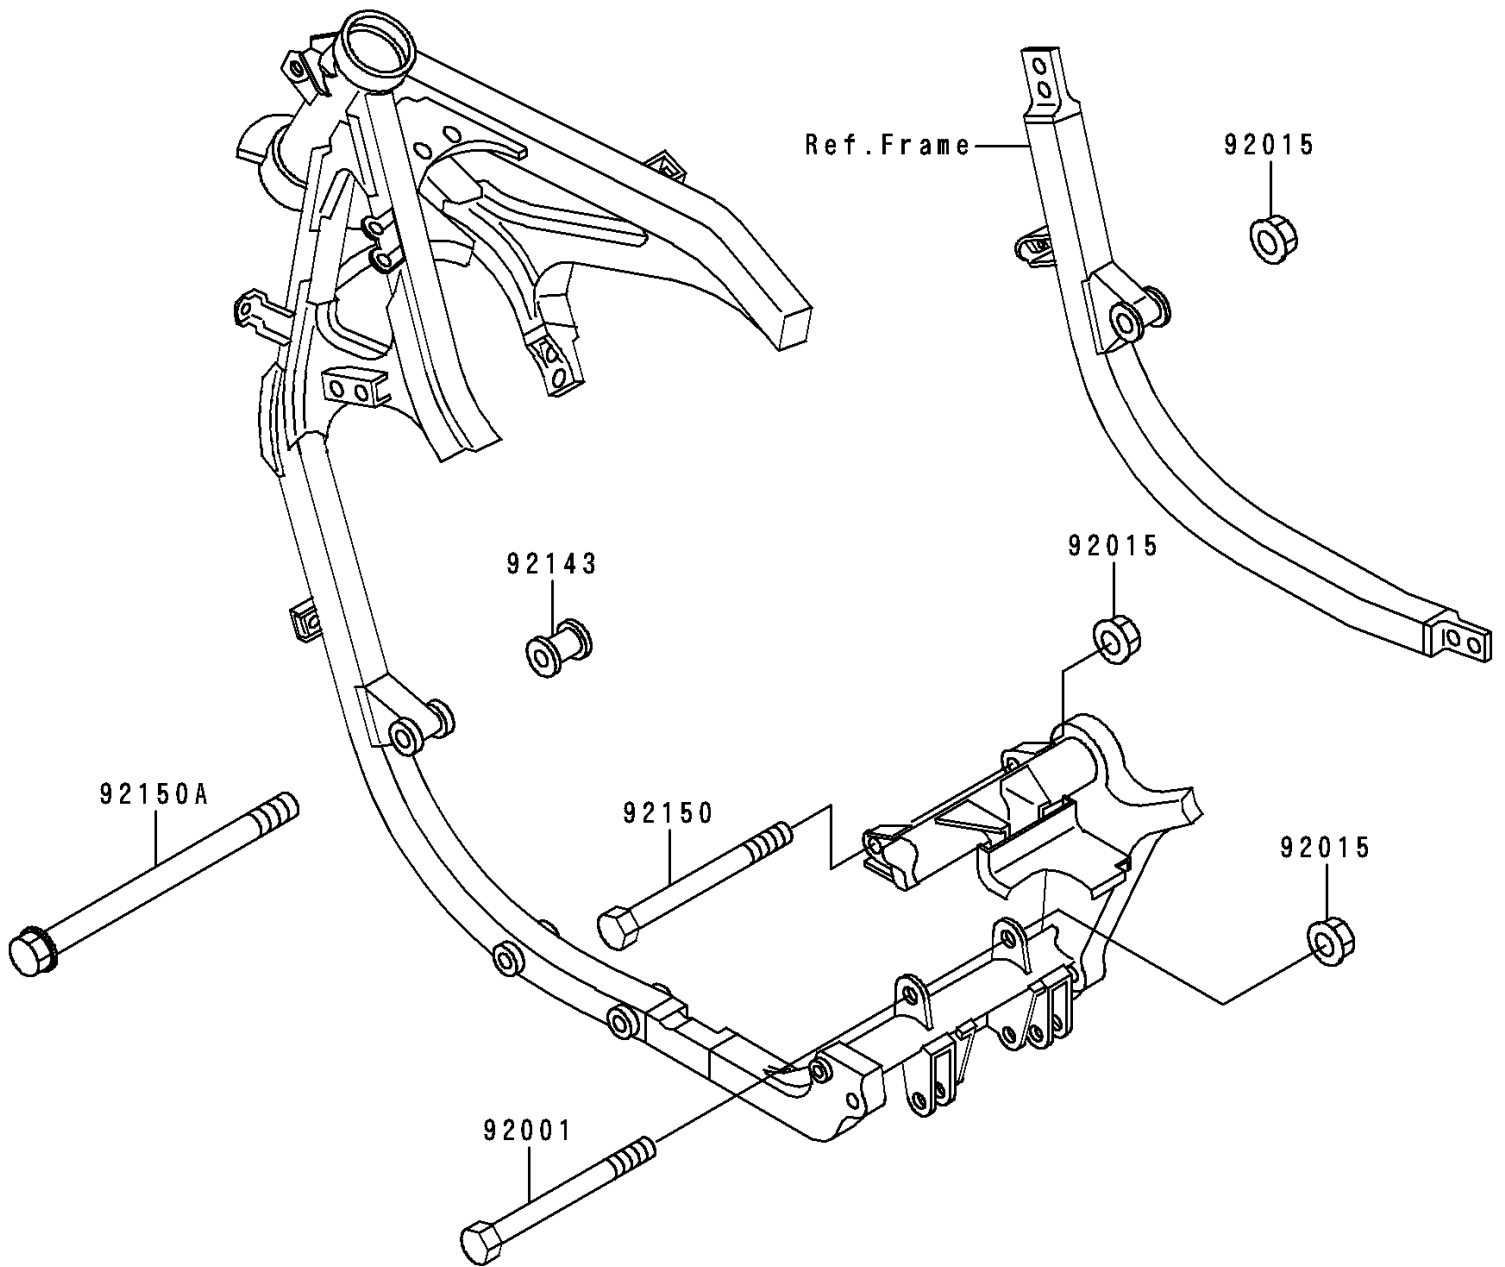

# 1994 Ninja<sup>®</sup> 500 PARTS DIAGRAM

Frame Fittings

F 2131

# 1994 Ninja® 500 PARTS LIST

## Frame Fittings

ITEM NAME	PART NUMBER	QUANTITY
BOLT,10X179 (Ref # 92001)	92001-1541	1
NUT,FLANGED,10MM (Ref # 92015)	92015-1180	3
COLLAR,L=34 (Ref # 92143)	92143-1276	1
BOLT,10X165 (Ref # 92150)	92150-1222	1
BOLT,FLANGED,10X295 (Ref # 92150A)	92150-1223	1