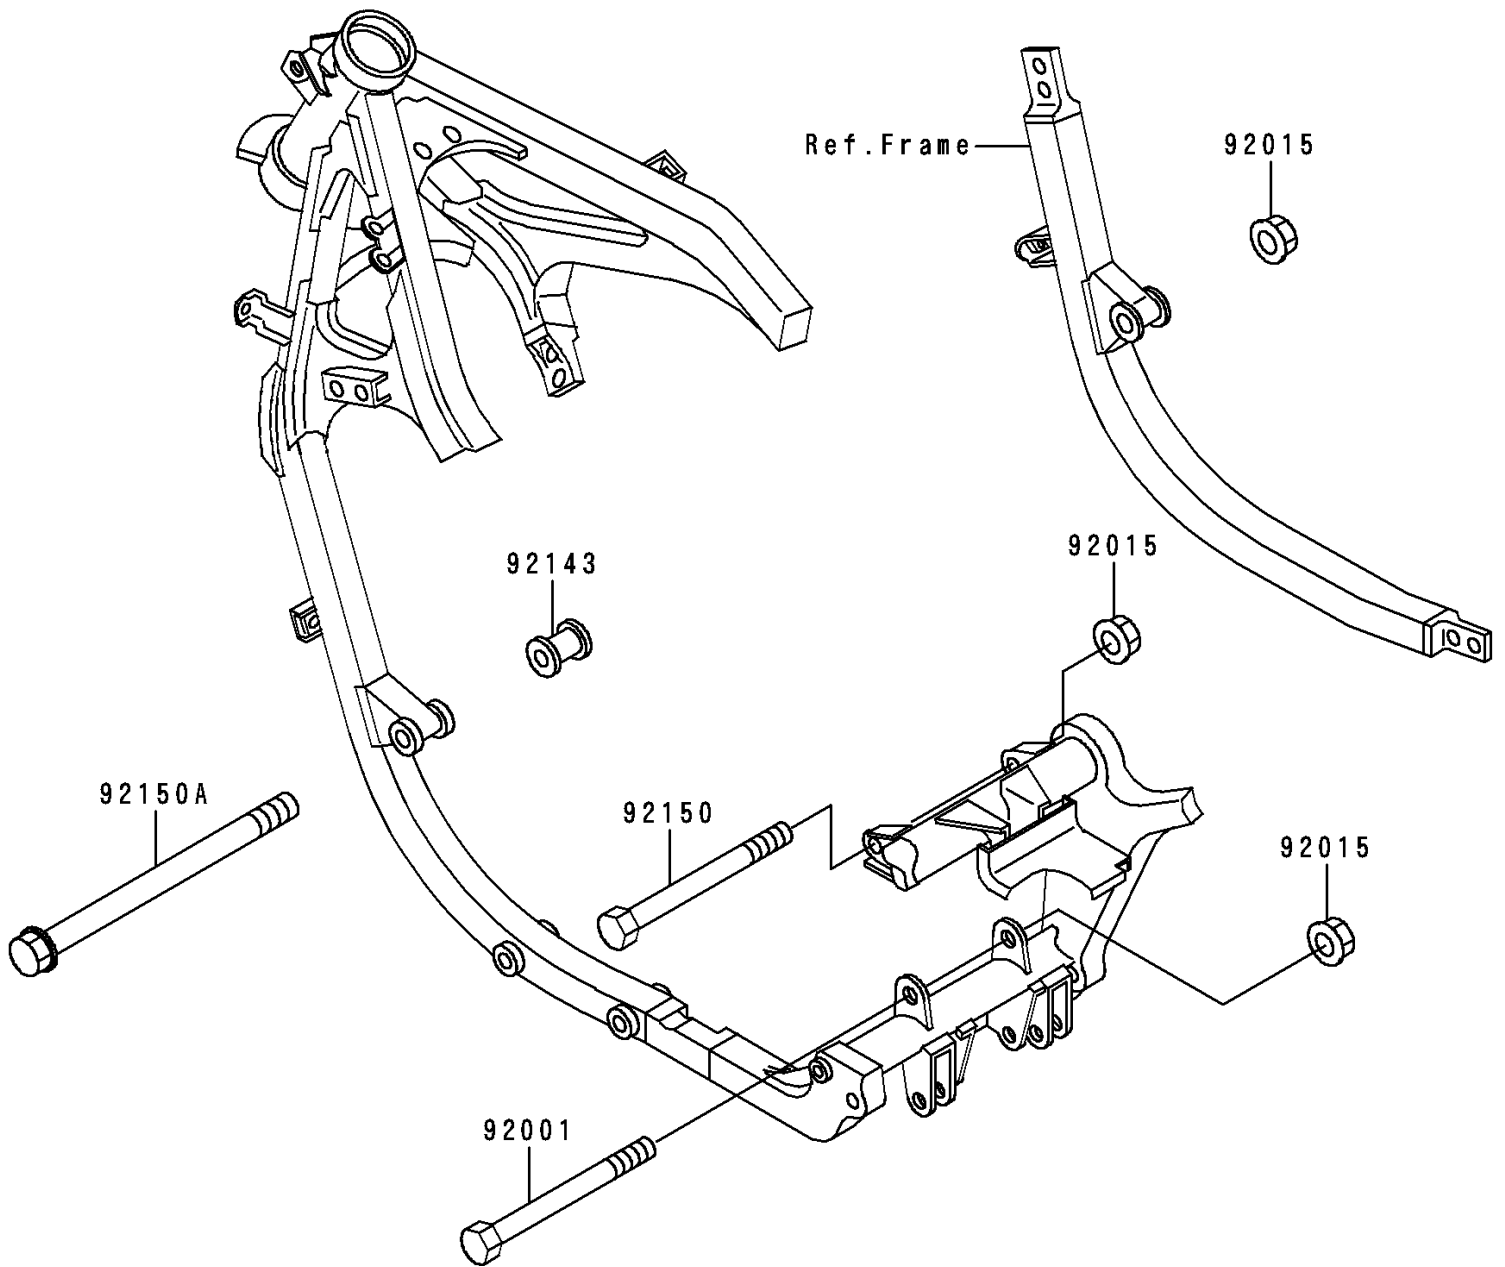

# 1995 Ninja® 500 PARTS DIAGRAM

Frame Fittings

F 2131

# 1995 Ninja® 500 PARTS LIST

## Frame Fittings

ITEM NAME	PART NUMBER	QUANTITY
BOLT,10X179 (Ref # 92001)	92001-1541	1
NUT,FLANGED,10MM (Ref # 92015)	92015-1180	3
COLLAR,L=34 (Ref # 92143)	92143-1276	1
BOLT,10X165 (Ref # 92150)	92150-1222	1
BOLT,FLANGED,10X295 (Ref # 92150A)	92150-1223	1