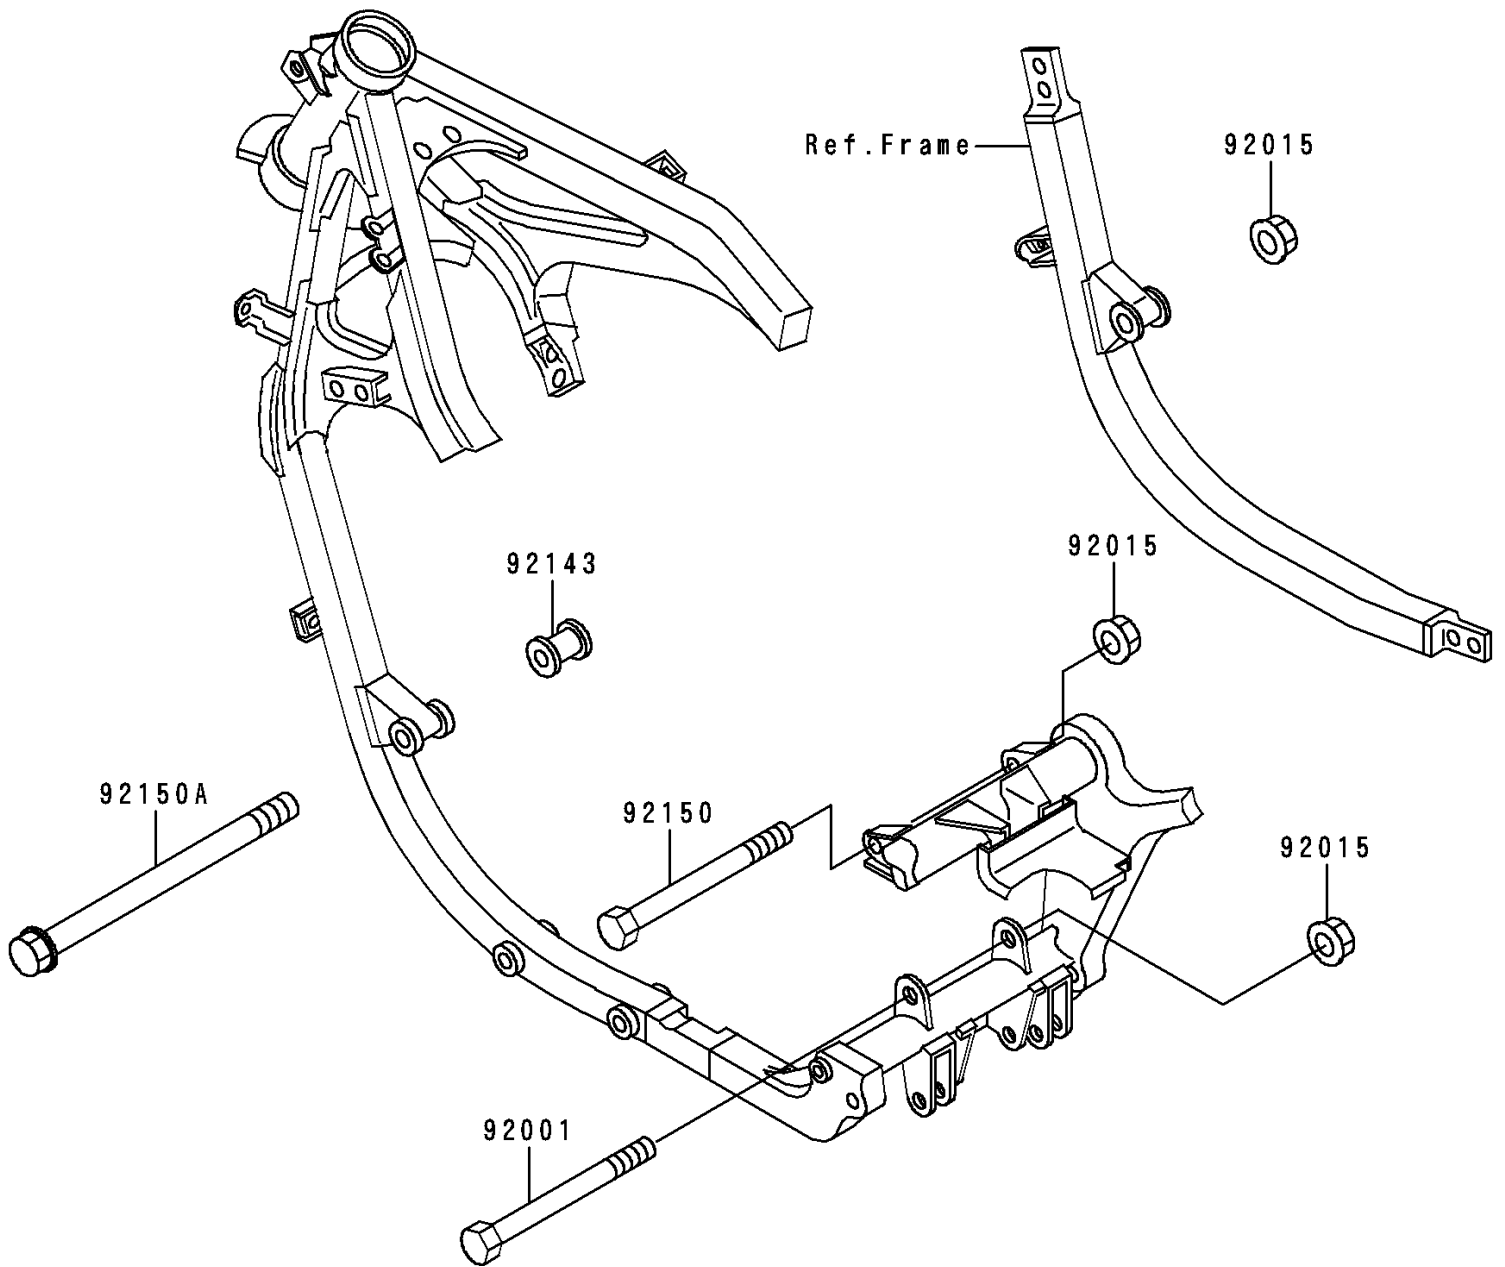

1996 Ninja® 500 PARTS DIAGRAM

Frame Fittings

F 2131

1996 Ninja® 500 PARTS LIST

Frame Fittings

ITEM NAME	PART NUMBER	QUANTITY
BOLT,10X179 (Ref # 92001)	92001-1541	1
NUT,FLANGED,10MM (Ref # 92015)	92015-1180	3
COLLAR,L=34 (Ref # 92143)	92143-1276	1
BOLT,10X165 (Ref # 92150)	92150-1222	1
BOLT,FLANGED,10X295 (Ref # 92150A)	92150-1223	1