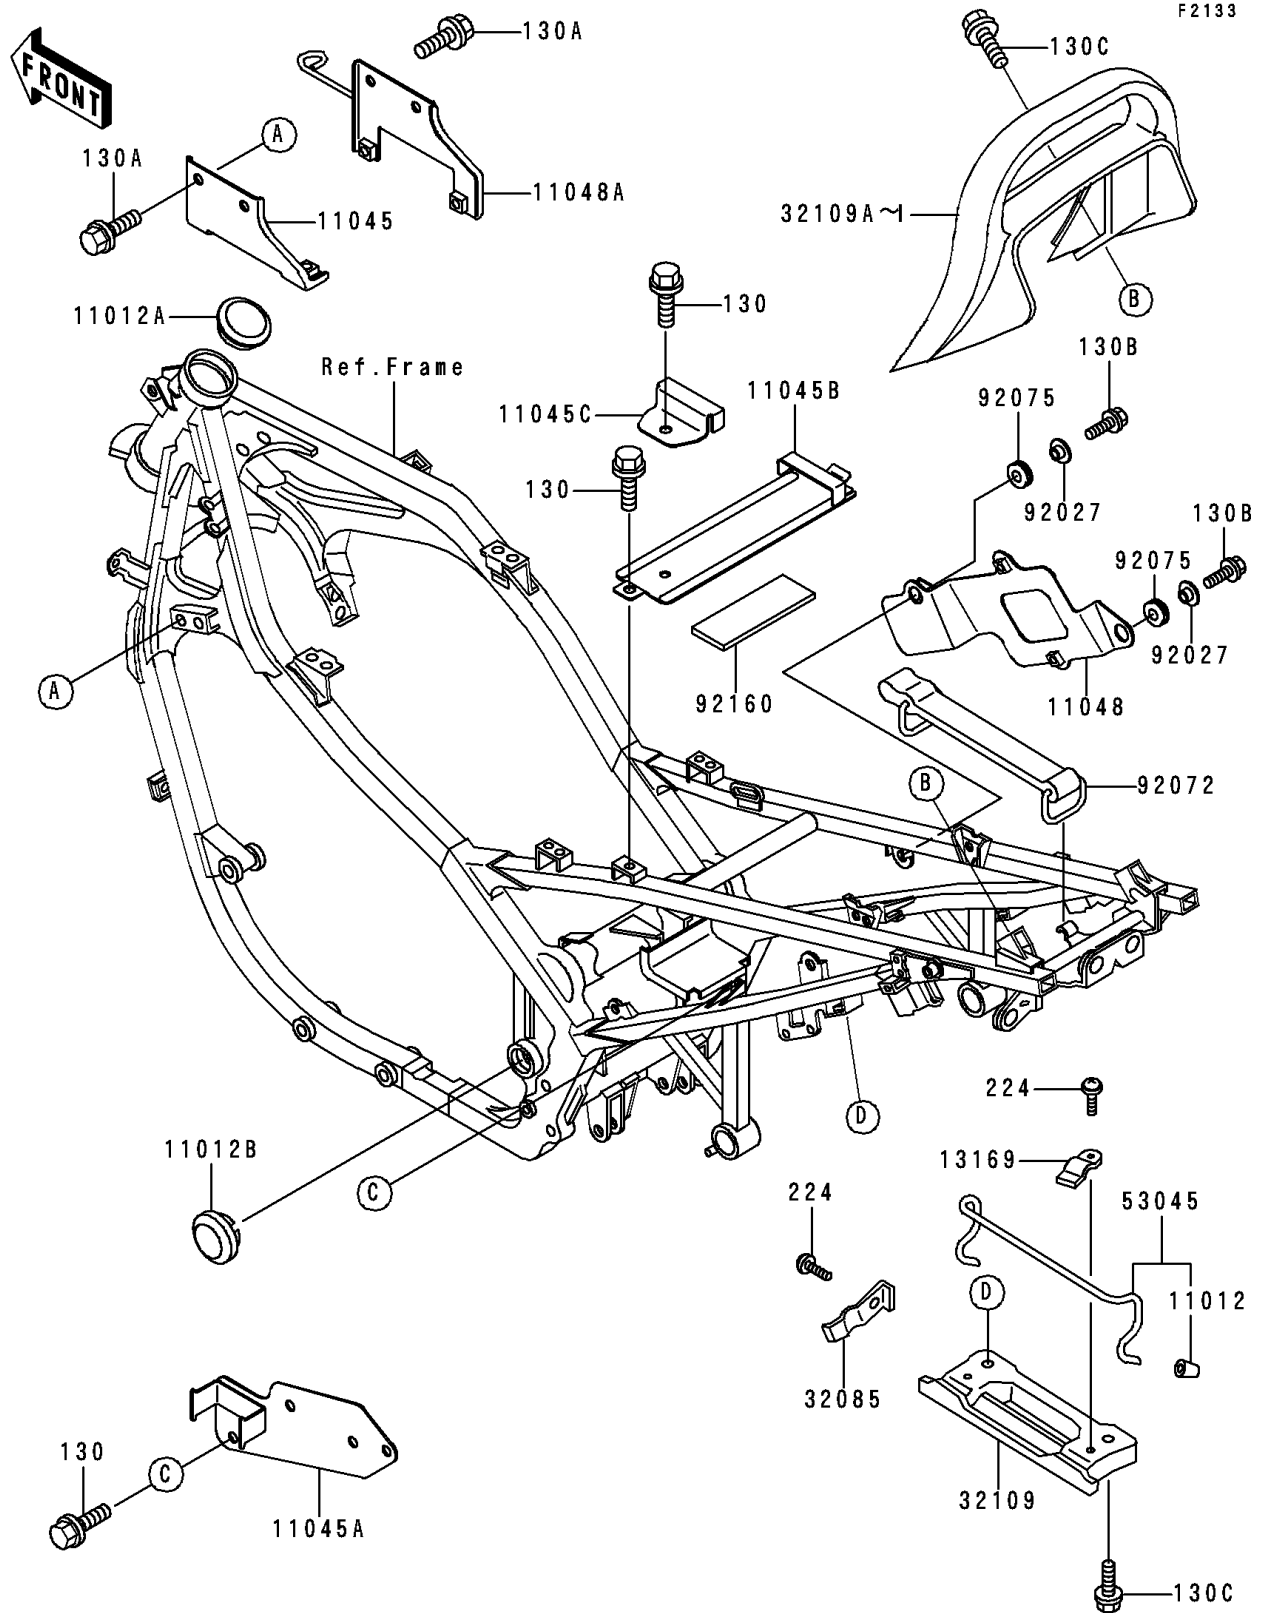

1996 Ninja® 500 PARTS DIAGRAM

Electro Bracket

1996 Ninja® 500 PARTS LIST

Electro Bracket

ITEM NAME	PART NUMBER	QUANTITY
BOLT-FLANGED,6X8 (Ref # 130)	130J0608	4
BOLT-FLANGED,6X14,BLACK (Ref # 130A)	130J0614	4
BOLT-FLANGED,6X16,BLACK (Ref # 130B)	130J0616	2
BOLT-FLANGED,8X16,BLACK (Ref # 130C)	130J0816	6
SCREW-PAN-WP-CROS (Ref # 224)	224C0508	6
CAP,BUNGEE CORD HOOK (Ref # 11012)	11012-1589	4
CAP,SWING ARM (Ref # 11012A)	11012-1688	1
CAP,CROSS PIPE,BLACK (Ref # 11012B)	11012-1717-10	2
BRACKET,IGNITION COIL,LH (Ref # 11045)	11045-1419	1
BRACKET,REGULATOR (Ref # 11045A)	11045-1421	1
BRACKET,BATTERY BAND (Ref # 11045B)	11045-1423	1
BRACKET,JUNCTION BOX (Ref # 11045C)	11045-1424	1
BRACKET,IGNITER (Ref # 11048)	11048-1343	1
BRACKET,IGNITION COIL,RH (Ref # 11048A)	11048-1665	1
PLATE,GRIP (Ref # 13169)	13169-1760	4
STOPPER,HOOK (Ref # 32085)	32085-1187	2
GRIP-FRAME (Ref # 32109)	32109-1108	2
GRIP-FRAME,TAIL,G.SILVER (Ref # 32109E)	32109-1245-F2	1
GRIP-FRAME,TAIL,P.G.GRAY (Ref # 32109G)	32109-1245-T8	1
HOOK-ASSY,BUNGEE CORD (Ref # 53045)	53045-1062	2
COLLAR (Ref # 92027)	92027-1166	2
BAND (Ref # 92072)	92072-1085	1
DAMPER (Ref # 92075)	92075-051	2
DAMPER,BATTERY (Ref # 92160)	92160-1094	1