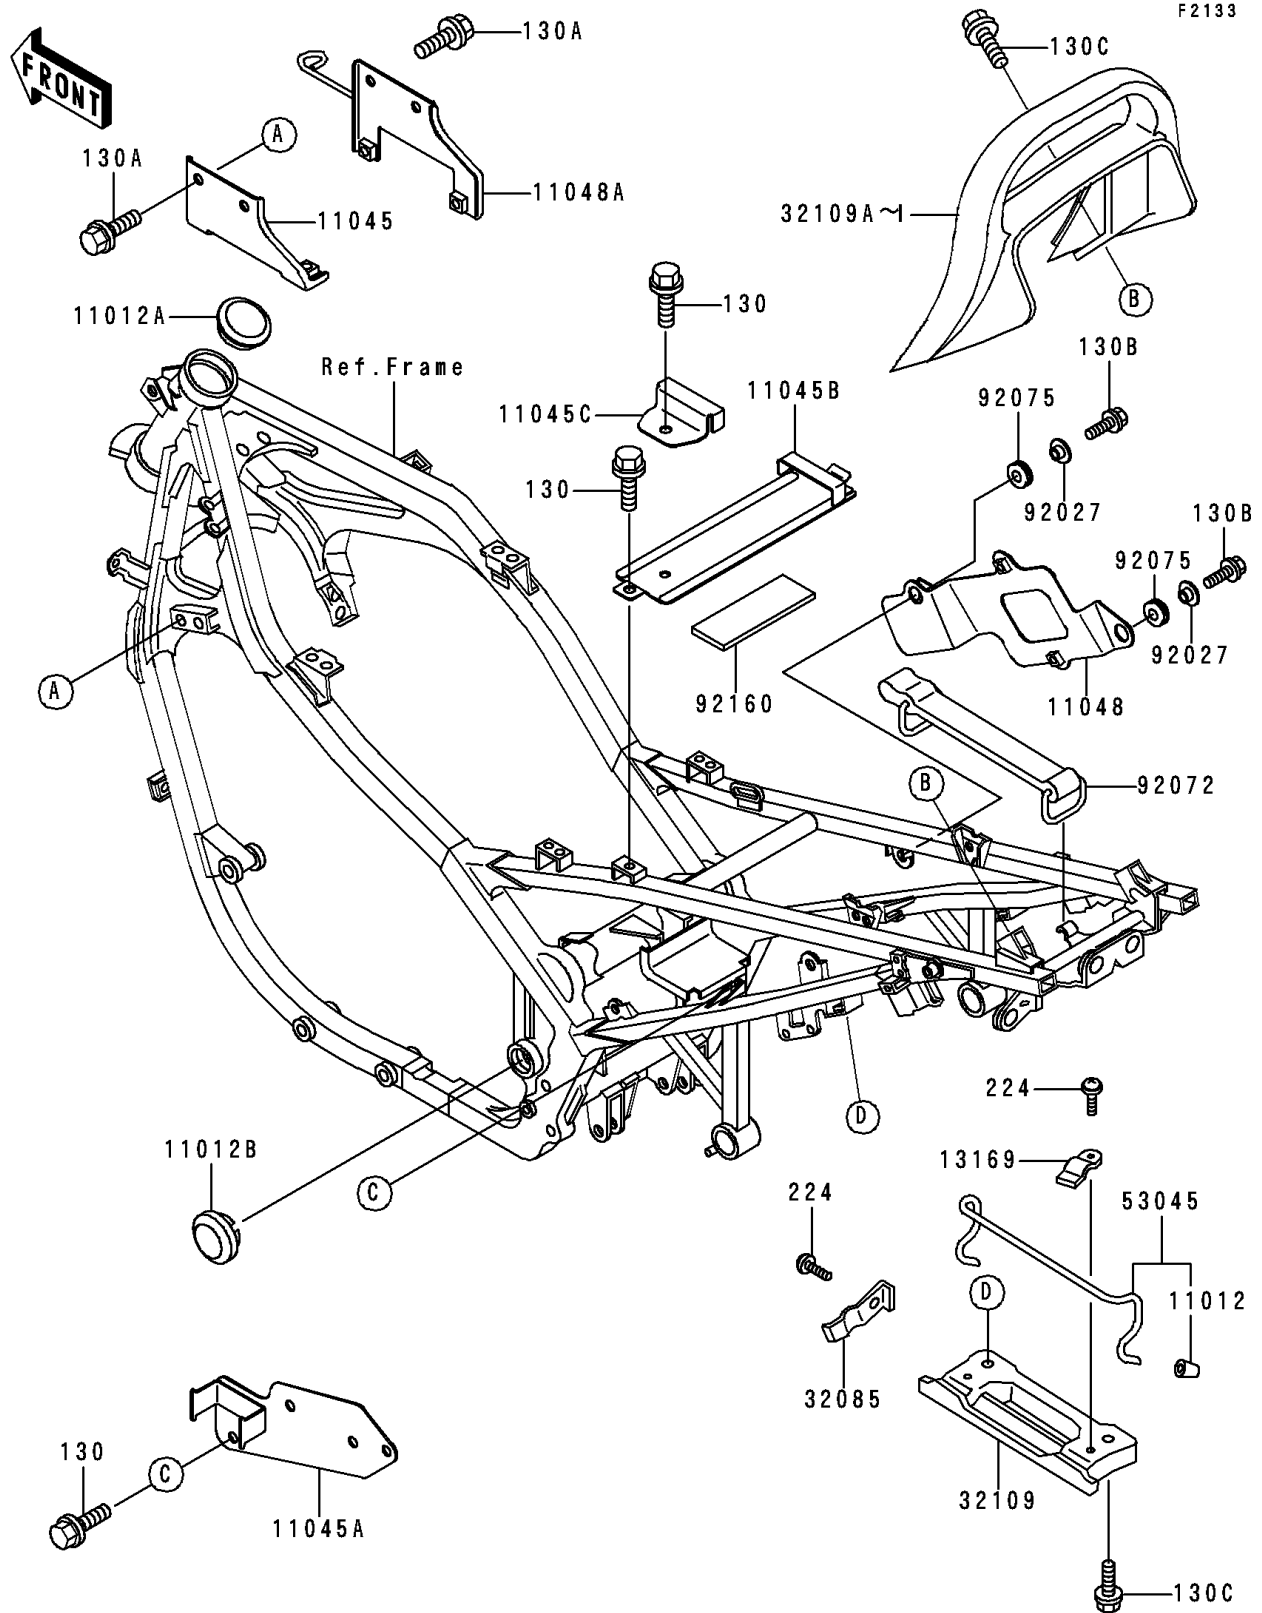

1997 Ninja® 500R PARTS DIAGRAM

Electro Bracket

1997 Ninja® 500R PARTS LIST

Electro Bracket

ITEM NAME	PART NUMBER	QUANTITY
BOLT-FLANGED,6X8 (Ref # 130)	130J0608	4
BOLT-FLANGED,6X14,BLACK (Ref # 130A)	130J0614	4
BOLT-FLANGED,6X16,BLACK (Ref # 130B)	130J0616	2
BOLT-FLANGED,8X16,BLACK (Ref # 130C)	130J0816	6
SCREW-PAN-WP-CROS (Ref # 224)	224C0508	6
CAP,BUNGEE CORD HOOK (Ref # 11012)	11012-1589	4
CAP,SWING ARM (Ref # 11012A)	11012-1688	1
CAP,CROSS PIPE,BLACK (Ref # 11012B)	11012-1717-10	2
BRACKET,IGNITION COIL,LH (Ref # 11045)	11045-1419	1
BRACKET,REGULATOR (Ref # 11045A)	11045-1421	1
BRACKET,BATTERY BAND (Ref # 11045B)	11045-1423	1
BRACKET,JUNCTION BOX (Ref # 11045C)	11045-1424	1
BRACKET,IGNITER (Ref # 11048)	11048-1343	1
BRACKET,IGNITION COIL,RH (Ref # 11048A)	11048-1665	1
PLATE,GRIP (Ref # 13169)	13169-1760	4
STOPPER,HOOK (Ref # 32085)	32085-1187	2
GRIP-FRAME (Ref # 32109)	32109-1108	2
GRIP-FRAME,TAIL,F.RED (Ref # 32109B)	32109-1245-B1	1
GRIP-FRAME,TAIL,L.P.BLUE (Ref # 32109I)	32109-1245-35	1
HOOK-ASSY,BUNGEE CORD (Ref # 53045)	53045-1062	2
COLLAR (Ref # 92027)	92027-1166	2
BAND (Ref # 92072)	92072-1085	1
DAMPER (Ref # 92075)	92075-051	2
DAMPER,BATTERY (Ref # 92160)	92160-1094	1