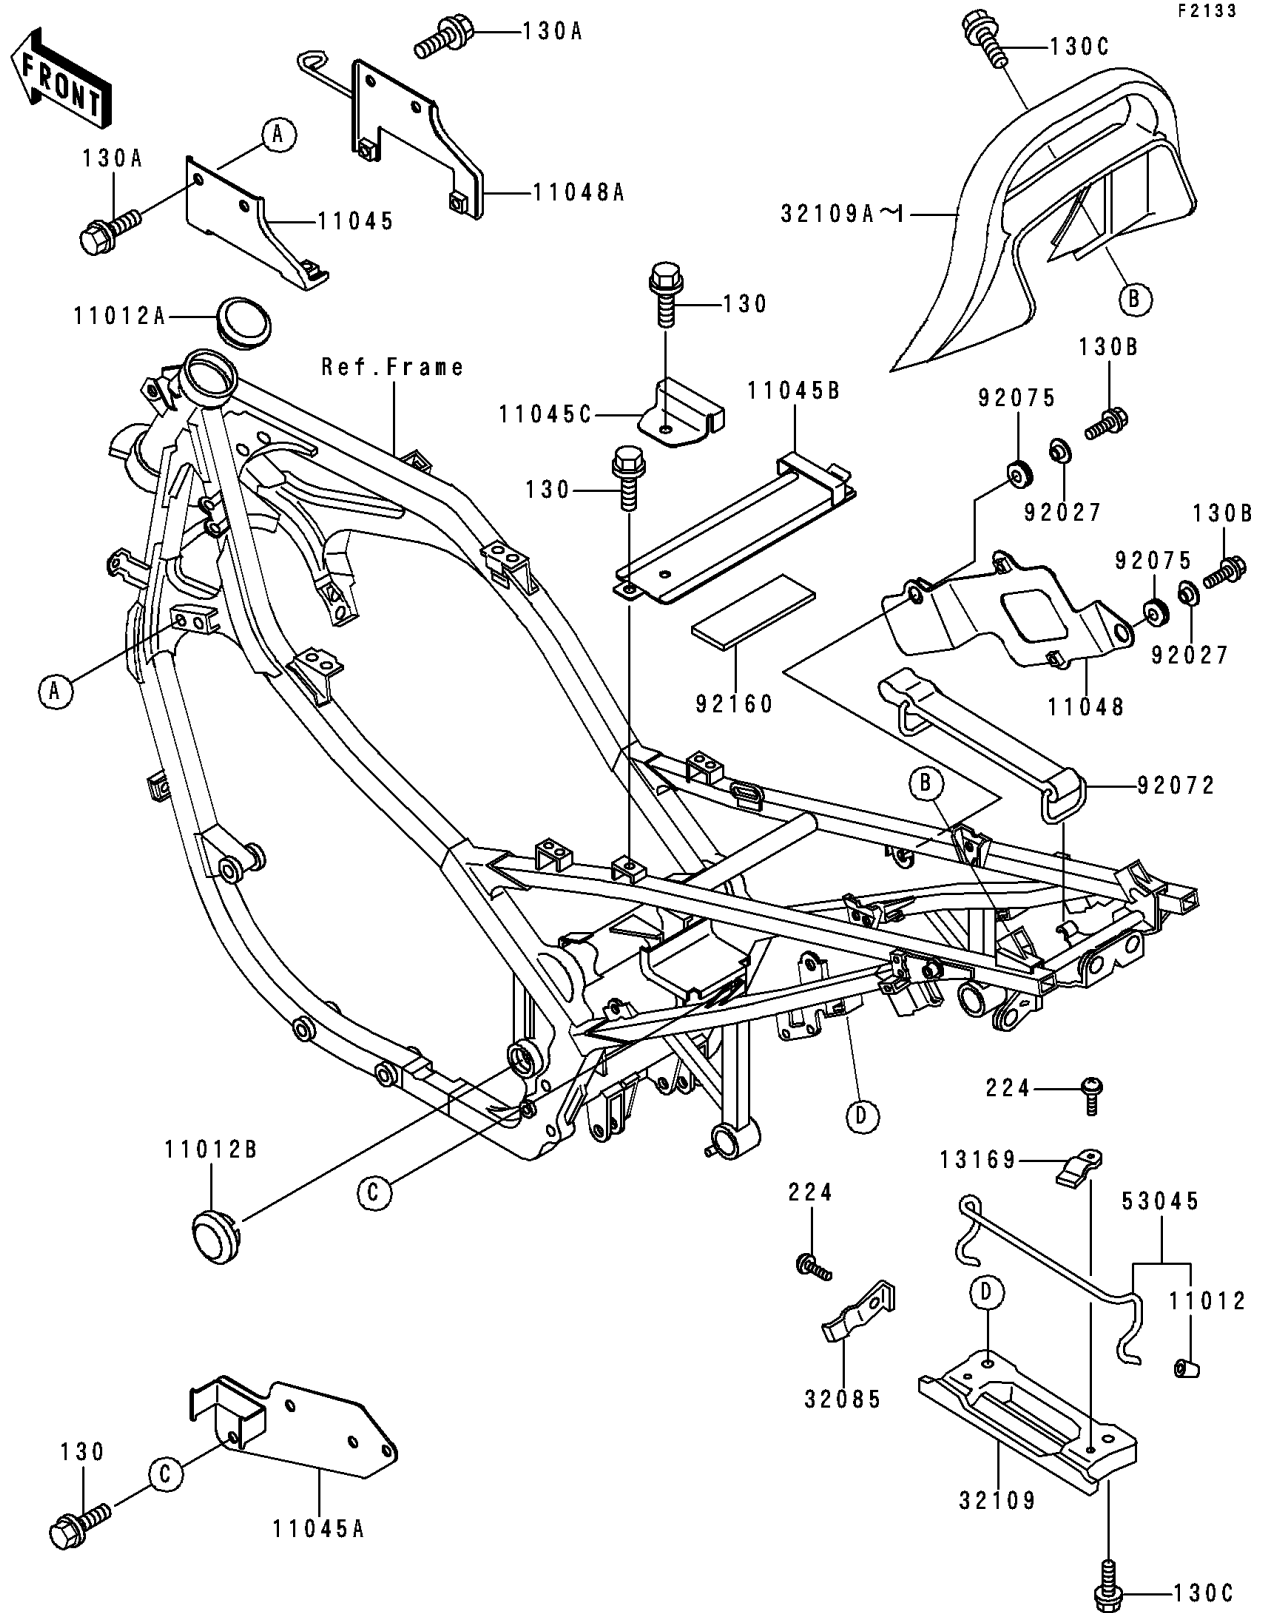

1998 Ninja® 500R PARTS DIAGRAM

Electro Bracket

1998 Ninja® 500R PARTS LIST

Electro Bracket

ITEM NAME	PART NUMBER	QUANTITY
BOLT-FLANGED,6X8 (Ref # 130)	130J0608	4
BOLT-FLANGED,6X14,BLACK (Ref # 130A)	130J0614	4
BOLT-FLANGED,6X16,BLACK (Ref # 130B)	130J0616	2
BOLT-FLANGED,8X16,BLACK (Ref # 130C)	130J0816	6
SCREW-PAN-WP-CROS (Ref # 224)	224C0508	6
CAP,BUNGEE CORD HOOK (Ref # 11012)	11012-1589	4
CAP,SWING ARM (Ref # 11012A)	11012-1688	1
CAP,CROSS PIPE,BLACK (Ref # 11012B)	11012-1717-10	2
BRACKET,IGNITION COIL,LH (Ref # 11045)	11045-1419	1
BRACKET,REGULATOR (Ref # 11045A)	11045-1421	1
BRACKET,BATTERY BAND (Ref # 11045B)	11045-1423	1
BRACKET,JUNCTION BOX (Ref # 11045C)	11045-1424	1
BRACKET,IGNITER (Ref # 11048)	11048-1343	1
BRACKET,IGNITION COIL,RH (Ref # 11048A)	11048-1665	1
PLATE,GRIP (Ref # 13169)	13169-1760	4
STOPPER,HOOK (Ref # 32085)	32085-1187	2
GRIP-FRAME (Ref # 32109)	32109-1108	2
HOOK-ASSY,BUNGEE CORD (Ref # 53045)	53045-1062	2
COLLAR (Ref # 92027)	92027-1166	2
BAND (Ref # 92072)	92072-1085	1
DAMPER (Ref # 92075)	92075-051	2
DAMPER,BATTERY (Ref # 92160)	92160-1094	1
GRIP-FRAME,TAIL,C.P.RED (Ref # 32109A)	32109-1245-A5	1
GRIP-FRAME,TAIL,BLACK PEARL (Ref # 32109C)	32109-1245-B5	1