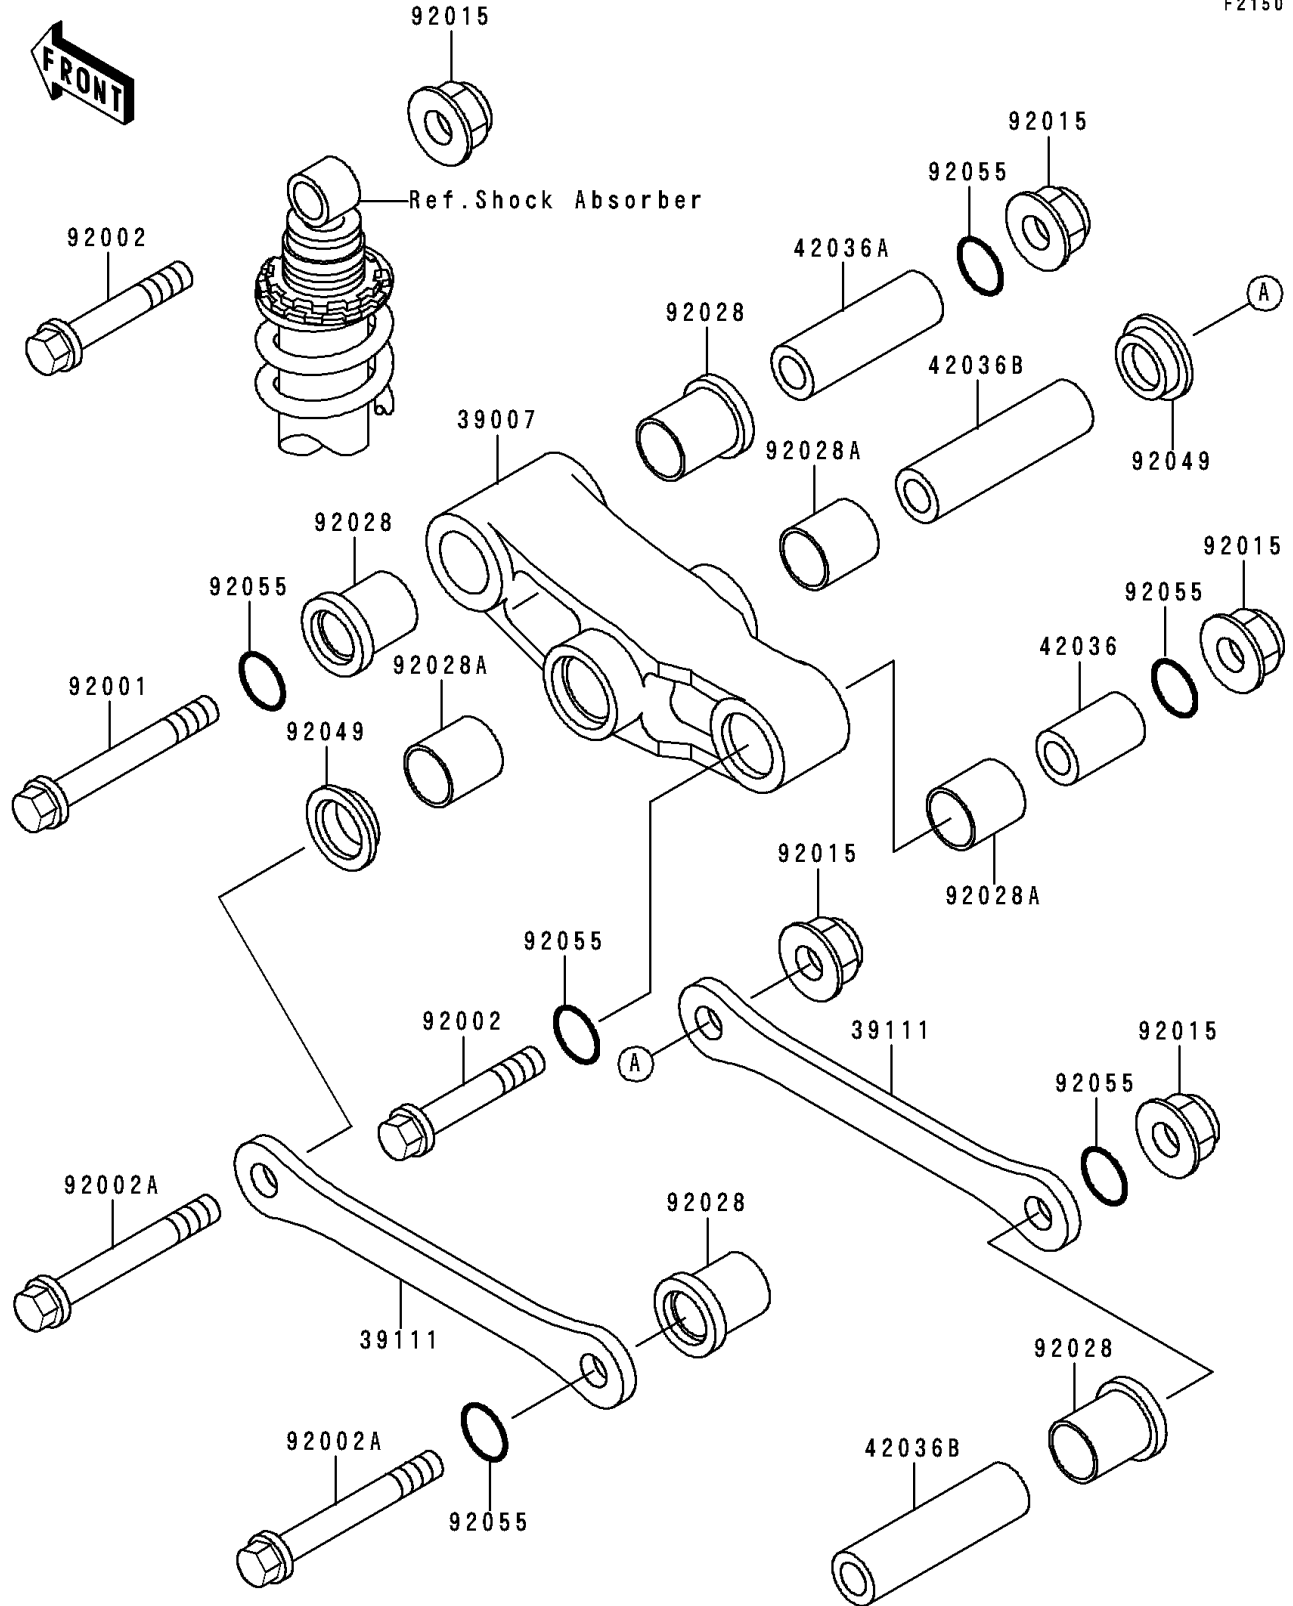

1997 Ninja® 500R PARTS DIAGRAM

Rear Suspension

F2150

1997 Ninja® 500R PARTS LIST

Rear Suspension

| ITEM NAME | PART NUMBER | QUANTITY |
|------------------------------------|-------------|----------|
| ARM-SUSP,UNI TRAK (Ref # 39007) | 39007-1120 | 1 |
| ROD-TIE,SUSPENSION (Ref # 39111) | 39111-1133 | 2 |
| SLEEVE,ARM,RR (Ref # 42036) | 42036-1077 | 1 |
| SLEEVE,ARM,FR (Ref # 42036A) | 42036-1078 | 1 |
| SLEEVE,12.1X20X74 (Ref # 42036B) | 42036-1102 | 2 |
| BOLT,12X90 (Ref # 92001) | 92001-1937 | 1 |
| BOLT,12X55 (Ref # 92002) | 92002-1130 | 2 |
| BOLT,FLANGED,12X100 (Ref # 92002A) | 92002-1886 | 2 |
| NUT,FLANGED,12MM (Ref # 92015) | 92015-1433 | 5 |
| BUSHING (Ref # 92028) | 92028-1597 | 4 |
| BUSHING (Ref # 92028A) | 92028-1598 | 3 |
| SEAL-OIL,ARM,CNT (Ref # 92049) | 92049-1109 | 2 |
| RING-O,19.8X2.2 (Ref # 92055) | 92055-1215 | 6 |