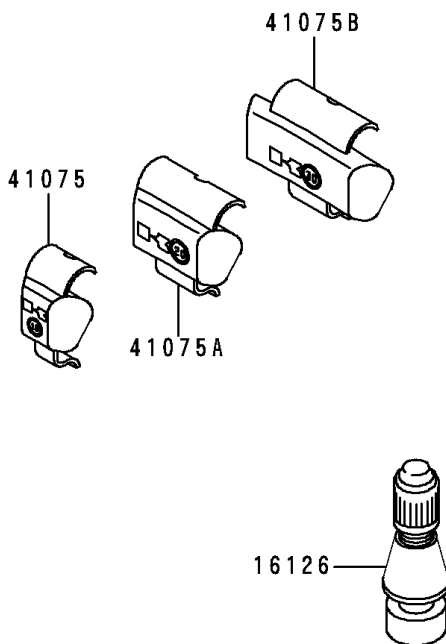

1995 Ninja[®] 500 PARTS DIAGRAM

Tires

F2210

1995 Ninja® 500 PARTS LIST

Tires

ITEM NAME	PART NUMBER	QUANTITY
VALVE,TIRE (Ref # 16126)	16126-1140	2
TIRE,FR,110/70-17 54H,G549(BS) (Ref # 41002)	41002-1981	1
TIRE,RR,130/70-17 62H,G550(BS) (Ref # 41002A)	41002-1982	1
BALANCER-WHEEL,10G,SILVER (Ref # 41075)	41075-1014	AR
BALANCER-WHEEL,20G,SILVER (Ref # 41075A)	41075-1015	AR
BALANCER-WHEEL,30G,SILVER (Ref # 41075B)	41075-1016	AR