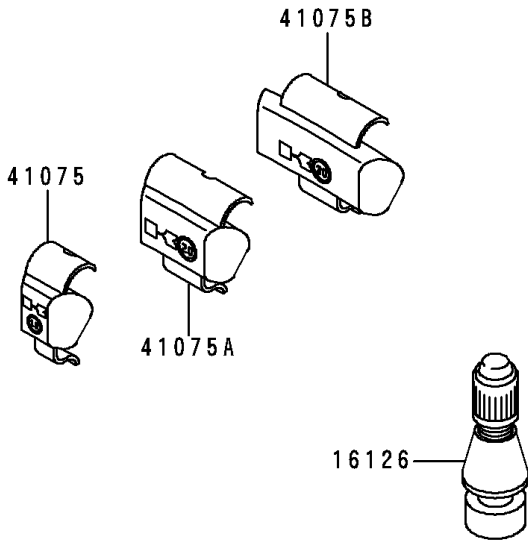

1995 Ninja[®] 500 PARTS DIAGRAM

Tires

F2210

1995 Ninja® 500 PARTS LIST

Tires

ITEM NAME	PART NUMBER	QUANTITY
VALVE,TIRE (Ref # 16126)	16126-1140	2
TIRE,FR,110/70-17 54H,G549(BS) (Ref # 41002)	41002-1981	1
TIRE,RR,130/70-17 62H,G550(BS) (Ref # 41002A)	41002-1982	1
BALANCER-WHEEL,10G,SILVER (Ref # 41075)	41075-1014	AR
BALANCER-WHEEL,20G,SILVER (Ref # 41075A)	41075-1015	AR
BALANCER-WHEEL,30G,SILVER (Ref # 41075B)	41075-1016	AR