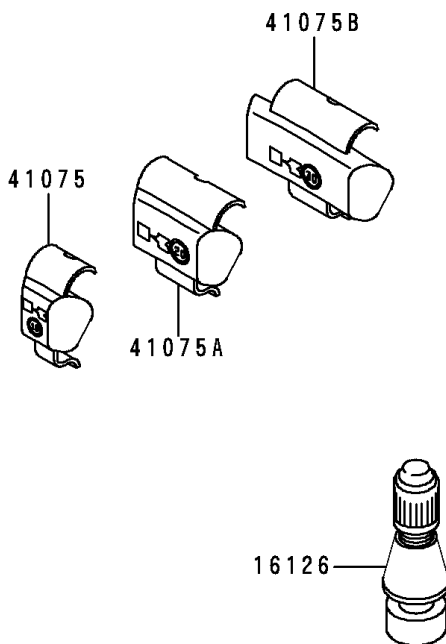

1996 Ninja® 500 PARTS DIAGRAM

Tires

F2210

1996 Ninja® 500 PARTS LIST

Tires

ITEM NAME	PART NUMBER	QUANTITY
VALVE,TIRE (Ref # 16126)	16126-1140	2
TIRE,FR,110/70-17 54H,G549(BS) (Ref # 41002)	41002-1981	1
TIRE,RR,130/70-17 62H,G550(BS) (Ref # 41002A)	41002-1982	1
BALANCER-WHEEL,10G,SILVER (Ref # 41075)	41075-1014	AR
BALANCER-WHEEL,20G,SILVER (Ref # 41075A)	41075-1015	AR
BALANCER-WHEEL,30G,SILVER (Ref # 41075B)	41075-1016	AR