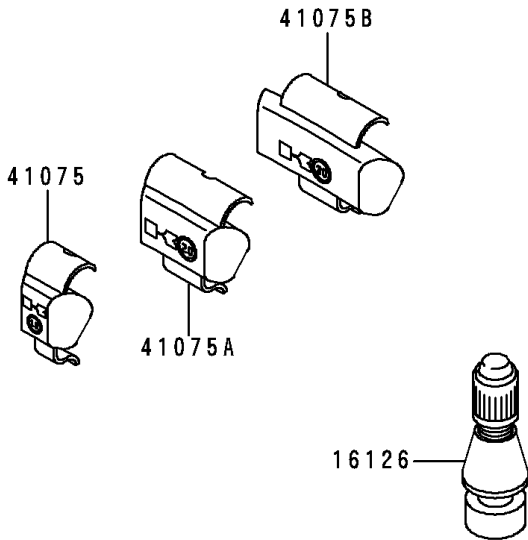

1996 Ninja® 500 PARTS DIAGRAM

Tires

F2210

1996 Ninja® 500 PARTS LIST

Tires

ITEM NAME	PART NUMBER	QUANTITY
VALVE,TIRE (Ref # 16126)	16126-1140	2
TIRE,FR,110/70-17 54H,G549(BS) (Ref # 41002)	41002-1981	1
TIRE,RR,130/70-17 62H,G550(BS) (Ref # 41002A)	41002-1982	1
BALANCER-WHEEL,10G,SILVER (Ref # 41075)	41075-1014	AR
BALANCER-WHEEL,20G,SILVER (Ref # 41075A)	41075-1015	AR
BALANCER-WHEEL,30G,SILVER (Ref # 41075B)	41075-1016	AR