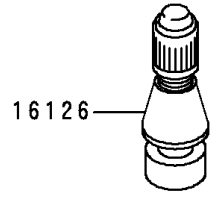

# 1998 Ninja® 500R PARTS DIAGRAM

Tires

F2210

### Tires

ITEM NAME	PART NUMBER	QUANTITY
VALVE,TIRE (Ref # 16126)	16126-1140	2
TIRE,FR,110/70-17 54H,G549(BS) (Ref # 41002)	41002-1981	1
TIRE,RR,130/70-17 62H,G550(BS) (Ref # 41002A)	41002-1982	1
BALANCER-WHEEL,10G,SILVER (Ref # 41075)	41075-1014	AR
BALANCER-WHEEL,20G,SILVER (Ref # 41075A)	41075-1015	AR
BALANCER-WHEEL,30G,SILVER (Ref # 41075B)	41075-1016	AR