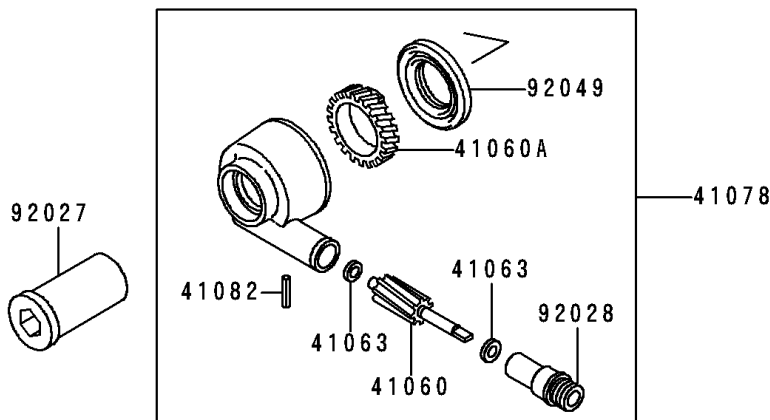

# 1994 Ninja® 500 PARTS DIAGRAM

Front Wheel

F2230

# 1994 Ninja® 500 PARTS LIST

## Front Wheel

ITEM NAME	PART NUMBER	QUANTITY
CIRCLIP-TYPE-C,35MM (Ref # 481)	481J3500	1
BEARING-BALL (Ref # 601)	601B6202UU	2
GEAR-METER SCREW,9T (Ref # 41060)	41060-1123	1
GEAR-METER SCREW,23T (Ref # 41060A)	41060-1124	1
WASHER,5.1X9X0.4 (Ref # 41063)	41063-001	2
RECEIVER-SPEEDOMETER (Ref # 41064)	41064-1006	1
AXLE,FR (Ref # 41068)	41068-1175	1
WHEEL-ASSY,FR,G.GRAY (Ref # 41073)	41073-1543-GE	1
CASE-ASSY-METER GEAR (Ref # 41078)	41078-1068	1
PIN,SPRING (Ref # 41082)	41082-001	1
COLLAR,FR AXLE,L=36.5 (Ref # 92027)	92027-1726	1
BUSHING,SPEEDOMETER (Ref # 92028)	92028-1066	1
RING-SNAP,42MM (Ref # 92033)	92033-1041	1
SEAL-OIL,BJN30427-C3 (Ref # 92049)	92049-1057	1
SEAL-OIL,MH20354.5 (Ref # 92049A)	92049-1176	1
COLLAR,15.1X20X70 (Ref # 92143)	92143-1185	1
COLLAR,FR AXLE,L=24 (Ref # 92143A)	92143-1187	1