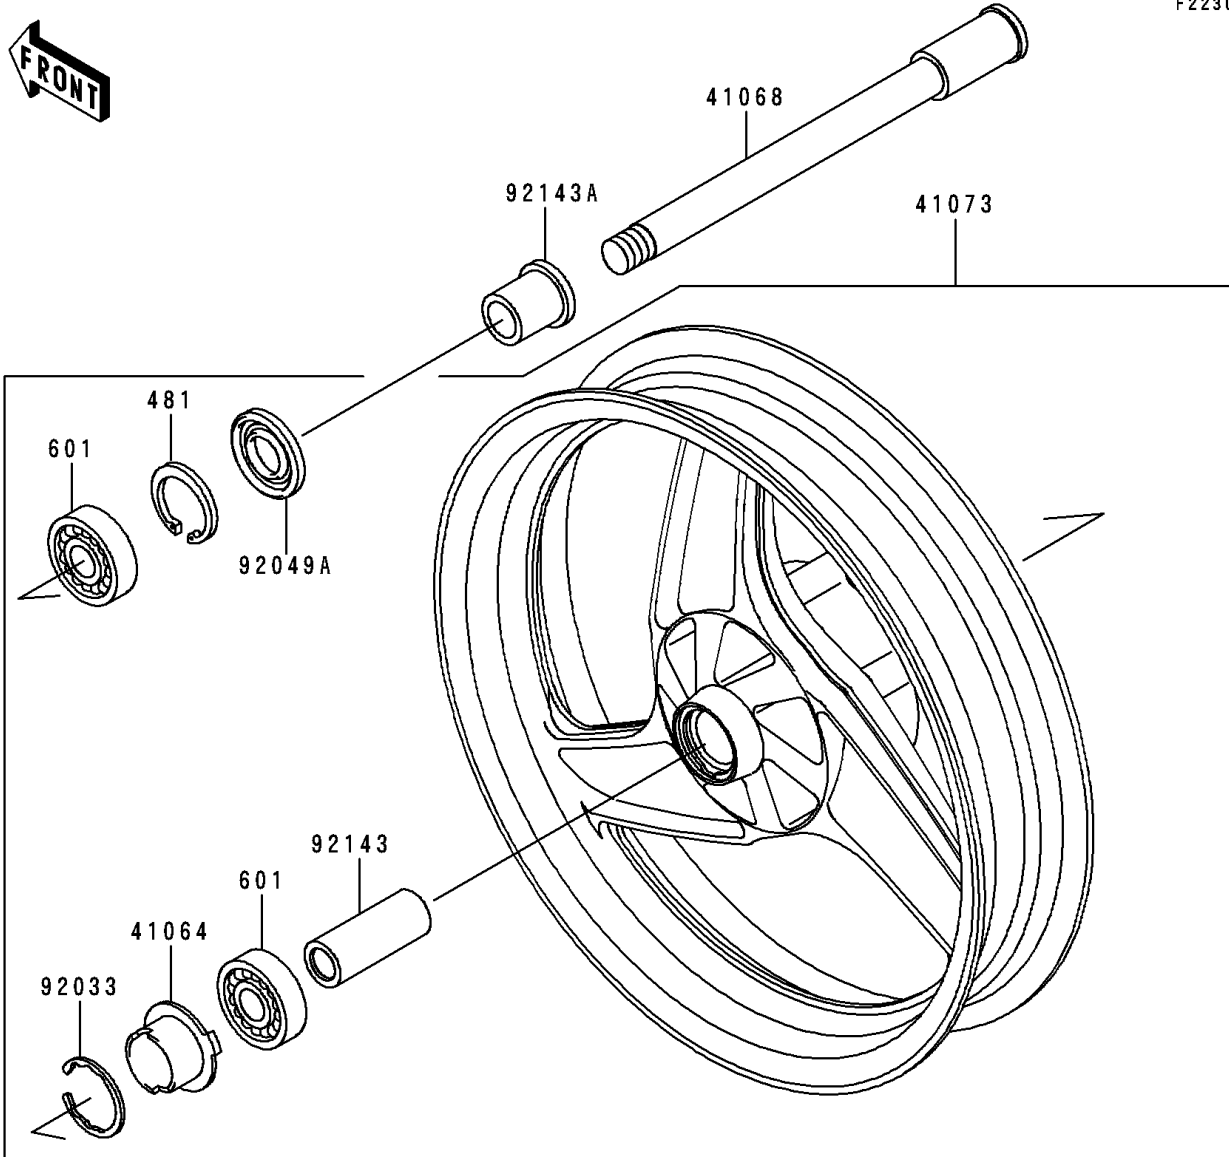

# 1994 Ninja® 500 PARTS DIAGRAM

Front Wheel

F2230

# 1994 Ninja® 500 PARTS LIST

## Front Wheel

ITEM NAME	PART NUMBER	QUANTITY
CIRCLIP-TYPE-C,35MM (Ref # 481)	481J3500	1
BEARING-BALL (Ref # 601)	601B6202UU	2
GEAR-METER SCREW,9T (Ref # 41060)	41060-1123	1
GEAR-METER SCREW,23T (Ref # 41060A)	41060-1124	1
WASHER,5.1X9X0.4 (Ref # 41063)	41063-001	2
RECEIVER-SPEEDOMETER (Ref # 41064)	41064-1006	1
AXLE,FR (Ref # 41068)	41068-1175	1
WHEEL-ASSY,FR,G.GRAY (Ref # 41073)	41073-1543-GE	1
CASE-ASSY-METER GEAR (Ref # 41078)	41078-1068	1
PIN,SPRING (Ref # 41082)	41082-001	1
COLLAR,FR AXLE,L=36.5 (Ref # 92027)	92027-1726	1
BUSHING,SPEEDOMETER (Ref # 92028)	92028-1066	1
RING-SNAP,42MM (Ref # 92033)	92033-1041	1
SEAL-OIL,BJN30427-C3 (Ref # 92049)	92049-1057	1
SEAL-OIL,MH20354.5 (Ref # 92049A)	92049-1176	1
COLLAR,15.1X20X70 (Ref # 92143)	92143-1185	1
COLLAR,FR AXLE,L=24 (Ref # 92143A)	92143-1187	1