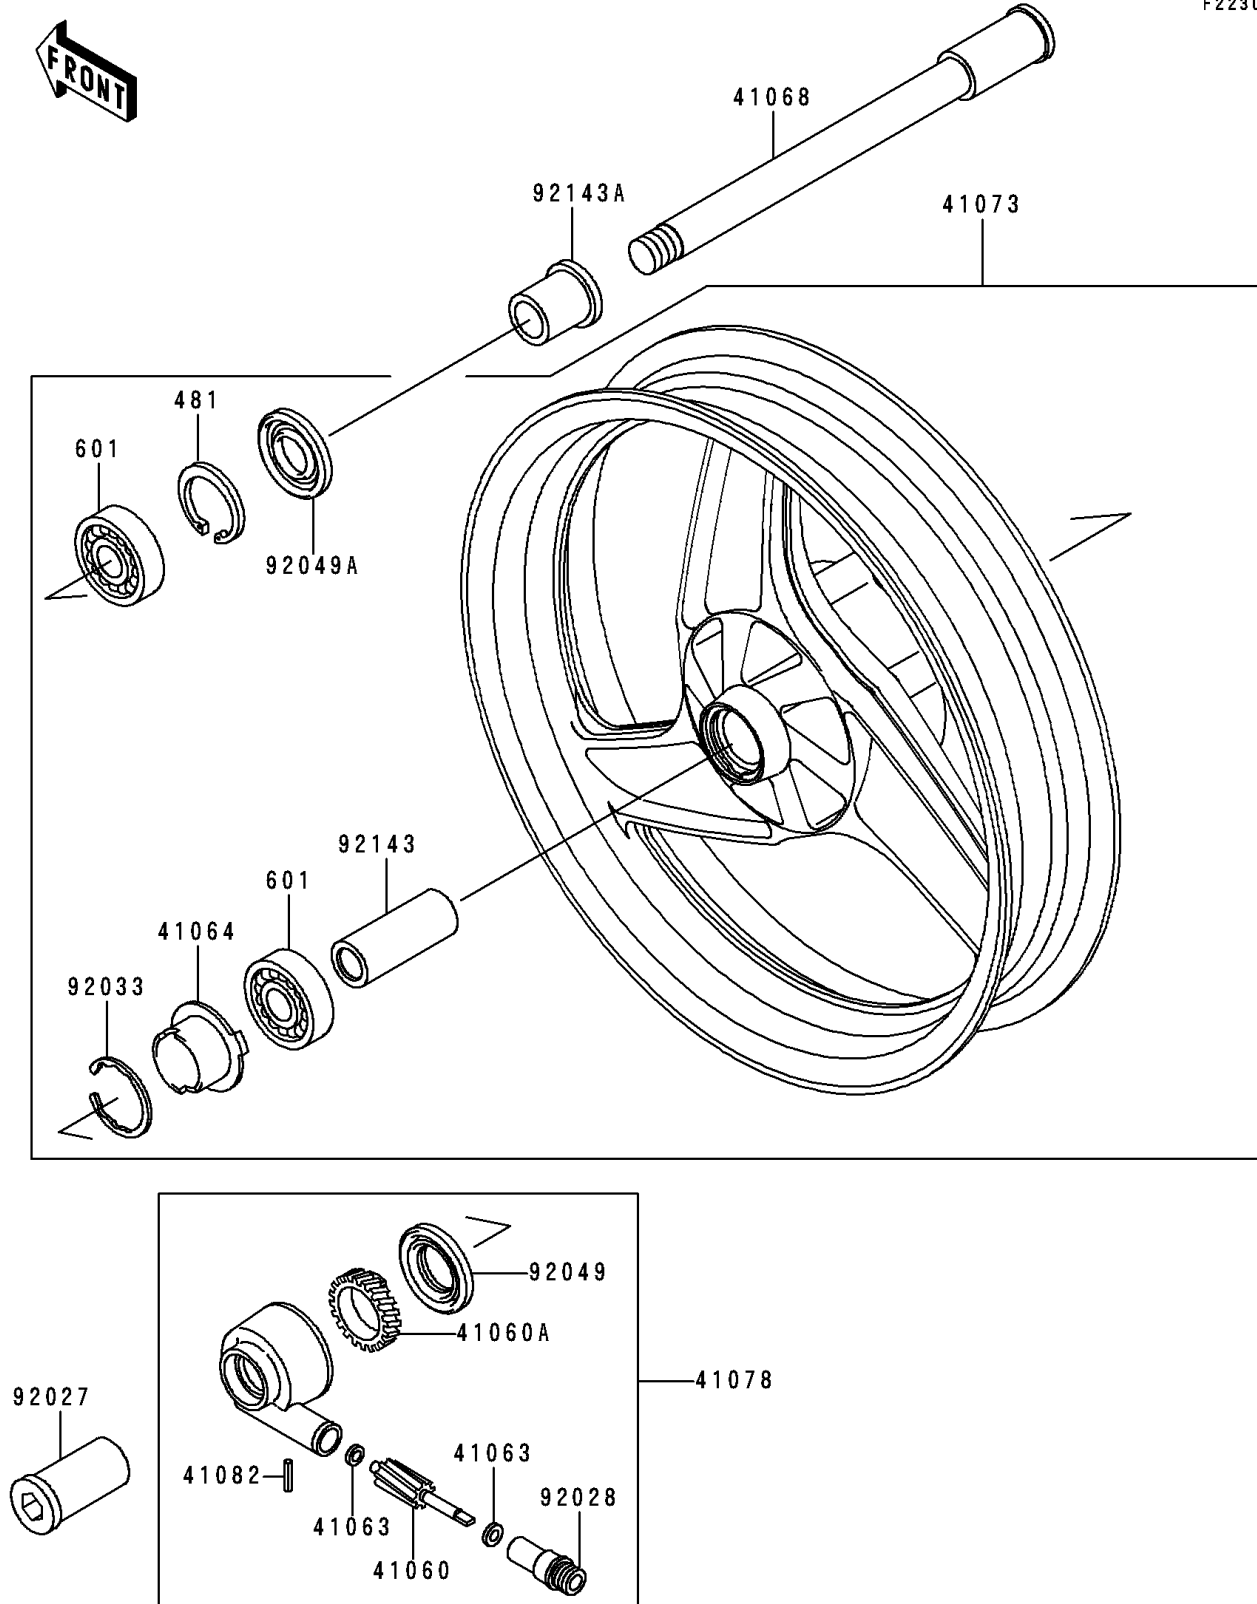

# 1995 Ninja® 500 PARTS DIAGRAM

Front Wheel

F2230

# 1995 Ninja® 500 PARTS LIST

## Front Wheel

ITEM NAME	PART NUMBER	QUANTITY
CIRCLIP-TYPE-C,35MM (Ref # 481)	481J3500	1
BEARING-BALL (Ref # 601)	601B6202UU	2
GEAR-METER SCREW,9T (Ref # 41060)	41060-1123	1
GEAR-METER SCREW,23T (Ref # 41060A)	41060-1124	1
WASHER,5.1X9X0.4 (Ref # 41063)	41063-001	2
RECEIVER-SPEEDOMETER (Ref # 41064)	41064-1006	1
AXLE,FR (Ref # 41068)	41068-1175	1
WHEEL-ASSY,FR,G.GRAY (Ref # 41073)	41073-1543-GE	1
CASE-ASSY-METER GEAR (Ref # 41078)	41078-1068	1
PIN,SPRING (Ref # 41082)	41082-001	1
COLLAR,FR AXLE,L=36.5 (Ref # 92027)	92027-1726	1
BUSHING,SPEEDOMETER (Ref # 92028)	92028-1066	1
RING-SNAP,42MM (Ref # 92033)	92033-1041	1
SEAL-OIL,BJN30427-C3 (Ref # 92049)	92049-1057	1
SEAL-OIL,MH20354.5 (Ref # 92049A)	92049-1176	1
COLLAR,15.1X20X70 (Ref # 92143)	92143-1185	1
COLLAR,FR AXLE,L=24 (Ref # 92143A)	92143-1187	1