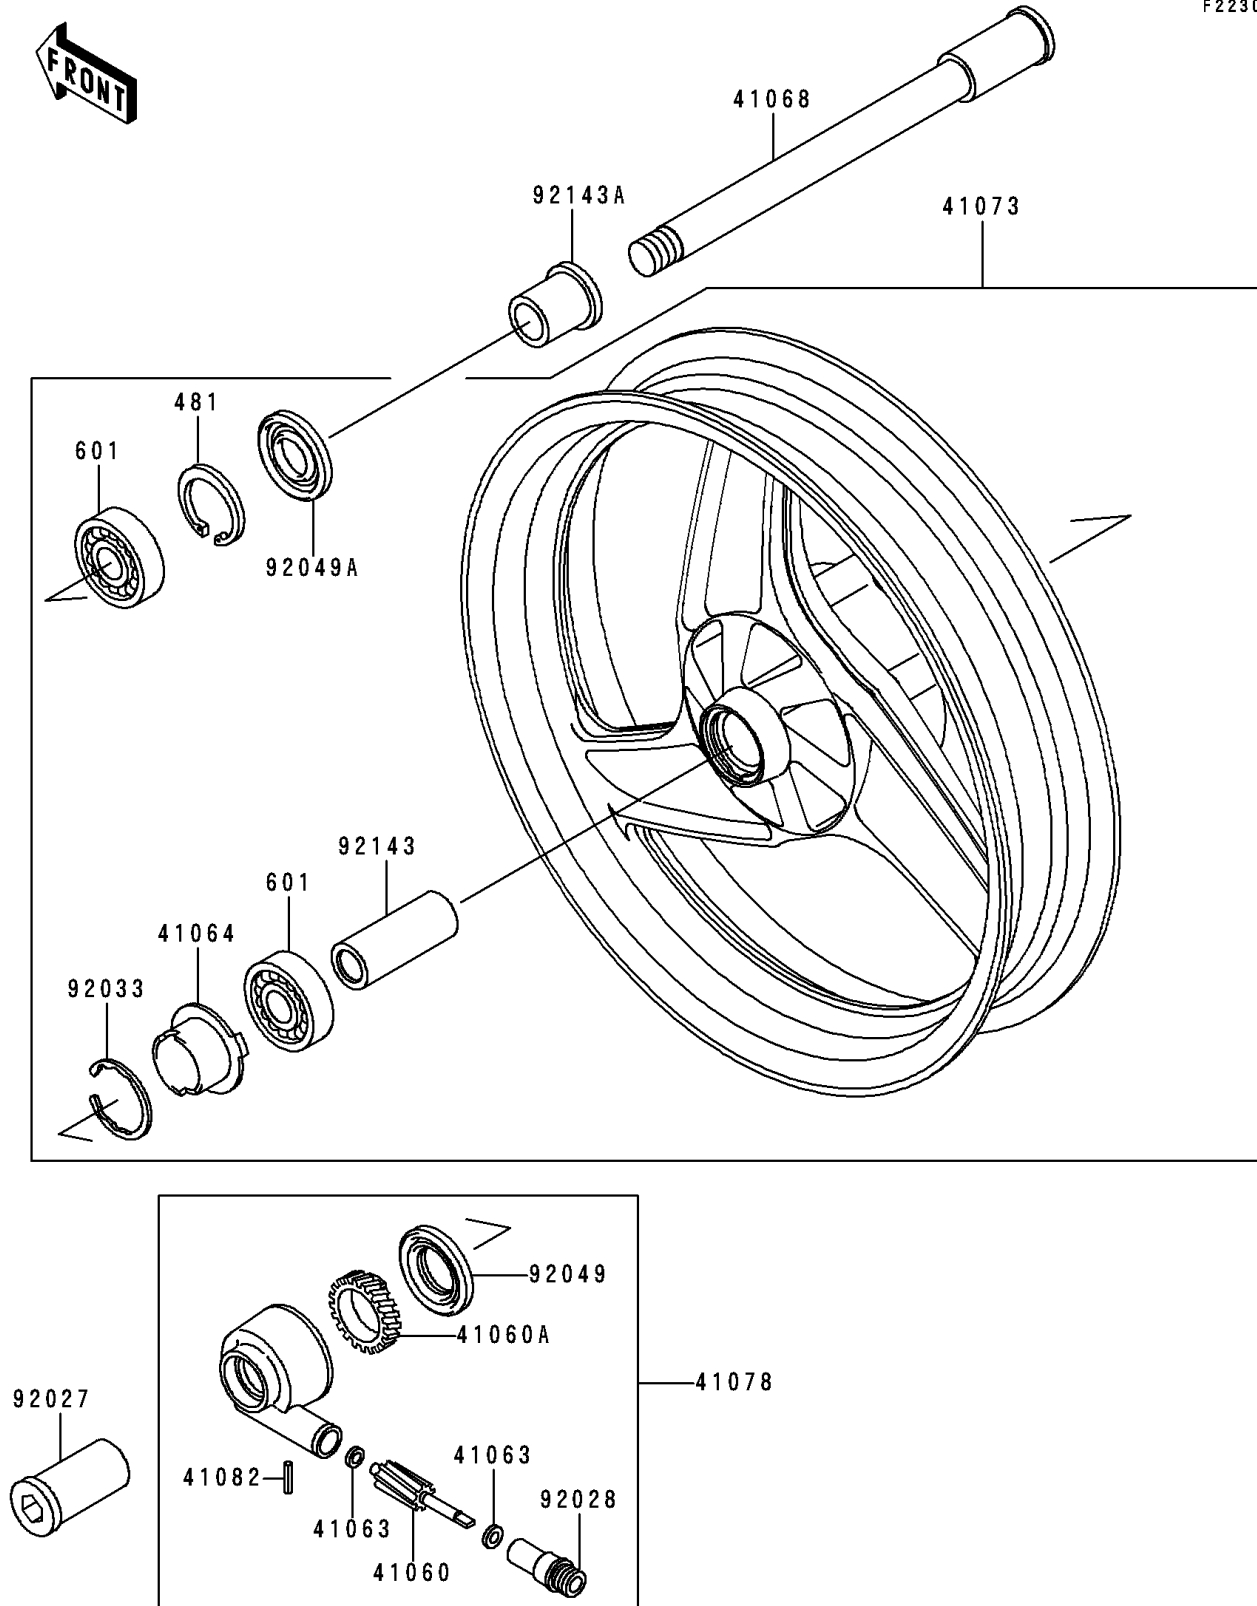

# 1996 Ninja® 500 PARTS DIAGRAM

Front Wheel

F2230

# 1996 Ninja® 500 PARTS LIST

## Front Wheel

ITEM NAME	PART NUMBER	QUANTITY
CIRCLIP-TYPE-C,35MM (Ref # 481)	481J3500	1
BEARING-BALL (Ref # 601)	601B6202UU	2
GEAR-METER SCREW,9T (Ref # 41060)	41060-1123	1
GEAR-METER SCREW,23T (Ref # 41060A)	41060-1124	1
WASHER,5.1X9X0.4 (Ref # 41063)	41063-001	2
RECEIVER-SPEEDOMETER (Ref # 41064)	41064-1006	1
AXLE,FR (Ref # 41068)	41068-1175	1
WHEEL-ASSY,FR,G.GRAY (Ref # 41073)	41073-1543-GE	1
CASE-ASSY-METER GEAR (Ref # 41078)	41078-1068	1
PIN,SPRING (Ref # 41082)	41082-001	1
COLLAR,FR AXLE,L=36.5 (Ref # 92027)	92027-1726	1
BUSHING,SPEEDOMETER (Ref # 92028)	92028-1066	1
RING-SNAP,42MM (Ref # 92033)	92033-1041	1
SEAL-OIL,BJN30427-C3 (Ref # 92049)	92049-1057	1
SEAL-OIL,MH20354.5 (Ref # 92049A)	92049-1176	1
COLLAR,15.1X20X70 (Ref # 92143)	92143-1185	1
COLLAR,FR AXLE,L=24 (Ref # 92143A)	92143-1187	1