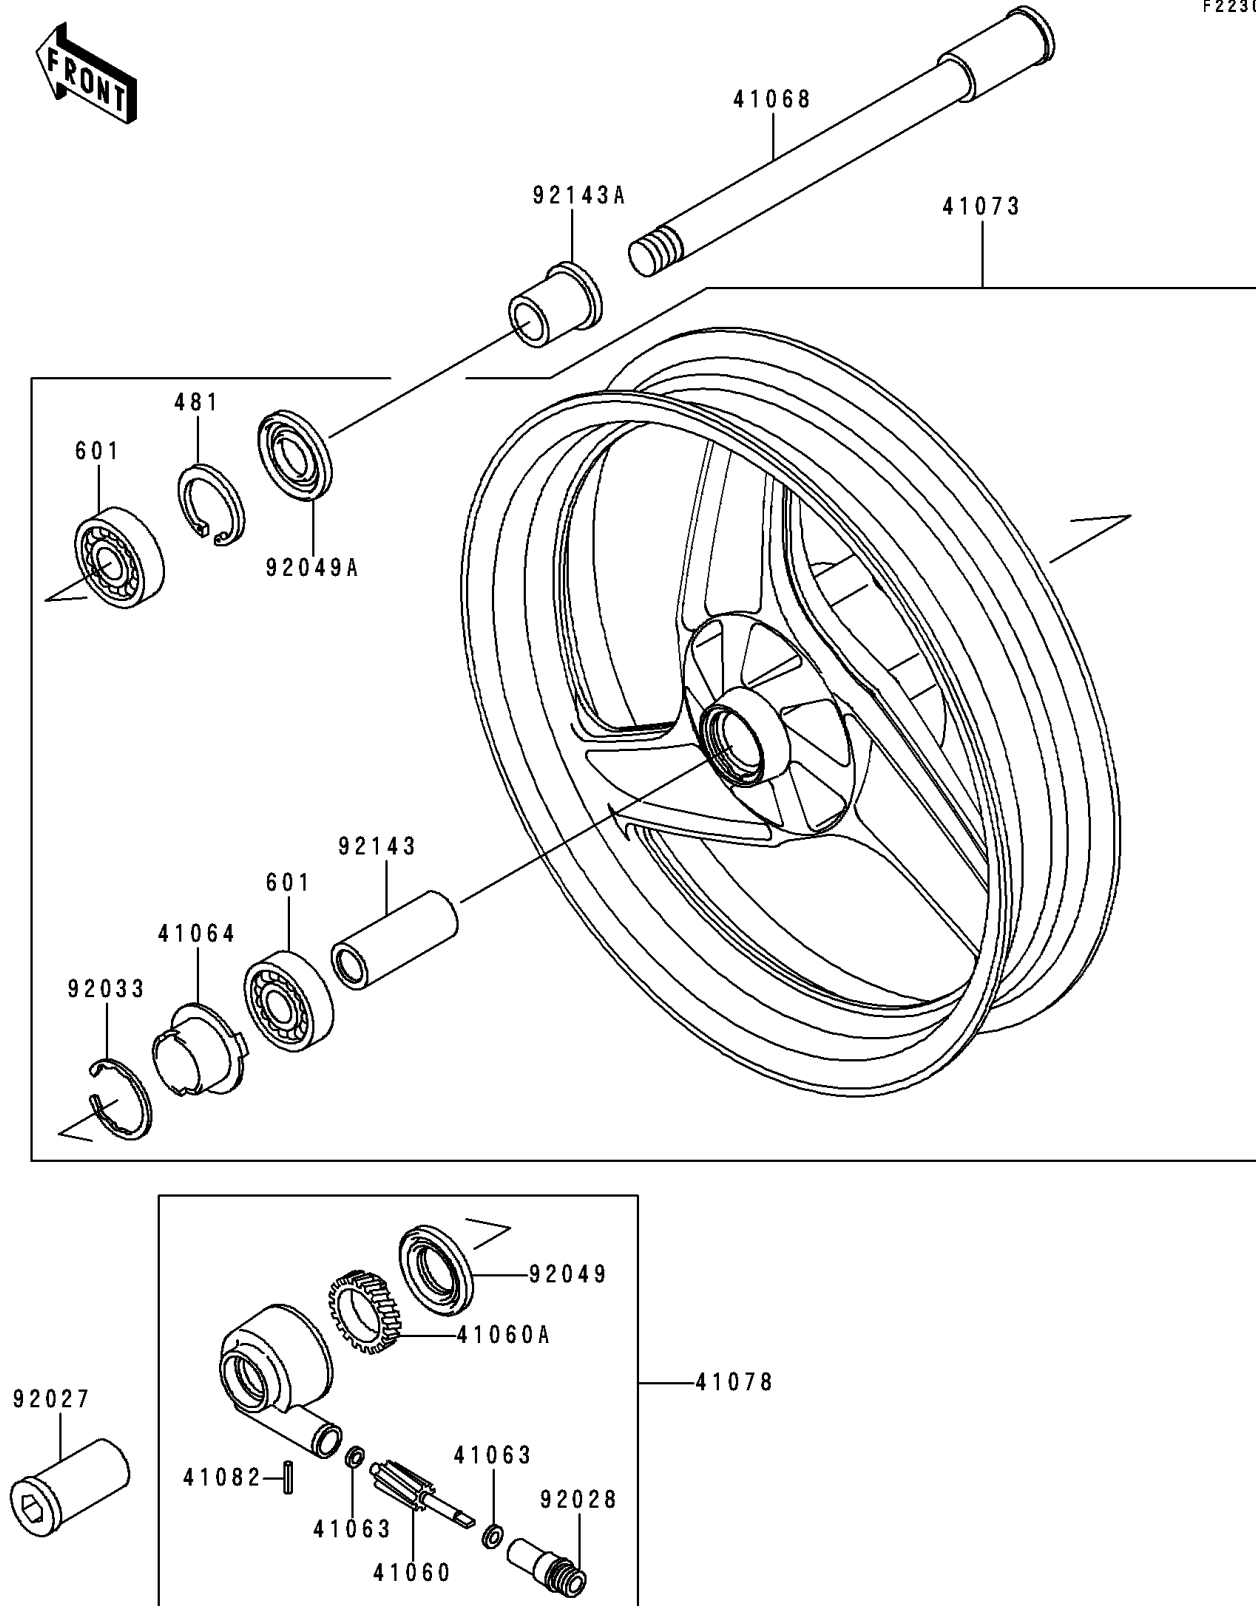

1998 Ninja® 500R PARTS DIAGRAM

Front Wheel

F2230

1998 Ninja® 500R PARTS LIST

Front Wheel

ITEM NAME	PART NUMBER	QUANTITY
CIRCLIP-TYPE-C,35MM (Ref # 481)	481J3500	1
BEARING-BALL (Ref # 601)	601B6202UU	2
GEAR-METER SCREW,9T (Ref # 41060)	41060-1123	1
GEAR-METER SCREW,23T (Ref # 41060A)	41060-1124	1
WASHER,5.1X9X0.4 (Ref # 41063)	41063-001	2
RECEIVER-SPEEDOMETER (Ref # 41064)	41064-1006	1
AXLE,FR (Ref # 41068)	41068-1175	1
WHEEL-ASSY,FR,G.GRAY (Ref # 41073)	41073-1543-GE	1
CASE-ASSY-METER GEAR (Ref # 41078)	41078-1068	1
PIN,SPRING (Ref # 41082)	41082-001	1
COLLAR,FR AXLE,L=36.5 (Ref # 92027)	92027-1726	1
BUSHING,SPEEDOMETER (Ref # 92028)	92028-1066	1
RING-SNAP,42MM (Ref # 92033)	92033-1041	1
SEAL-OIL,BJN30427-C3 (Ref # 92049)	92049-1057	1
SEAL-OIL,MH20354.5 (Ref # 92049A)	92049-1176	1
COLLAR,15.1X20X70 (Ref # 92143)	92143-1185	1
COLLAR,FR AXLE,L=24 (Ref # 92143A)	92143-1187	1