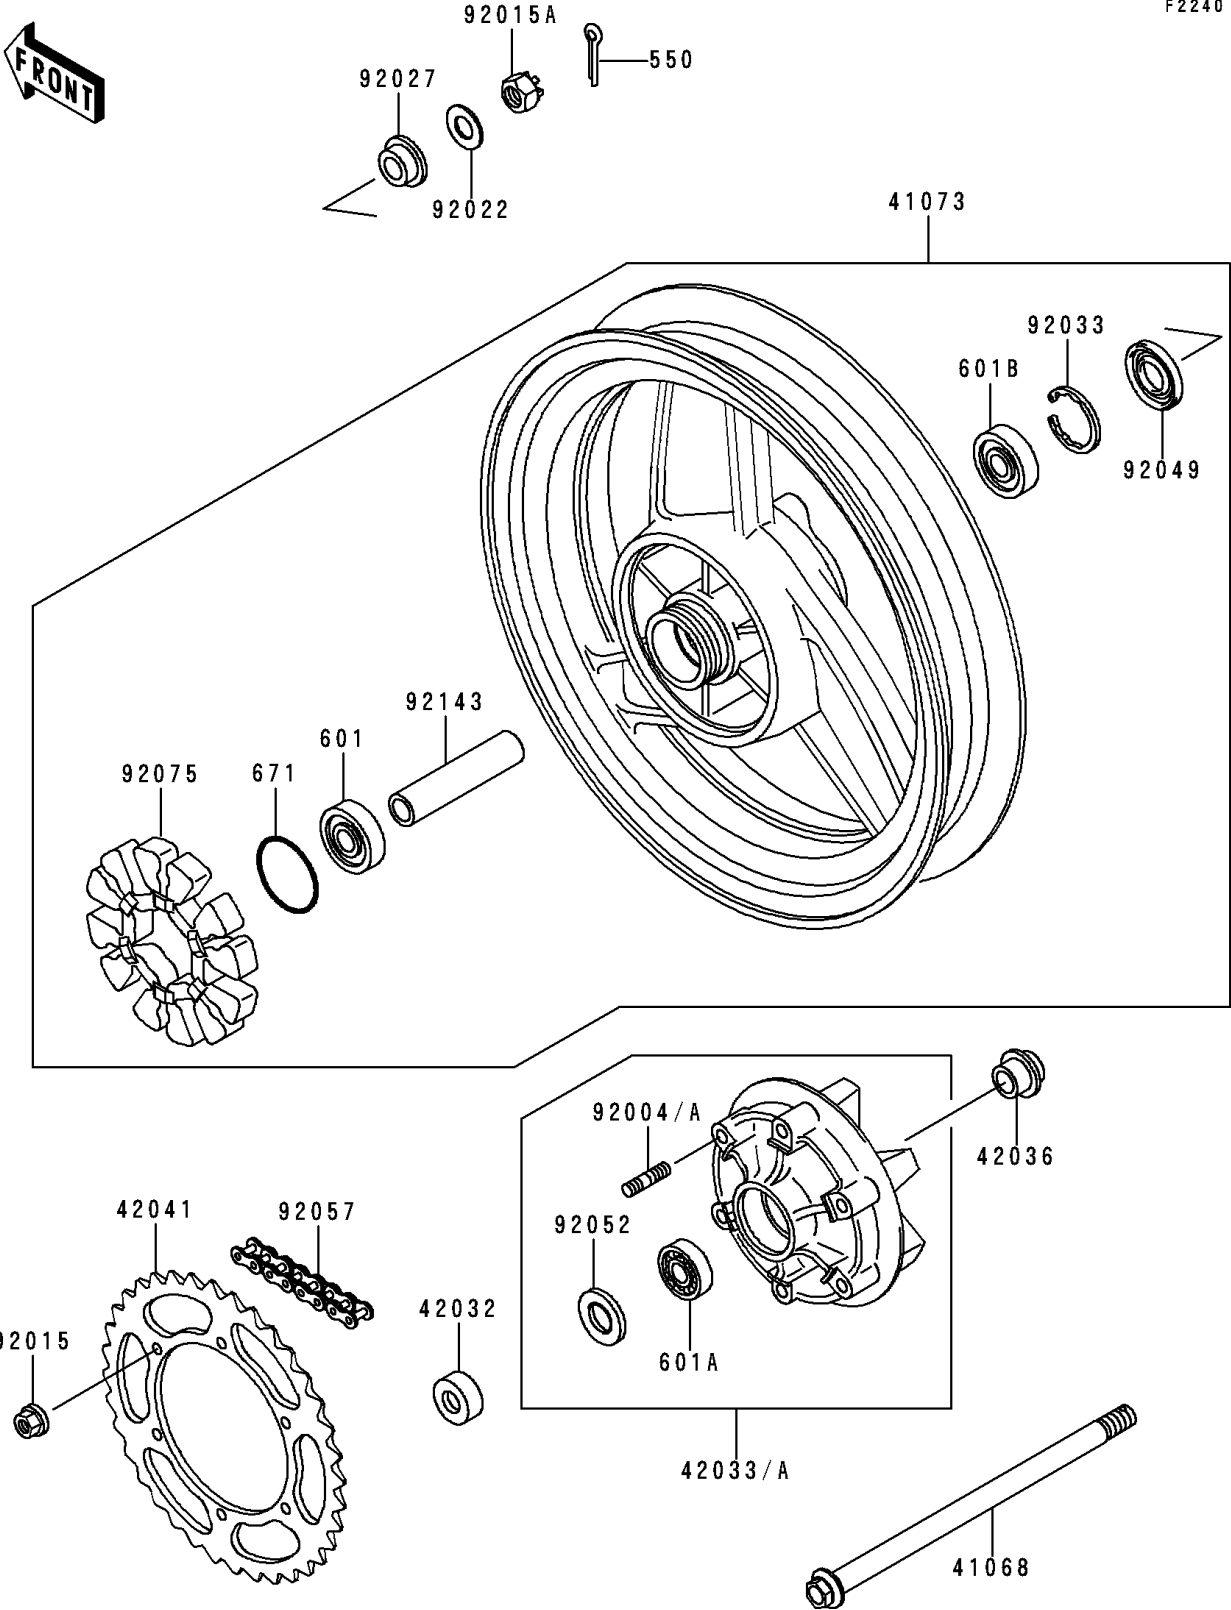

1995 Ninja® 500 PARTS DIAGRAM

Rear Wheel/Chain

F2240

1995 Ninja® 500 PARTS LIST

Rear Wheel/Chain

| ITEM NAME | PART NUMBER | QUANTITY |
|---|---------------|----------|
| PIN-COTTER,4.0X35 (Ref # 550) | 550D4035 | 1 |
| BEARING-BALL,#6203UUC3 (Ref # 601) | 601B6203UU | 1 |
| BEARING-BALL,#6205G (Ref # 601A) | 601B6205G | 1 |
| BEARING-BALL,#6303UUC3 (Ref # 601B) | 601B6303UU | 1 |
| O RING (Ref # 671) | 671B2550 | 1 |
| AXLE,RR (Ref # 41068) | 41068-1223 | 1 |
| WHEEL-ASSY,RR,G.GRAY (Ref # 41073) | 41073-1474-GE | 1 |
| COLLAR,RR AXLE,L=13 (Ref # 42032) | 42032-063 | 1 |
| COUPLING-ASSY,RR HUB,M.SILVER (Ref # 42033) | 42033-1141-7J | 1 |
| SLEEVE,RR HUB,L=30 (Ref # 42036) | 42036-1055 | 1 |
| SPROCKET-HUB,41T (Ref # 42041) | 42041-1354 | 1 |
| STUD,10X18 (Ref # 92004) | 92004-1062 | 6 |
| NUT,10MM (Ref # 92015) | 92015-1720 | 6 |
| NUT,CASTLE,16MM (Ref # 92015A) | 92015-1947 | 1 |
| WASHER,17.5X34X2.0 (Ref # 92022) | 92022-1916 | 1 |
| COLLAR,RR HUB (Ref # 92027) | 92027-1785 | 1 |
| RING-SNAP,47MM (Ref # 92033) | 92033-1042 | 1 |
| SEAL-OIL,BJN28475 (Ref # 92049) | 92049-1056 | 1 |
| SEAL-OIL,TWC35527 (Ref # 92052) | 92052-006 | 1 |
| CHAIN,DRIVE,EK520SX-OX104L (Ref # 92057) | 92057-1296 | 1 |
| DAMPER,RR HUB SHOCK (Ref # 92075) | 92075-1436 | 1 |
| COLLAR,RR HUB,L=111 (Ref # 92143) | 92143-1416 | 1 |