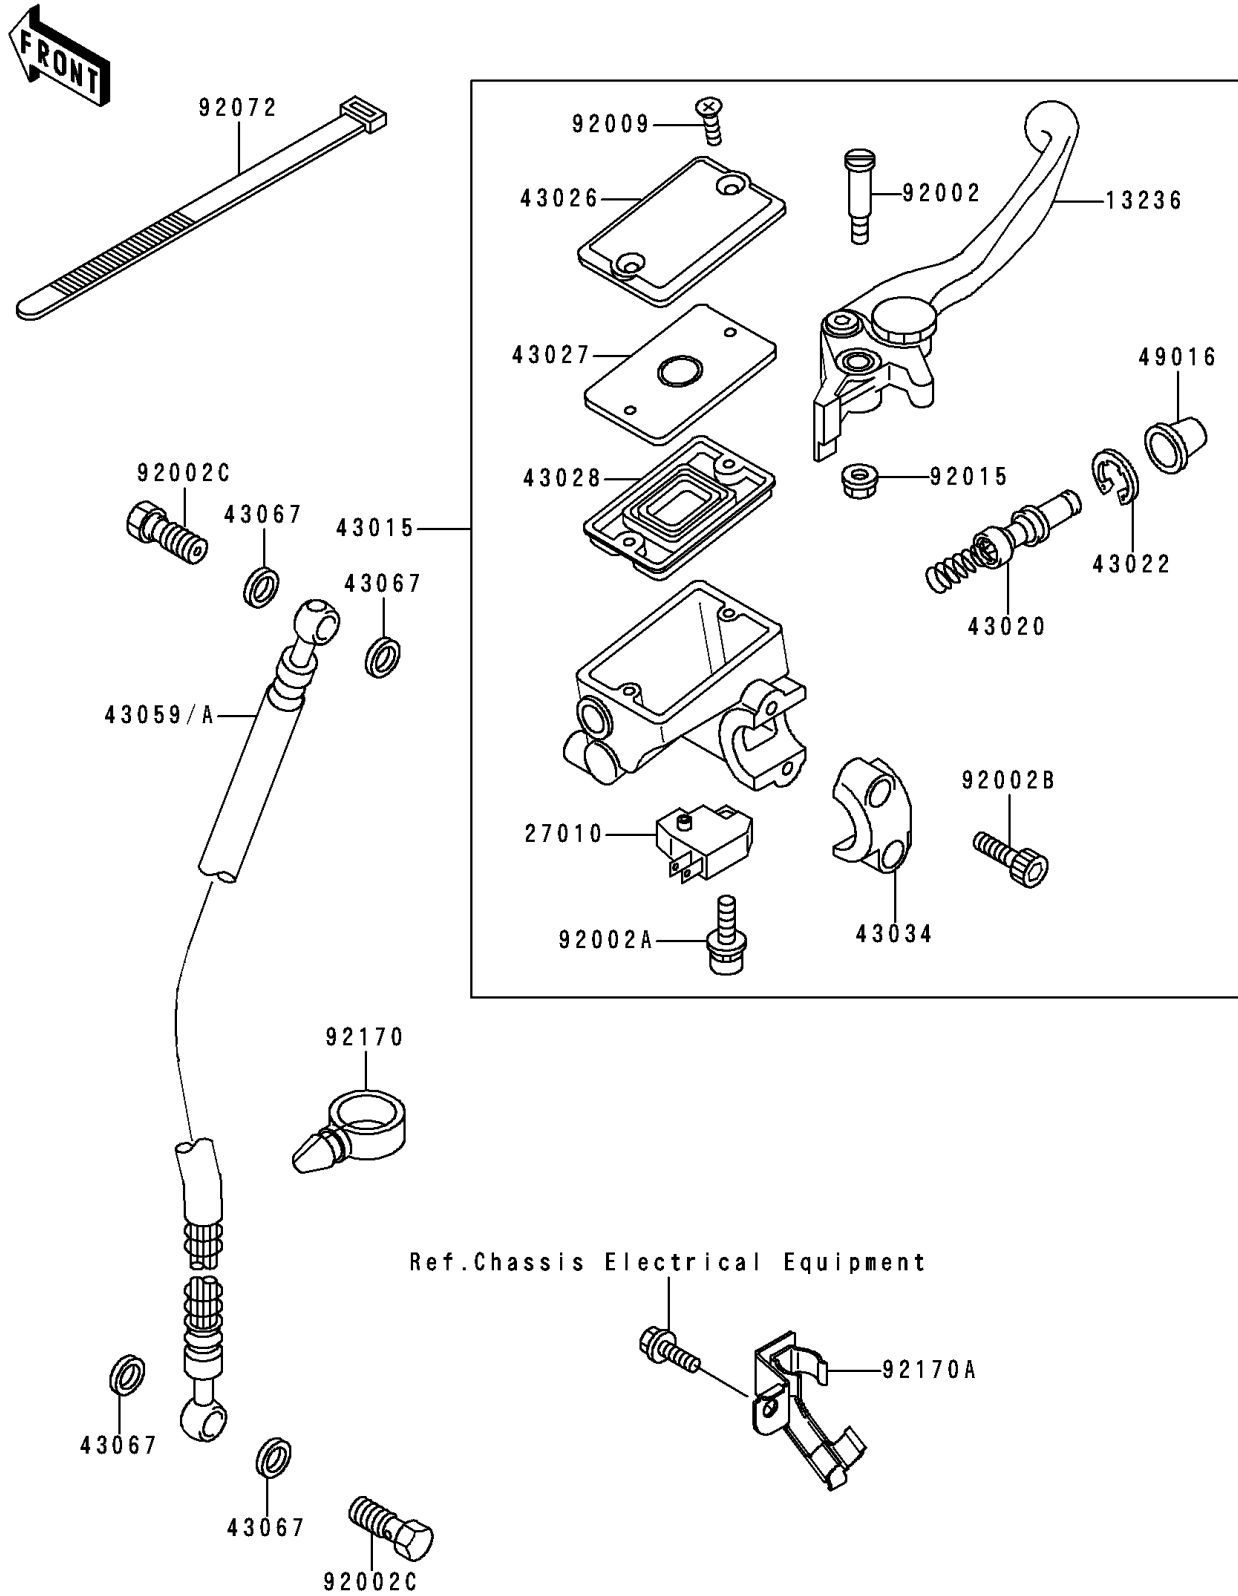

1995 Ninja® 500 PARTS DIAGRAM

Front Master Cylinder

F2291

1995 Ninja® 500 PARTS LIST

Front Master Cylinder

ITEM NAME	PART NUMBER	QUANTITY
LEVER-COMP,FRONT BRAKE (Ref # 13236)	13236-1185	1
SWITCH,BRAKE (Ref # 27010)	27010-1170	1
CYLINDER-ASSY-MASTER,FR (Ref # 43015)	43015-1479	1
PISTON-COMP-BRAKE,FR (Ref # 43020)	43020-1056	1
STOPPER-BRAKE,PISTON (Ref # 43022)	43022-1010	1
CAP-BRAKE (Ref # 43026)	43026-1076	1
PLATE-DIAPHRAGM (Ref # 43027)	43027-1055	1
DIAPHRAGM,MASTER CYLINDER (Ref # 43028)	43028-1058	1
HOLDER-BRAKE,MASTER CYLINDER (Ref # 43034)	43034-1053	1
HOSE-BRAKE,FR (Ref # 43059A)	43059-1860	1
WASHER,10.5X15X1.5 (Ref # 43067)	43067-001	4
COVER-SEAL,MASTER CYLINDER (Ref # 49016)	49016-1044	1
BOLT,LEVER SET,BLACK (Ref # 92002)	92002-1322	1
BOLT,SCREW,4X12 (Ref # 92002A)	92002-1323	1
BOLT,SOCKET,6X20,BLACK (Ref # 92002B)	92002-1324	2
BOLT,OIL,L=23 (Ref # 92002C)	92002-1907	2
SCREW,4MM (Ref # 92009)	92009-1458	2
NUT,FLANGED,6MM,BLACK (Ref # 92015)	92015-1233	1
BAND,L=185 (Ref # 92072)	92072-1195	1
CLAMP (Ref # 92170)	92170-1067	1
CLAMP,HOSE (Ref # 92170A)	92170-1499	1