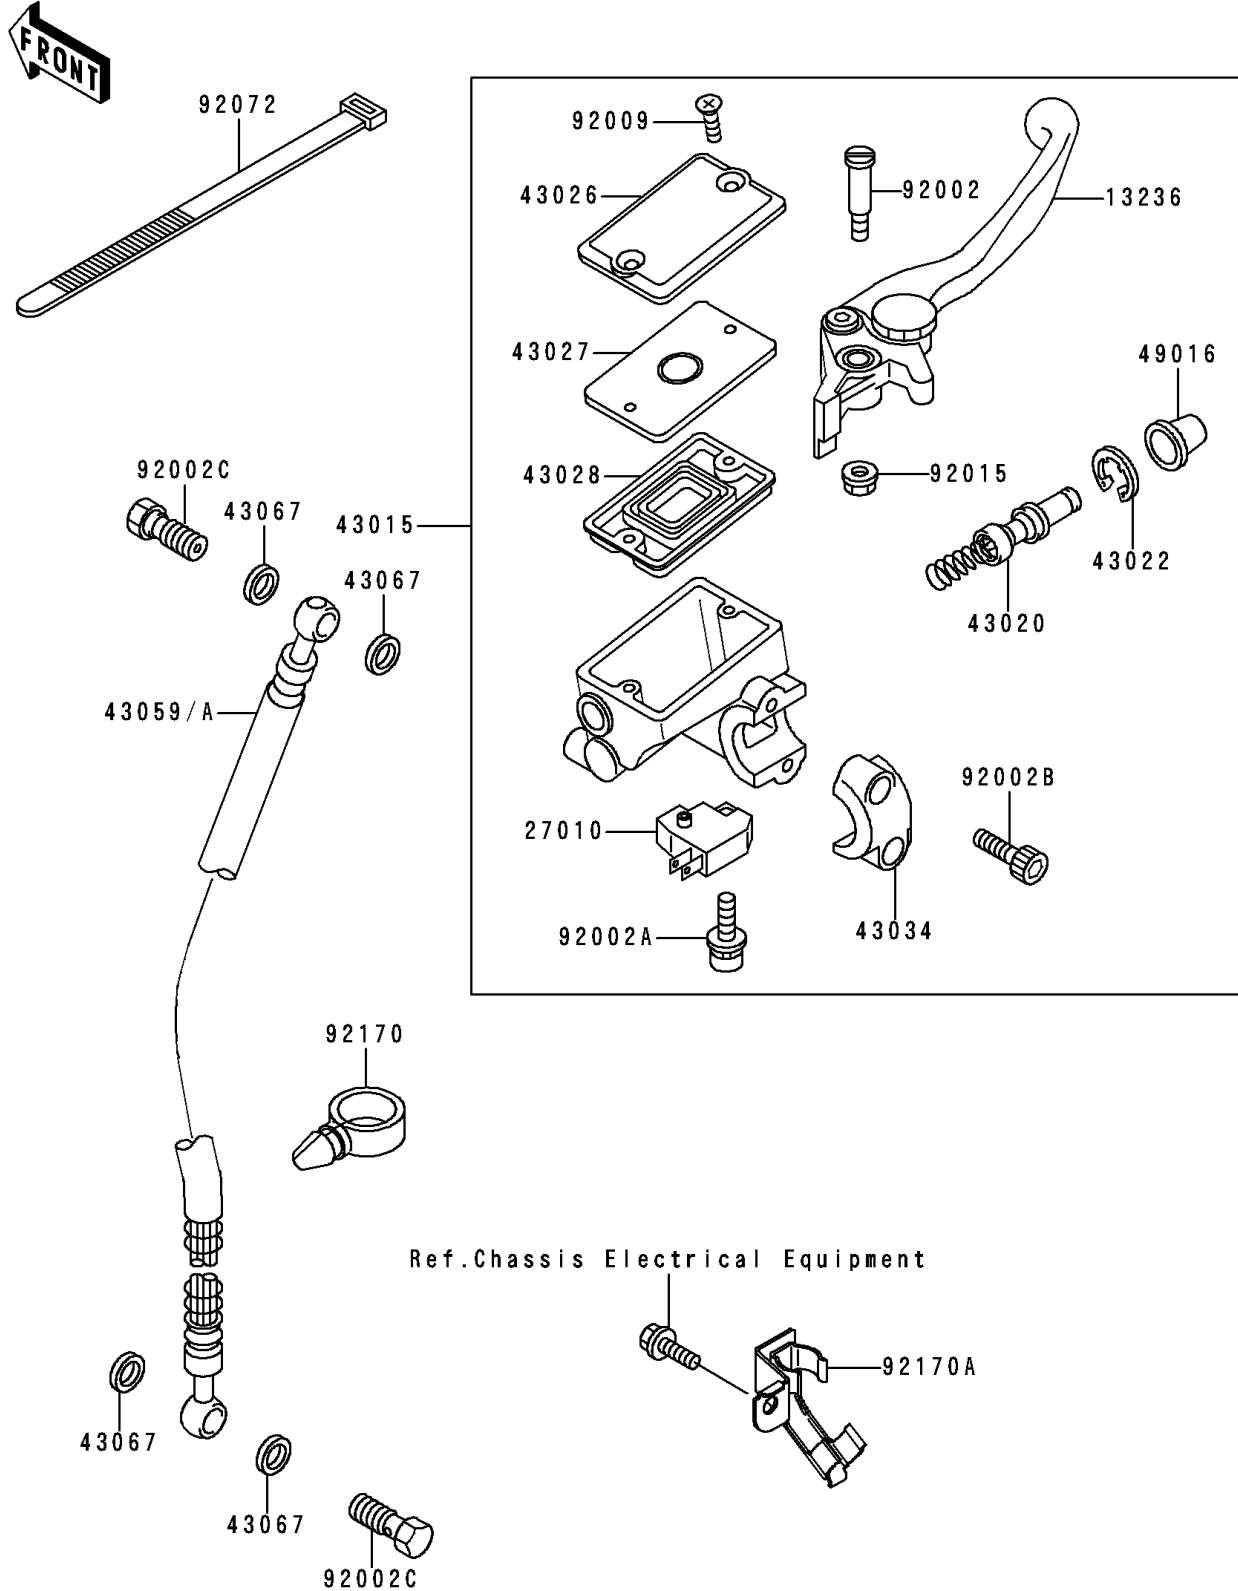

# 1996 Ninja® 500 PARTS DIAGRAM

Front Master Cylinder

F2291

# 1996 Ninja® 500 PARTS LIST

## Front Master Cylinder

ITEM NAME	PART NUMBER	QUANTITY
LEVER-COMP,FRONT BRAKE (Ref # 13236)	13236-1185	1
SWITCH,BRAKE (Ref # 27010)	27010-1170	1
CYLINDER-ASSY-MASTER,FR (Ref # 43015)	43015-1479	1
PISTON-COMP-BRAKE,FR (Ref # 43020)	43020-1056	1
STOPPER-BRAKE,PISTON (Ref # 43022)	43022-1010	1
CAP-BRAKE (Ref # 43026)	43026-1076	1
PLATE-DIAPHRAGM (Ref # 43027)	43027-1055	1
DIAPHRAGM,MASTER CYLINDER (Ref # 43028)	43028-1058	1
HOLDER-BRAKE,MASTER CYLINDER (Ref # 43034)	43034-1053	1
HOSE-BRAKE,FR (Ref # 43059A)	43059-1860	1
WASHER,10.5X15X1.5 (Ref # 43067)	43067-001	4
COVER-SEAL,MASTER CYLINDER (Ref # 49016)	49016-1044	1
BOLT,LEVER SET,BLACK (Ref # 92002)	92002-1322	1
BOLT,SCREW,4X12 (Ref # 92002A)	92002-1323	1
BOLT,SOCKET,6X20,BLACK (Ref # 92002B)	92002-1324	2
BOLT,OIL,L=23 (Ref # 92002C)	92002-1907	2
SCREW,4MM (Ref # 92009)	92009-1458	2
NUT,FLANGED,6MM,BLACK (Ref # 92015)	92015-1233	1
BAND,L=185 (Ref # 92072)	92072-1195	1
CLAMP (Ref # 92170)	92170-1067	1
CLAMP,HOSE (Ref # 92170A)	92170-1499	1