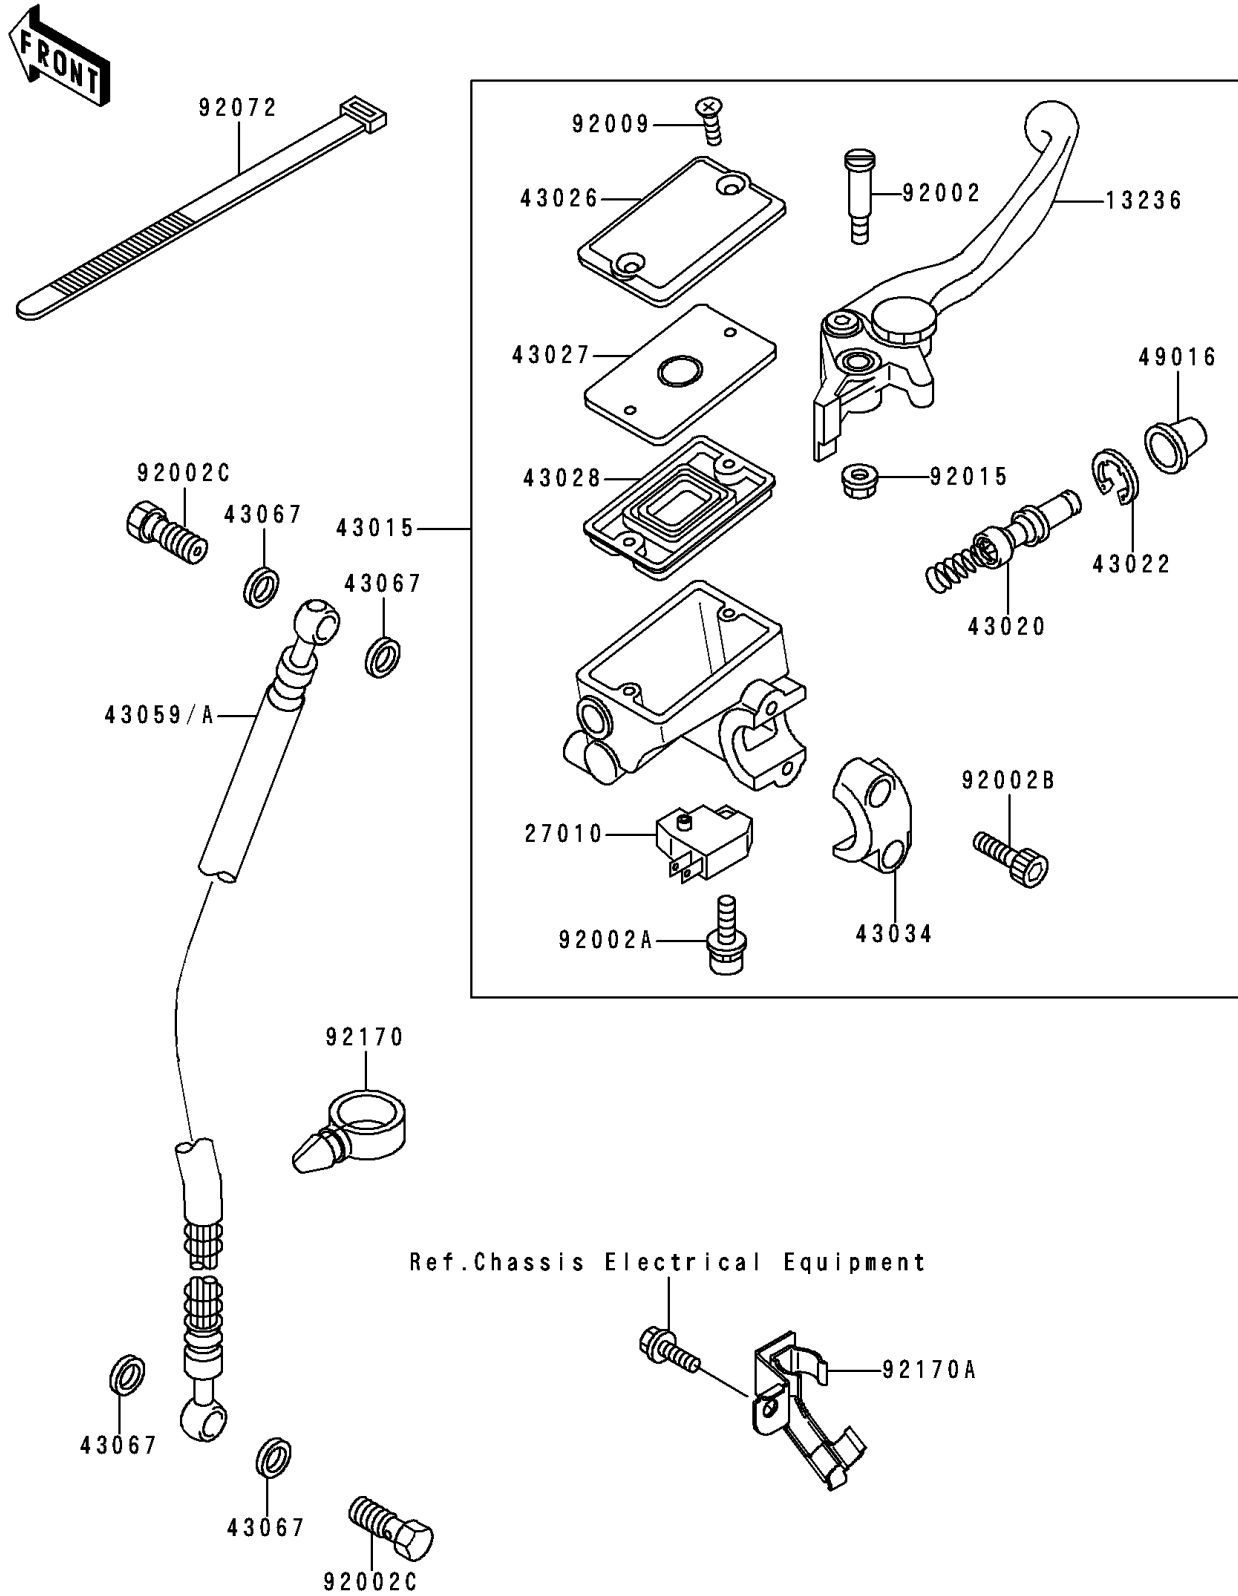

1997 Ninja® 500R PARTS DIAGRAM

Front Master Cylinder

F2291

1997 Ninja® 500R PARTS LIST

Front Master Cylinder

ITEM NAME	PART NUMBER	QUANTITY
LEVER-COMP,FRONT BRAKE (Ref # 13236)	13236-1185	1
SWITCH,BRAKE (Ref # 27010)	27010-1170	1
CYLINDER-ASSY-MASTER,FR (Ref # 43015)	43015-1479	1
PISTON-COMP-BRAKE,FR (Ref # 43020)	43020-1056	1
STOPPER-BRAKE,PISTON (Ref # 43022)	43022-1010	1
CAP-BRAKE (Ref # 43026)	43026-1076	1
PLATE-DIAPHRAGM (Ref # 43027)	43027-1055	1
DIAPHRAGM,MASTER CYLINDER (Ref # 43028)	43028-1058	1
HOLDER-BRAKE,MASTER CYLINDER (Ref # 43034)	43034-1053	1
HOSE-BRAKE,FR (Ref # 43059A)	43059-1860	1
WASHER,10.5X15X1.5 (Ref # 43067)	43067-001	4
COVER-SEAL,MASTER CYLINDER (Ref # 49016)	49016-1044	1
BOLT,LEVER SET,BLACK (Ref # 92002)	92002-1322	1
BOLT,SCREW,4X12 (Ref # 92002A)	92002-1323	1
BOLT,SOCKET,6X20,BLACK (Ref # 92002B)	92002-1324	2
BOLT,OIL,L=23 (Ref # 92002C)	92002-1907	2
SCREW,4MM (Ref # 92009)	92009-1458	2
NUT,FLANGED,6MM,BLACK (Ref # 92015)	92015-1233	1
BAND,L=185 (Ref # 92072)	92072-1195	1
CLAMP (Ref # 92170)	92170-1067	1
CLAMP,HOSE (Ref # 92170A)	92170-1499	1